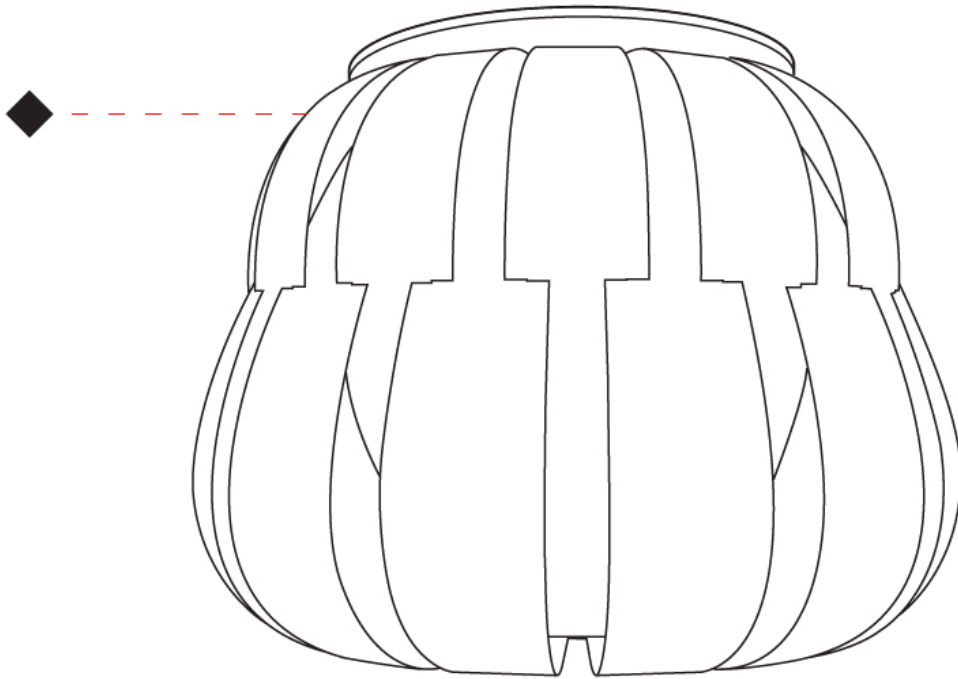

QUEEN SURFACE

D62033-

PROJECT _____

TYPE _____

SPECIFIER _____

QUANTITY _____

DATE _____

D