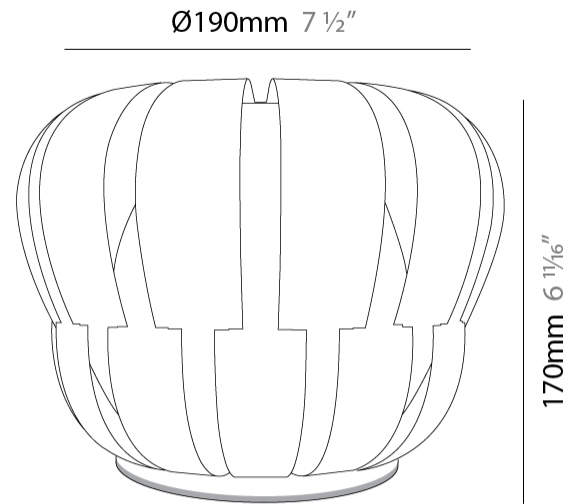

QUEEN PORTABLE

D64034-

base number   Finish
Options

PROJECT	_____
TYPE	_____
SPECIFIER	_____
QUANTITY	_____
DATE	_____

1. To build a product code in our configurator select the specify button on the base model # product page
2. To build a manual product code on this datasheet choose from the options listed below in blue font and add the suffix to the base model #

GENERAL

Series: Queen _____
Brand: Linea Zero _____
Division: Design _____
Mounting Type: Portable _____
Mounting Location: Table _____
Subcategory: Ambient _____

PHYSICAL

Shape: Abstract _____
Diameter (mm): 190 _____
Diameter (in): 7 1/2 _____
Height (mm): 170 _____
Height (in): 6 11/16 _____
Light Distribution: Omnidirectional _____
Diffuser: Polilux™ Shade - See Finish Options _____
Fixture Finish: WHI / SIL / NGD / COP / PKM _____
Fixture Material: Polilux™/ Metal holder _____

ELECTRICAL

Number of Lamps: 1 _____
Lamp Type: LED Retrofit _____
Bulb Included: Bulb Not Included _____
Max. Wattage Per Lamp (W): 3 _____
Lamp Base: E12 _____
Input Voltage (V): 120 _____

LED

OPTICAL

RATINGS AND CERTIFICATIONS

Certified By: Certified for North American Standards _____
IP rating: IP20 _____