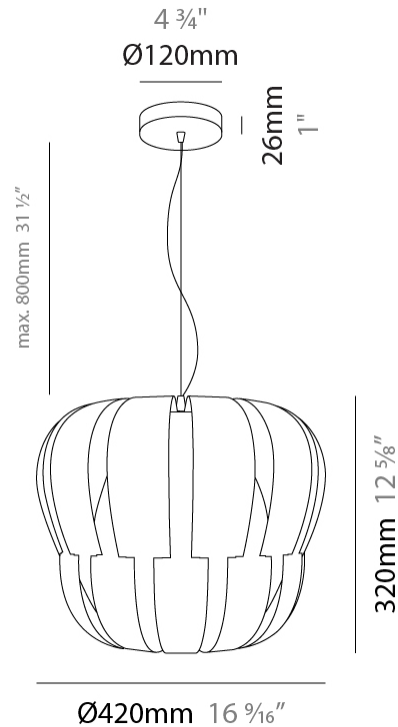

QUEEN SUSPENSION

D61043-

base number   Finish
Options

PROJECT	_____
TYPE	_____
SPECIFIER	_____
QUANTITY	_____
DATE	_____

1. To build a product code in our configurator select the specify button on the base model # product page
2. To build a manual product code on this datasheet choose from the options listed below in blue font and add the suffix to the base model #

GENERAL

Series: Queen _____
Partner: Linea Zero _____
Division: Design _____
Installation: Suspension _____
Product Type: Pendant _____
Mounting Location: Ceiling _____

PHYSICAL

Shape: Abstract _____
Diameter (mm): 420 _____
Diameter (in): 16 ⁹/₁₆ _____
Height (mm): 320 _____
Height (in): 12 ⁵/₈ _____
Max. Overall Height (mm): 1120 _____
Max. Overall Height (in): 44 ¹/₈ _____
Diffuser: Polilux™ Shade - See Finish Options
Fixture Finish: WHI / SIL / NGD / COP / PKM
Fixture Material: Polilux™/ Metal holder
Primary Material: Non-Static Polilux
Cable Details: Cable length 31" - Transparent _____

ELECTRICAL

Number of Lamps: 1 _____
Lamp Type: LED Retrofit _____
Bulb Included: Bulb Not Included _____
Max. Wattage Per Lamp (W): 7 _____
Lamp Base: E26 _____
Input Voltage (V): 120 _____
Upon Request: 277Vac / GU24 _____

LED

OPTICAL

RATINGS AND CERTIFICATIONS

Certified By: Certified for North American Standards _____
IP rating: IP20 _____