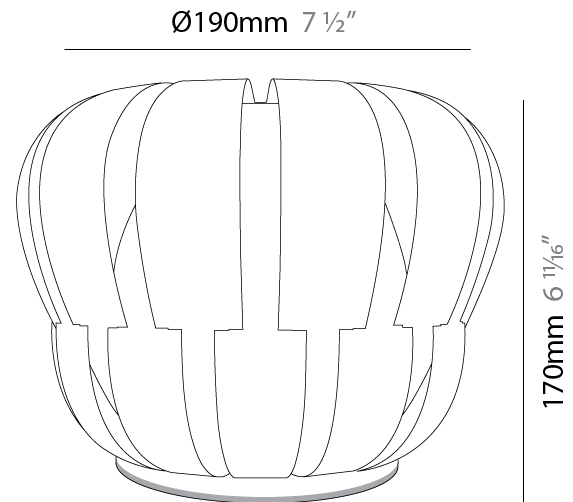

PROJECT _____
TYPE _____
SPECIFIER _____
QUANTITY _____
DATE _____

QUEEN PORTABLE

D64034-

base number   Finish
Options

1. To build a product code in our configurator select the specify button on the base model # product page
2. To build a manual product code on this datasheet choose from the options listed below in blue font and add the suffix to the base model #

GENERAL

Series: Queen
Brand: Linea Zero
Division: Design
Mounting Type: Portable
Mounting Location: Table
Subcategory: Ambient

PHYSICAL

Shape: Abstract
Diameter (mm): 190
Diameter (in): 7 1/2
Height (mm): 170
Height (in): 6 11/16
Light Distribution: Omnidirectional
Diffuser: Polilux™ Shade - See Finish Options
Fixture Finish: WHI / SIL / NGD / COP / PKM
Fixture Material: Polilux™/ Metal holder

ELECTRICAL

Number of Lamps: 1
Lamp Type: LED Retrofit
Bulb Included: Bulb Not Included
Max. Wattage Per Lamp (W): 3
Lamp Base: E12
Input Voltage (V): 120

LED

OPTICAL

RATINGS AND CERTIFICATIONS

Certified By: Certified for North American Standards
IP rating: IP20