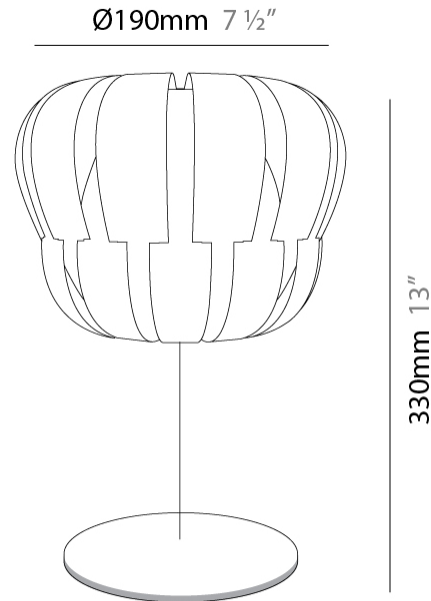

QUEEN PORTABLE

D64035-

base number   Finish
Options

1. To build a product code in our configurator select the specify button on the base model # product page
2. To build a manual product code on this datasheet choose from the options listed below in blue font and add the suffix to the base model #

GENERAL

Series: Queen
Brand: Linea Zero
Division: Design
Mounting Type: Portable
Mounting Location: Table
Subcategory: Ambient

PHYSICAL

Shape: Abstract
Diameter (mm): 190
Diameter (in): 7 1/2
Height (mm): 330
Height (in): 13
Light Distribution: Omnidirectional
Diffuser: Polilux™ Shade - See Finish Options
[Fixture Finish: WHI / SIL / NGD / COP / PKM](#)
Fixture Material: Polilux™/ Metal holder

ELECTRICAL

Number of Lamps: 1
Lamp Type: LED Retrofit
Bulb Included: Bulb Not Included
Max. Wattage Per Lamp (W): 3
Lamp Base: E12
Input Voltage (V): 120

LED

OPTICAL

RATINGS AND CERTIFICATIONS

Certified By: Certified for North American Standards
IP rating: IP20

PROJECT	_____
TYPE	_____
SPECIFIER	_____
QUANTITY	_____
DATE	_____