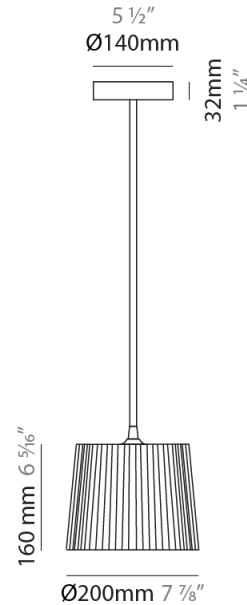

RAFIA SUSPENSION

D51023-

base number   Finish
Options

1. To build a product code in our configurator select the specify button on the base model # product page
2. To build a manual product code on this datasheet choose from the options listed below in blue font and add the suffix to the base model #

GENERAL

Series: Rafia
Partner: Fambuena
Division: Design
Installation: Suspension
Product Type: Pendant
Mounting Location: Ceiling

PHYSICAL

Shape: Cylinder
Diameter (mm): 200
Diameter (in): 7 7/8
Height (mm): 160
Height (in): 6 3/16
Diffuser: Rope Shade
Fixture Finish: [BEI / RED / WHI](#)
Fixture Material: Fabric Cord
Primary Material: Fabric
Cable Details: Cable length 2000mm / 79"

ELECTRICAL

Number of Lamps: 1
Lamp Type: LED Retrofit
Lamp Shape: A15
Bulb Included: Bulb Not Included
Max. Wattage Per Lamp (W): 4
Lamp Base: E26
Input Voltage (V): 120
Upon Request: 277Vac / GU24

LED

OPTICAL

RATINGS AND CERTIFICATIONS

Certified By: Certified for North American Standards
IP rating: IP20

PROJECT	_____
TYPE	_____
SPECIFIER	_____
QUANTITY	_____
DATE	_____