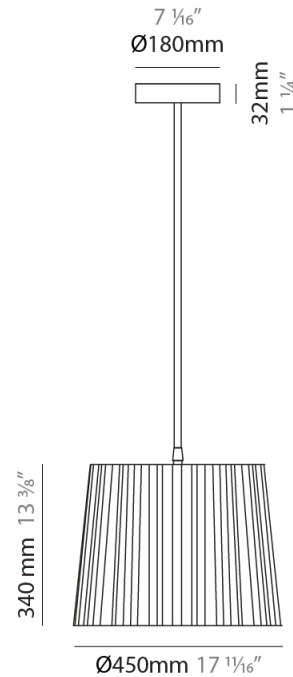

RAFIA SUSPENSION

D51025-

base number   Finish
Options

1. To build a product code in our configurator select the specify button on the base model # product page
2. To build a manual product code on this datasheet choose from the options listed below in blue font and add the suffix to the base model #

GENERAL

Series: Rafia
Partner: Fambuena
Division: Design
Installation: Suspension
Product Type: Pendant
Mounting Location: Ceiling

PHYSICAL

Shape: Cylinder
Diameter (mm): 450
Diameter (in): 17 ¹¹/₁₆
Height (mm): 340
Height (in): 13 ³/₈
Diffuser: Rope Shade
[Fixture Finish: BEI / RED / WHI](#)
Fixture Material: Fabric Cord
Primary Material: Fabric
Cable Details: Cable length 2000mm / 79"

ELECTRICAL

Number of Lamps: 1
Lamp Type: LED Retrofit
Lamp Shape: A19
Bulb Included: Bulb Not Included
Max. Wattage Per Lamp (W): 11
Lamp Base: E26
Input Voltage (V): 120
Upon Request: 277Vac / GU24

LED

OPTICAL

RATINGS AND CERTIFICATIONS

Certified By: Certified for North American Standards
IP rating: IP20

PROJECT	_____
TYPE	_____
SPECIFIER	_____
QUANTITY	_____
DATE	_____