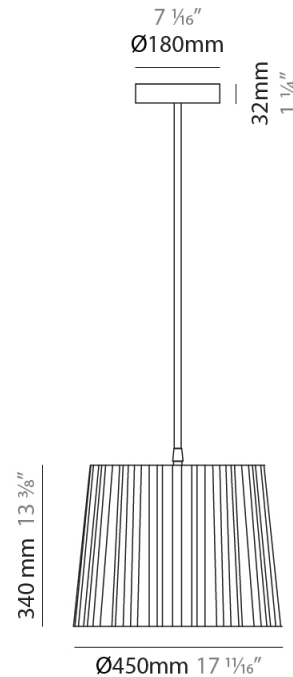

RAFIA SUSPENSION

D51025-

base number   Finish
Options

1. To build a product code in our configurator select the specify button on the base model # product page
2. To build a manual product code on this datasheet choose from the options listed below in blue font and add the suffix to the base model #

GENERAL

Series: Rafia
Partner: Fambuena
Division: Design
Installation: Suspension
Product Type: Pendant
Mounting Location: Ceiling

PHYSICAL

Shape: Cylinder
Diameter (mm): 450
Diameter (in): 17 ¹¹/₁₆
Height (mm): 340
Height (in): 13 ³/₈
Diffuser: Rope Shade
Fixture Finish: BEI / RED / WHI
Fixture Material: Fabric Cord
Primary Material: Fabric
Cable Details: Cable length 2000mm / 79"

ELECTRICAL

Number of Lamps: 1
Lamp Type: LED Retrofit
Lamp Shape: A19
Bulb Included: Bulb Not Included
Max. Wattage Per Lamp (W): 11
Lamp Base: E26
Input Voltage (V): 120
Upon Request: 277Vac / GU24

LED

OPTICAL

RATINGS AND CERTIFICATIONS

Certified By: Certified for North American Standards
IP rating: IP20

PROJECT	_____
TYPE	_____
SPECIFIER	_____
QUANTITY	_____
DATE	_____