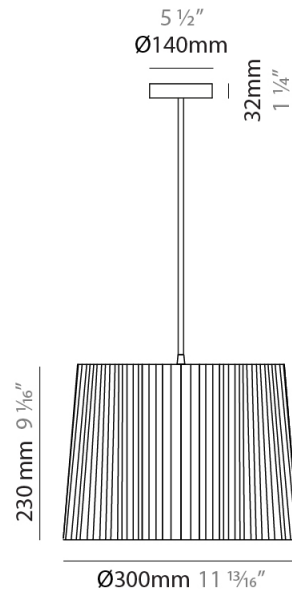

RAFIA SUSPENSION

D51024-

base number   Finish
Options

1. To build a product code in our configurator select the specify button on the base model # product page
2. To build a manual product code on this datasheet choose from the options listed below in blue font and add the suffix to the base model #

GENERAL

Series: Rafia
Partner: Fambuena
Division: Design
Installation: Suspension
Product Type: Pendant
Mounting Location: Ceiling

PHYSICAL

Shape: Cylinder
Diameter (mm): 300
Diameter (in): 11 ¹³/₁₆
Height (mm): 230
Height (in): 9 ¹/₁₆
Diffuser: Rope Shade
[Fixture Finish: BEI / RED / WHI](#)
Fixture Material: Fabric Cord
Primary Material: Fabric
Cable Details: Cable length 2000mm / 79"

ELECTRICAL

Number of Lamps: 1
Lamp Type: LED Retrofit
Lamp Shape: A19
Bulb Included: Bulb Not Included
Max. Wattage Per Lamp (W): 7
Lamp Base: E26
Input Voltage (V): 120
Upon Request: 277Vac / GU24

LED

OPTICAL

RATINGS AND CERTIFICATIONS

Certified By: Certified for North American Standards
IP rating: IP20

PROJECT
TYPE
SPECIFIER
QUANTITY
DATE