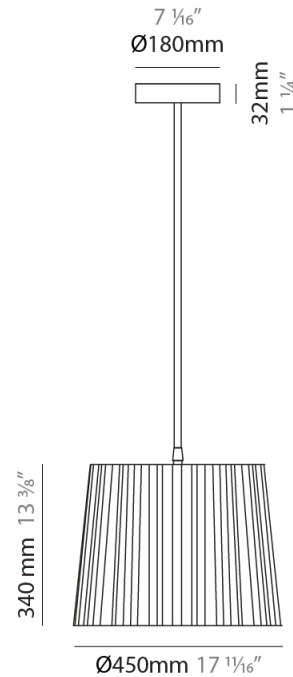

PROJECT	_____
TYPE	_____
SPECIFIER	_____
QUANTITY	_____
DATE	_____

RAFIA SUSPENSION

D51025-

base number   Finish
Options

1. To build a product code in our configurator select the specify button on the base model # product page
2. To build a manual product code on this datasheet choose from the options listed below in blue font and add the suffix to the base model #

GENERAL

Series: Rafia _____
Partner: Fambuena _____
Division: Design _____
Installation: Suspension _____
Product Type: Pendant _____
Mounting Location: Ceiling _____

PHYSICAL

Shape: Cylinder _____
Diameter (mm): 450 _____
Diameter (in): 17 ¹¹/₁₆ _____
Height (mm): 340 _____
Height (in): 13 ³/₈ _____
Diffuser: Rope Shade _____
Fixture Finish: [BEI / RED / WHI](#) _____
Fixture Material: Fabric Cord _____
Primary Material: Fabric _____
Cable Details: Cable length 2000mm / 79" _____

ELECTRICAL

Number of Lamps: 1 _____
Lamp Type: LED Retrofit _____
Lamp Shape: A19 _____
Bulb Included: Bulb Not Included _____
Max. Wattage Per Lamp (W): 11 _____
Lamp Base: E26 _____
Input Voltage (V): 120 _____
Upon Request: 277Vac / GU24 _____

LED

OPTICAL

RATINGS AND CERTIFICATIONS

Certified By: Certified for North American Standards _____
IP rating: IP20 _____