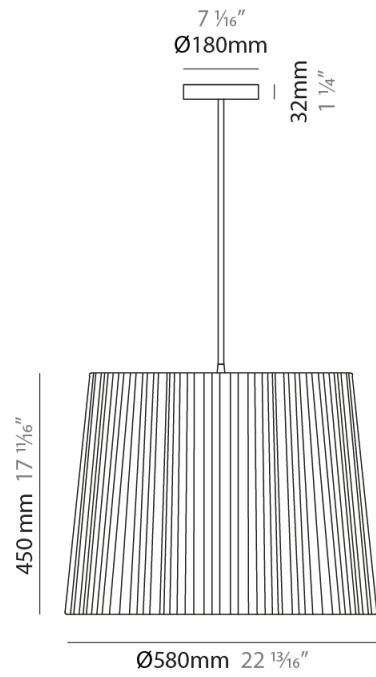

PROJECT	
TYPE	
SPECIFIER	
QUANTITY	
DATE	

RAFIA SUSPENSION

D51026-

base number   Finish
Options

1. To build a product code in our configurator select the specify button on the base model # product page
2. To build a manual product code on this datasheet choose from the options listed below in blue font and add the suffix to the base model #

GENERAL

Series: Rafia
Partner: Fambuena
Division: Design
Installation: Suspension
Product Type: Pendant
Mounting Location: Ceiling

PHYSICAL

Shape: Cylinder
Diameter (mm): 580
Diameter (in): 22 ¹³/₁₆
Height (mm): 450
Height (in): 17 ¹¹/₁₆
Diffuser: Rope Shade
Fixture Finish: BEI / RED / WHI
Fixture Material: Fabric Cord
Primary Material: Fabric
Cable Details: Cable length 2000mm / 79"

ELECTRICAL

Number of Lamps: 1
Lamp Type: LED Retrofit
Lamp Shape: A19
Bulb Included: Bulb Not Included
Max. Wattage Per Lamp (W): 12
Lamp Base: E26
Input Voltage (V): 120
Upon Request: 277Vac / GU24

LED

OPTICAL

RATINGS AND CERTIFICATIONS

Certified By: Certified for North American Standards
IP rating: IP20