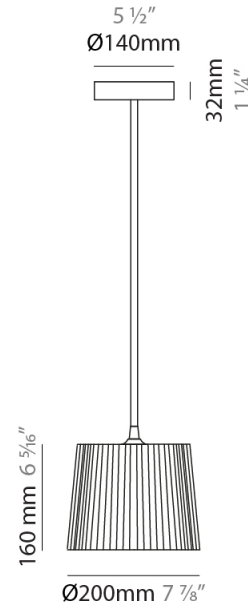

RAFIA SUSPENSION

D51023-

base number   Finish
Options

1. To build a product code in our configurator select the specify button on the base model # product page
2. To build a manual product code on this datasheet choose from the options listed below in blue font and add the suffix to the base model #

GENERAL

Series: Rafia
Partner: Fambuena
Division: Design
Installation: Suspension
Product Type: Pendant
Mounting Location: Ceiling

PHYSICAL

Shape: Cylinder
Diameter (mm): 200
Diameter (in): 7 7/8
Height (mm): 160
Height (in): 6 3/16
Diffuser: Rope Shade
Fixture Finish: BEI / RED / WHI
Fixture Material: Fabric Cord
Primary Material: Fabric
Cable Details: Cable length 2000mm / 79"

ELECTRICAL

Number of Lamps: 1
Lamp Type: LED Retrofit
Lamp Shape: A15
Bulb Included: Bulb Not Included
Max. Wattage Per Lamp (W): 4
Lamp Base: E26
Input Voltage (V): 120
Upon Request: 277Vac / GU24

LED

OPTICAL

RATINGS AND CERTIFICATIONS

Certified By: Certified for North American Standards
IP rating: IP20

PROJECT
TYPE
SPECIFIER
QUANTITY
DATE