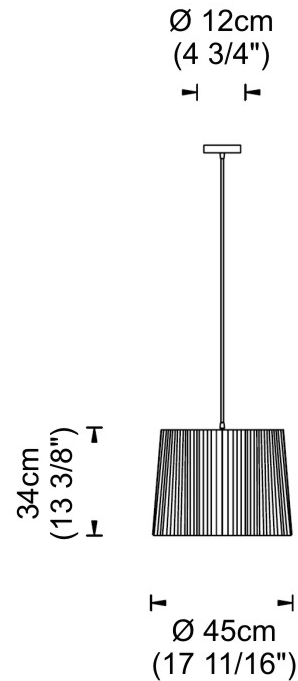

PROJECT
TYPE
SPECIFIER
QUANTITY
DATE

RAFIA SUSPENSION

D51025- : D51025-BEI

base number

1. To build a product code in our configurator select the specify button on the base model # product page
2. To build a manual product code on this datasheet choose from the options listed below in blue font and add the suffix to the base model #

GENERAL

Series: Rafia
Partner: Fambuena
Division: Design
Installation: Suspension
Product Type: Pendant
Mounting Location: Ceiling

PHYSICAL

Shape: Cylinder
Diameter (mm): 450
Diameter (in): 17 ¹¹/₁₆
Height (mm): 340
Height (in): 13 ³/₈
Fixture Material: Fabric Cord
Primary Material: Fabric
Cable Details: Cable length 2000mm / 79"

ELECTRICAL

Lamp Type: LED Retrofit
Driver Included: No

LED

OPTICAL

RATINGS AND CERTIFICATIONS

Certified By: Certified for North American Standards
IP rating: IP20