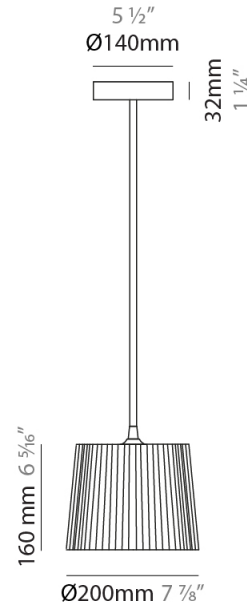

RAFIA SUSPENSION

D51023-

base number   Finish
Options

1. To build a product code in our configurator select the specify button on the base model # product page
2. To build a manual product code on this datasheet choose from the options listed below in blue font and add the suffix to the base model #

GENERAL

Series: Rafia
Brand: Fambuena
Division: Design
Mounting Type: Suspension
Mounting Location: Ceiling
Subcategory: Pendant

PHYSICAL

Shape: Cylinder
Diameter (mm): 200
Diameter (in): 7 7/8
Height (mm): 160
Height (in): 6 3/16
Light Distribution: Direct
Diffuser: Rope Shade
Fixture Finish: [BEI / RED / WHI](#)
Fixture Material: Fabric Cord
Cable Details: Cable length 2000mm / 79"

ELECTRICAL

Number of Lamps: 1
Lamp Type: LED Retrofit
Lamp Shape: A15
Bulb Included: Bulb Not Included
Max. Wattage Per Lamp (W): 4
Lamp Base: E26
Input Voltage (V): 120
Upon Request: 277Vac / GU24

LED

OPTICAL

RATINGS AND CERTIFICATIONS

Certified By: Certified for North American Standards
IP rating: IP20

PROJECT	_____
TYPE	_____
SPECIFIER	_____
QUANTITY	_____
DATE	_____