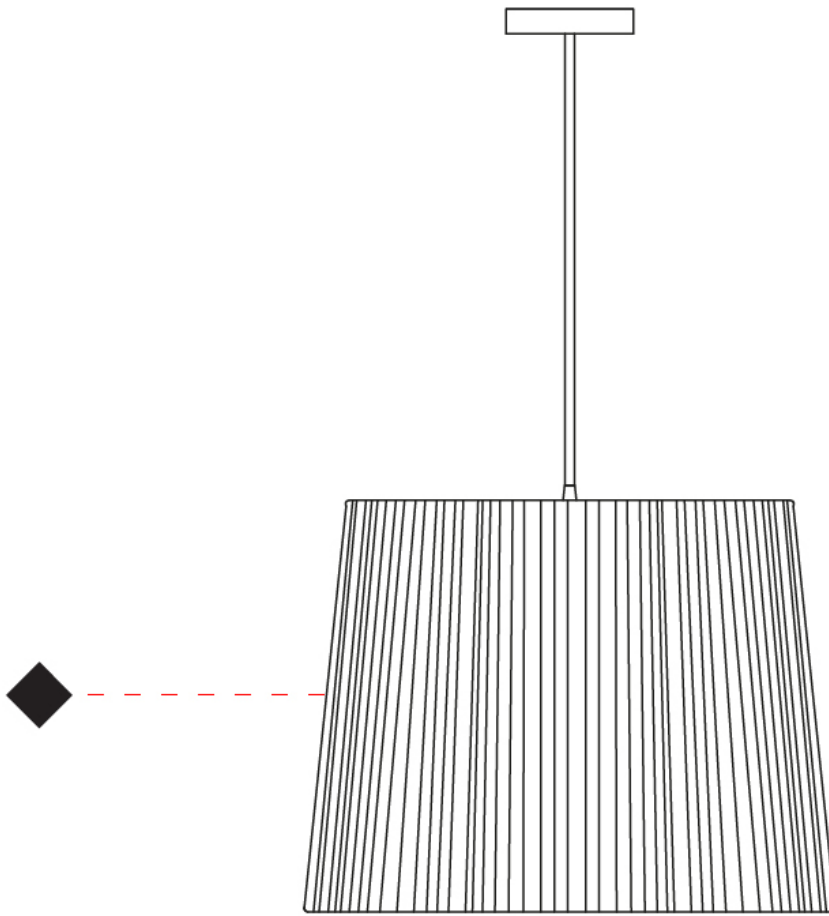

RAFIA SUSPENSION

D51026-

PROJECT

TYPE

SPECIFIER

QUANTITY

DATE

D