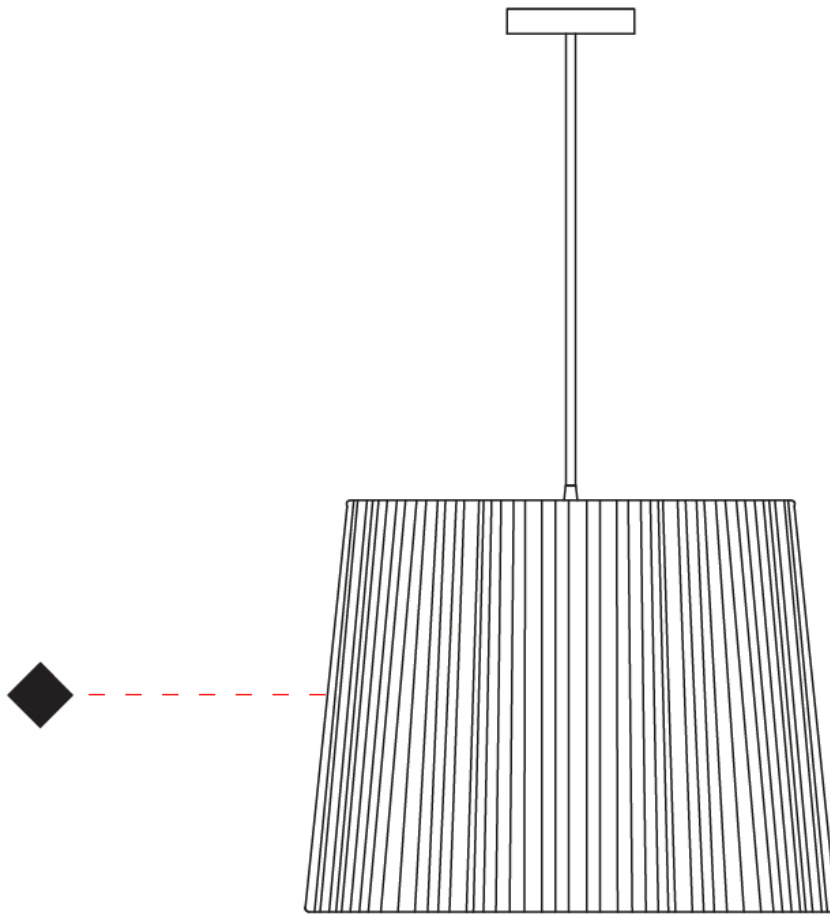

RAFIA SUSPENSION

D51026-

PROJECT

TYPE

SPECIFIER

QUANTITY

DATE