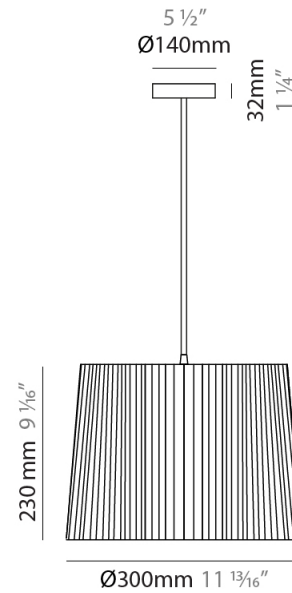

RAFIA SUSPENSION

D51024-

base number   Finish
Options

1. To build a product code in our configurator select the specify button on the base model # product page
2. To build a manual product code on this datasheet choose from the options listed below in blue font and add the suffix to the base model #

GENERAL

Series: Rafia
Brand: Fambuena
Division: Design
Mounting Type: Suspension
Mounting Location: Ceiling
Subcategory: Pendant

PHYSICAL

Shape: Cylinder
Diameter (mm): 300
Diameter (in): 11 ¹³/₁₆
Height (mm): 230
Height (in): 9 ¹/₁₆
Light Distribution: Direct
Diffuser: Rope Shade
Fixture Finish: [BEI](#) / [RED](#) / [WHI](#)
Fixture Material: Fabric Cord
Cable Details: Cable length 2000mm / 79"

ELECTRICAL

Number of Lamps: 1
Lamp Type: LED Retrofit
Lamp Shape: A19
Bulb Included: Bulb Not Included
Max. Wattage Per Lamp (W): 7
Lamp Base: E26
Input Voltage (V): 120
Upon Request: 277Vac / GU24

LED

OPTICAL

RATINGS AND CERTIFICATIONS

Certified By: Certified for North American Standards
IP rating: IP20

PROJECT	_____
TYPE	_____
SPECIFIER	_____
QUANTITY	_____
DATE	_____