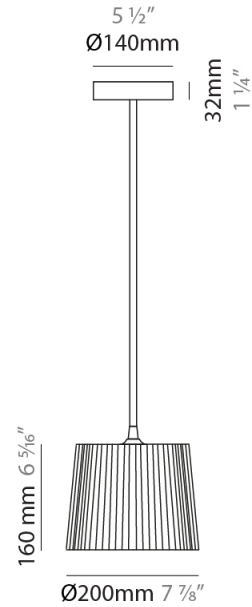

PROJECT	_____
TYPE	_____
SPECIFIER	_____
QUANTITY	_____
DATE	_____

RAFIA SUSPENSION

D51023-

base number   Finish
Options

1. To build a product code in our configurator select the specify button on the base model # product page
2. To build a manual product code on this datasheet choose from the options listed below in blue font and add the suffix to the base model #

GENERAL

Series: Rafia _____
Brand: Fambuena _____
Division: Design _____
Mounting Type: Suspension _____
Mounting Location: Ceiling _____
Subcategory: Pendant _____

PHYSICAL

Shape: Cylinder _____
Diameter (mm): 200 _____
Diameter (in): 7 7/8 _____
Height (mm): 160 _____
Height (in): 6 3/16 _____
Light Distribution: Direct _____
Diffuser: Rope Shade _____
Fixture Finish: [BEI](#) / [RED](#) / [WHI](#) _____
Fixture Material: Fabric Cord _____
Cable Details: Cable length 2000mm / 79" _____

ELECTRICAL

Number of Lamps: 1 _____
Lamp Type: LED Retrofit _____
Lamp Shape: A15 _____
Bulb Included: Bulb Not Included _____
Max. Wattage Per Lamp (W): 4 _____
Lamp Base: E26 _____
Input Voltage (V): 120 _____
Upon Request: 277Vac / GU24 _____

LED

OPTICAL

RATINGS AND CERTIFICATIONS

Certified By: Certified for North American Standards _____
IP rating: IP20 _____