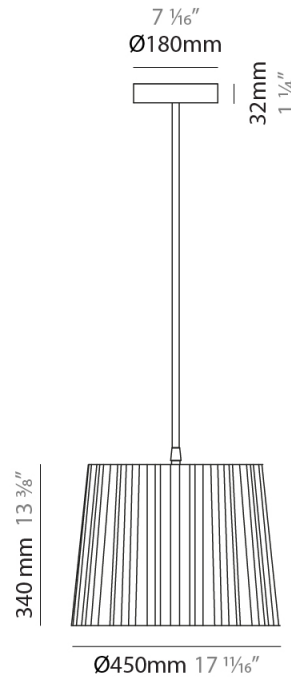

RAFIA SUSPENSION

D51025-

base number   Finish
Options

1. To build a product code in our configurator select the specify button on the base model # product page
2. To build a manual product code on this datasheet choose from the options listed below in blue font and add the suffix to the base model #

GENERAL

Series: Rafia
Brand: Fambuena
Division: Design
Mounting Type: Suspension
Mounting Location: Ceiling
Subcategory: Pendant

PHYSICAL

Shape: Cylinder
Diameter (mm): 450
Diameter (in): 17 ¹¹/₁₆
Height (mm): 340
Height (in): 13 ³/₈
Light Distribution: Direct
Diffuser: Rope Shade
Fixture Finish: [BEI](#) / [RED](#) / [WHI](#)
Fixture Material: Fabric Cord
Cable Details: Cable length 2000mm / 79"

ELECTRICAL

Number of Lamps: 1
Lamp Type: LED Retrofit
Lamp Shape: A19
Bulb Included: Bulb Not Included
Max. Wattage Per Lamp (W): 11
Lamp Base: E26
Input Voltage (V): 120
Upon Request: 277Vac / GU24

LED

OPTICAL

RATINGS AND CERTIFICATIONS

Certified By: Certified for North American Standards
IP rating: IP20

PROJECT	_____
TYPE	_____
SPECIFIER	_____
QUANTITY	_____
DATE	_____