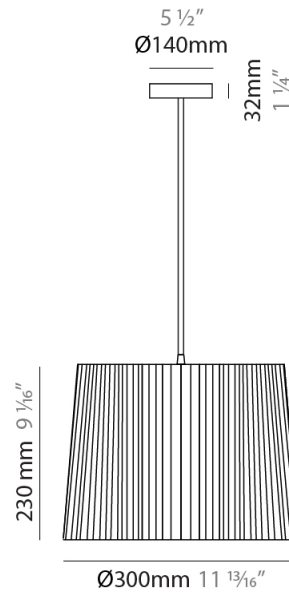

RAFIA SUSPENSION

D51024-

base number   Finish
Options

1. To build a product code in our configurator select the specify button on the base model # product page
2. To build a manual product code on this datasheet choose from the options listed below in blue font and add the suffix to the base model #

GENERAL

Series: Rafia
Brand: Fambuena
Division: Design
Mounting Type: Suspension
Mounting Location: Ceiling
Subcategory: Pendant

PHYSICAL

Shape: Cylinder
Diameter (mm): 300
Diameter (in): 11 ¹³/₁₆
Height (mm): 230
Height (in): 9 ¹/₁₆
Light Distribution: Direct
Diffuser: Rope Shade
Fixture Finish: [BEI](#) / [RED](#) / [WHI](#)
Fixture Material: Fabric Cord
Cable Details: Cable length 2000mm / 79"

ELECTRICAL

Number of Lamps: 1
Lamp Type: LED Retrofit
Lamp Shape: A19
Bulb Included: Bulb Not Included
Max. Wattage Per Lamp (W): 7
Lamp Base: E26
Input Voltage (V): 120
Upon Request: 277Vac / GU24

LED

OPTICAL

RATINGS AND CERTIFICATIONS

Certified By: Certified for North American Standards
IP rating: IP20

PROJECT	_____
TYPE	_____
SPECIFIER	_____
QUANTITY	_____
DATE	_____