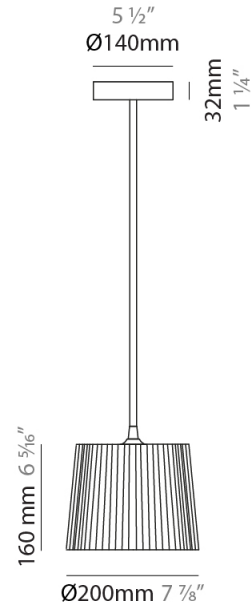

PROJECT
TYPE
SPECIFIER
QUANTITY
DATE

RAFIA SUSPENSION

D51023-

base number   Finish
Options

1. To build a product code in our configurator select the specify button on the base model # product page
2. To build a manual product code on this datasheet choose from the options listed below in blue font and add the suffix to the base model #

GENERAL

Series: Rafia
Brand: Fambuena
Division: Design
Mounting Type: Suspension
Mounting Location: Ceiling
Subcategory: Pendant

PHYSICAL

Shape: Cylinder
Diameter (mm): 200
Diameter (in): 7 7/8
Height (mm): 160
Height (in): 6 3/16
Light Distribution: Direct
Diffuser: Rope Shade
Fixture Finish: [BEI](#) / [RED](#) / [WHI](#)
Fixture Material: Fabric Cord
Cable Details: Cable length 2000mm / 79"

ELECTRICAL

Number of Lamps: 1
Lamp Type: LED Retrofit
Lamp Shape: A15
Bulb Included: Bulb Not Included
Max. Wattage Per Lamp (W): 4
Lamp Base: E26
Input Voltage (V): 120
Upon Request: 277Vac / GU24

LED

OPTICAL

RATINGS AND CERTIFICATIONS

Certified By: Certified for North American Standards
IP rating: IP20