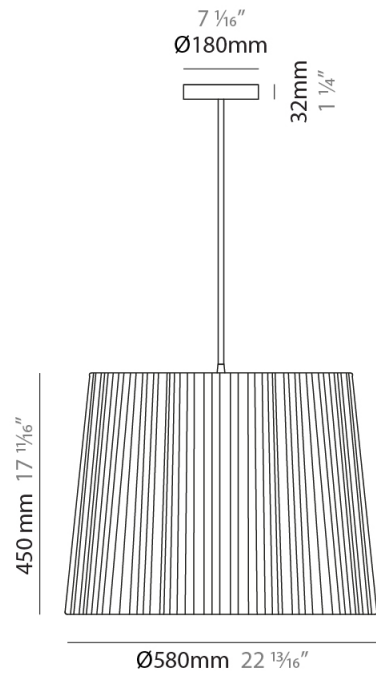

PROJECT
TYPE
SPECIFIER
QUANTITY
DATE

RAFIA SUSPENSION

D51026-

base number   Finish
Options

1. To build a product code in our configurator select the specify button on the base model # product page
2. To build a manual product code on this datasheet choose from the options listed below in blue font and add the suffix to the base model #

GENERAL

Series: Rafia
Brand: Fambuena
Division: Design
Mounting Type: Suspension
Mounting Location: Ceiling
Subcategory: Pendant

PHYSICAL

Shape: Cylinder
Diameter (mm): 580
Diameter (in): 22 ¹³/₁₆
Height (mm): 450
Height (in): 17 ¹¹/₁₆
Light Distribution: Direct
Diffuser: Rope Shade
Fixture Finish: [BEI](#) / [RED](#) / [WHI](#)
Fixture Material: Fabric Cord
Cable Details: Cable length 2000mm / 79"

ELECTRICAL

Number of Lamps: 1
Lamp Type: LED Retrofit
Lamp Shape: A19
Bulb Included: Bulb Not Included
Max. Wattage Per Lamp (W): 12
Lamp Base: E26
Input Voltage (V): 120
Upon Request: 277Vac / GU24

LED

OPTICAL

RATINGS AND CERTIFICATIONS

Certified By: Certified for North American Standards
IP rating: IP20