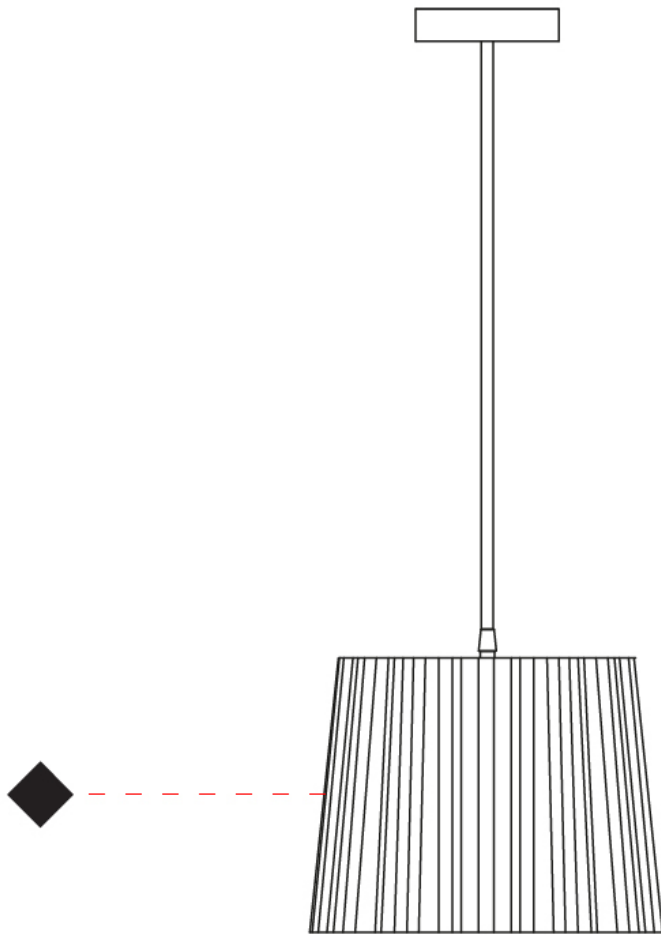

RAFIA SUSPENSION

D51025-

PROJECT

TYPE

SPECIFIER

QUANTITY

DATE

D