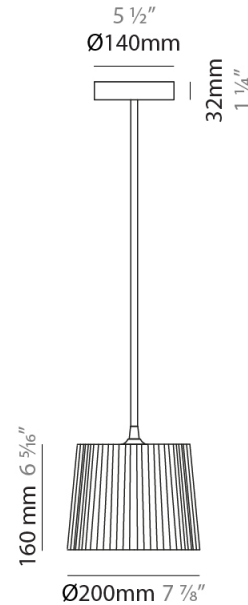

RAFIA SUSPENSION

D51023-

base number   Finish
Options

1. To build a product code in our configurator select the specify button on the base model # product page
2. To build a manual product code on this datasheet choose from the options listed below in blue font and add the suffix to the base model #

GENERAL

Series: Rafia
Brand: Fambuena
Division: Design
Mounting Type: Suspension
Mounting Location: Ceiling
Subcategory: Pendant

PHYSICAL

Shape: Cylinder
Diameter (mm): 200
Diameter (in): 7 7/8
Height (mm): 160
Height (in): 6 3/16
Light Distribution: Direct
Diffuser: Rope Shade
Fixture Finish: [BEI](#) / [RED](#) / [WHI](#)
Fixture Material: Fabric Cord
Cable Details: Cable length 2000mm / 79"

ELECTRICAL

Number of Lamps: 1
Lamp Type: LED Retrofit
Lamp Shape: A15
Bulb Included: Bulb Not Included
Max. Wattage Per Lamp (W): 4
Lamp Base: E26
Input Voltage (V): 120
Upon Request: 277Vac / GU24

LED

OPTICAL

RATINGS AND CERTIFICATIONS

Certified By: Certified for North American Standards
IP rating: IP20

PROJECT	_____
TYPE	_____
SPECIFIER	_____
QUANTITY	_____
DATE	_____