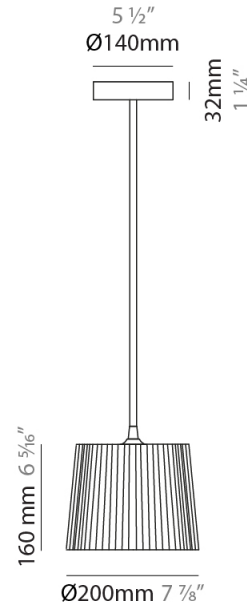

RAFIA SUSPENSION

D51023-

base number   Finish
Options

1. To build a product code in our configurator select the specify button on the base model # product page
2. To build a manual product code on this datasheet choose from the options listed below in blue font and add the suffix to the base model #

GENERAL

Series: Rafia
Brand: Fambuena
Division: Design
Mounting Type: Suspension
Mounting Location: Ceiling
Subcategory: Pendant

PHYSICAL

Shape: Cylinder
Diameter (mm): 200
Diameter (in): 7 7/8
Height (mm): 160
Height (in): 6 3/16
Light Distribution: Direct
Diffuser: Rope Shade
Fixture Finish: [BEI](#) / [RED](#) / [WHI](#)
Fixture Material: Fabric Cord
Cable Details: Cable length 2000mm / 79"

ELECTRICAL

Number of Lamps: 1
Lamp Type: LED Retrofit
Lamp Shape: A15
Bulb Included: Bulb Not Included
Max. Wattage Per Lamp (W): 4
Lamp Base: E26
Input Voltage (V): 120
Upon Request: 277Vac / GU24

LED

OPTICAL

RATINGS AND CERTIFICATIONS

Certified By: Certified for North American Standards
IP rating: IP20