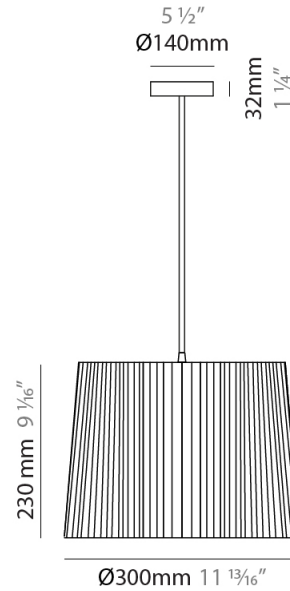

RAFIA SUSPENSION

D51024-

base number   Finish
Options

1. To build a product code in our configurator select the specify button on the base model # product page
2. To build a manual product code on this datasheet choose from the options listed below in blue font and add the suffix to the base model #

GENERAL

Series: Rafia
Brand: Fambuena
Division: Design
Mounting Type: Suspension
Mounting Location: Ceiling
Subcategory: Pendant

PHYSICAL

Shape: Cylinder
Diameter (mm): 300
Diameter (in): 11 ¹³/₁₆
Height (mm): 230
Height (in): 9 ¹/₁₆
Light Distribution: Direct
Diffuser: Rope Shade
Fixture Finish: [BEI](#) / [RED](#) / [WHI](#)
Fixture Material: Fabric Cord
Cable Details: Cable length 2000mm / 79"

ELECTRICAL

Number of Lamps: 1
Lamp Type: LED Retrofit
Lamp Shape: A19
Bulb Included: Bulb Not Included
Max. Wattage Per Lamp (W): 7
Lamp Base: E26
Input Voltage (V): 120
Upon Request: 277Vac / GU24

LED

OPTICAL

RATINGS AND CERTIFICATIONS

Certified By: Certified for North American Standards
IP rating: IP20

PROJECT	_____
TYPE	_____
SPECIFIER	_____
QUANTITY	_____
DATE	_____