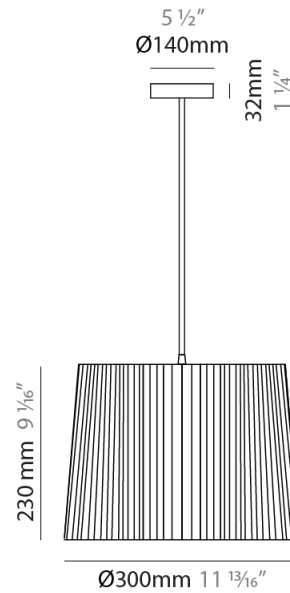

RAFIA SUSPENSION

D51024-

base number   Finish
Options

1. To build a product code in our configurator select the specify button on the base model # product page
2. To build a manual product code on this datasheet choose from the options listed below in blue font and add the suffix to the base model #

GENERAL

Series: Rafia
Partner: Fambuena
Division: Design
Installation: Suspension
Product Type: Pendant
Mounting Location: Ceiling

PHYSICAL

Shape: Cylinder
Diameter (mm): 300
Diameter (in): 11 ¹³/₁₆
Height (mm): 230
Height (in): 9 ¹/₁₆
Diffuser: Rope Shade
[Fixture Finish: BEI / RED / WHI](#)
Fixture Material: Fabric Cord
Primary Material: Fabric
Cable Details: Cable length 2000mm / 79"

ELECTRICAL

Number of Lamps: 1
Lamp Type: LED Retrofit
Lamp Shape: A19
Bulb Included: Bulb Not Included
Max. Wattage Per Lamp (W): 7
Lamp Base: E26
Input Voltage (V): 120
Upon Request: 277Vac / GU24

LED

OPTICAL

RATINGS AND CERTIFICATIONS

Certified By: Certified for North American Standards
IP rating: IP20

PROJECT	_____
TYPE	_____
SPECIFIER	_____
QUANTITY	_____
DATE	_____