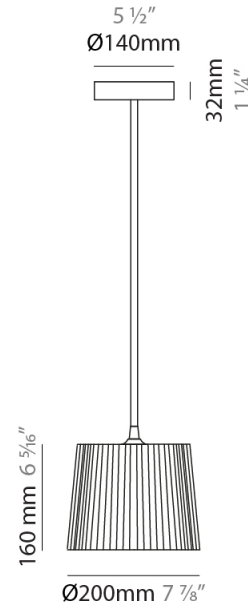

RAFIA SUSPENSION

D51023-

base number   Finish
Options

1. To build a product code in our configurator select the specify button on the base model # product page
2. To build a manual product code on this datasheet choose from the options listed below in blue font and add the suffix to the base model #

GENERAL

Series: Rafia
Partner: Fambuena
Division: Design
Installation: Suspension
Product Type: Pendant
Mounting Location: Ceiling

PHYSICAL

Shape: Cylinder
Diameter (mm): 200
Diameter (in): 7 7/8
Height (mm): 160
Height (in): 6 3/16
Diffuser: Rope Shade
Fixture Finish: [BEI / RED / WHI](#)
Fixture Material: Fabric Cord
Primary Material: Fabric
Cable Details: Cable length 2000mm / 79"

ELECTRICAL

Number of Lamps: 1
Lamp Type: LED Retrofit
Lamp Shape: A15
Bulb Included: Bulb Not Included
Max. Wattage Per Lamp (W): 4
Lamp Base: E26
Input Voltage (V): 120
Upon Request: 277Vac / GU24

LED

OPTICAL

RATINGS AND CERTIFICATIONS

Certified By: Certified for North American Standards
IP rating: IP20

PROJECT
TYPE
SPECIFIER
QUANTITY
DATE