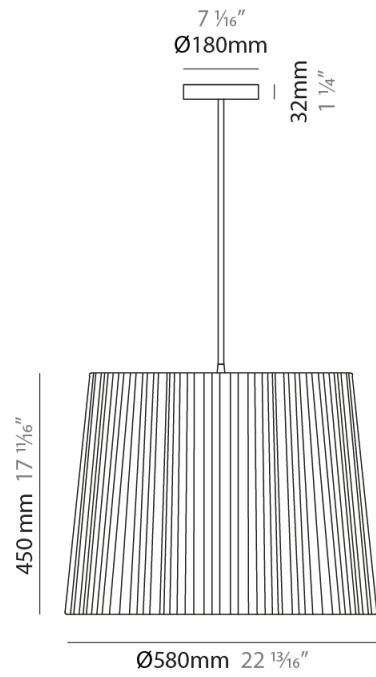

PROJECT	_____
TYPE	_____
SPECIFIER	_____
QUANTITY	_____
DATE	_____

RAFIA SUSPENSION

D51026-

base number   Finish
Options

1. To build a product code in our configurator select the specify button on the base model # product page
2. To build a manual product code on this datasheet choose from the options listed below in blue font and add the suffix to the base model #

GENERAL

Series: Rafia _____
Partner: Fambuena _____
Division: Design _____
Installation: Suspension _____
Product Type: Pendant _____
Mounting Location: Ceiling _____

PHYSICAL

Shape: Cylinder _____
Diameter (mm): 580 _____
Diameter (in): 22 ¹³/₁₆ _____
Height (mm): 450 _____
Height (in): 17 ¹¹/₁₆ _____
Diffuser: Rope Shade _____
Fixture Finish: [BEI / RED / WHI](#) _____
Fixture Material: Fabric Cord _____
Primary Material: Fabric _____
Cable Details: Cable length 2000mm / 79" _____

ELECTRICAL

Number of Lamps: 1 _____
Lamp Type: LED Retrofit _____
Lamp Shape: A19 _____
Bulb Included: Bulb Not Included _____
Max. Wattage Per Lamp (W): 12 _____
Lamp Base: E26 _____
Input Voltage (V): 120 _____
Upon Request: 277Vac / GU24 _____

LED

OPTICAL

RATINGS AND CERTIFICATIONS

Certified By: Certified for North American Standards _____
IP rating: IP20 _____