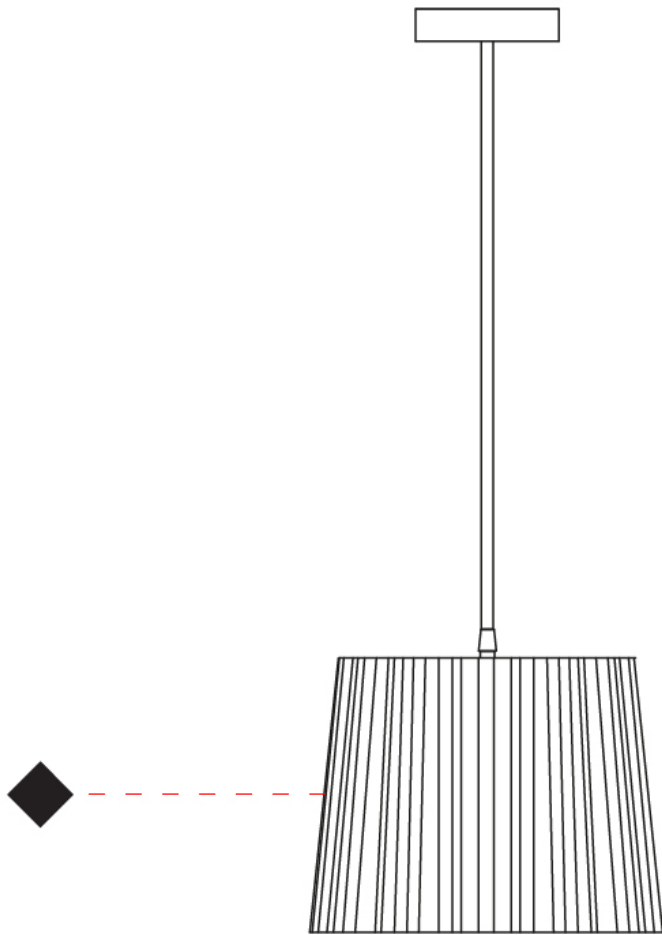

RAFIA SUSPENSION

D51025-

PROJECT _____

TYPE _____

SPECIFIER _____

QUANTITY _____

DATE _____