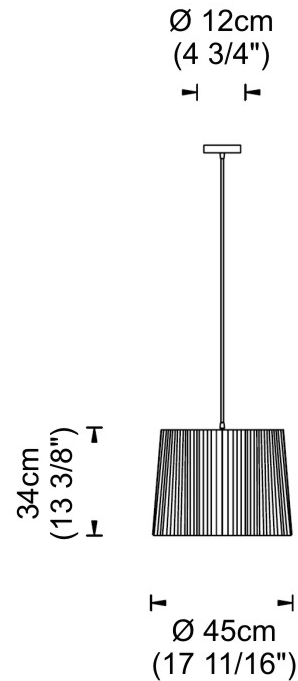

GENERAL

Series: Rafia
 Partner: Fambuena
 Division: Design
 Installation: Suspension
 Product Type: Pendant
 Mounting Location: Ceiling

PHYSICAL

Shape: Cylinder
 Diameter (mm): 200
 Diameter (in): 7 7/8
 Height (mm): 160
 Height (in): 6 3/16
 Diffuser: Rope Shade
 Fixture Finish: [BEI / RED / WHI](#)
 Fixture Material: Fabric Cord
 Primary Material: Fabric
 Cable Details: Cable length 2000mm / 79"

GENERAL

Series: Rafia
Partner: Fambuena
Division: Design
Installation: Suspension
Product Type: Pendant
Mounting Location: Ceiling

PHYSICAL

Shape: Cylinder
Diameter (mm): 450
Diameter (in): 17 ¹¹/₁₆
Height (mm): 340
Height (in): 13 ³/₈
Diffuser: Rope Shade
Fixture Finish: BEI / RED / WHI
Fixture Material: Fabric Cord
Primary Material: Fabric
Cable Details: Cable length 2000mm / 79"

GENERAL

Series: Rafia
 Partner: Fambuena
 Division: Design
 Installation: Suspension
 Product Type: Pendant
 Mounting Location: Ceiling

PHYSICAL

Shape: Cylinder
 Diameter (mm): 450
 Diameter (in): 17 ¹¹/₁₆
 Height (mm): 340
 Height (in): 13 ³/₈
 Fixture Material: Fabric Cord
 Primary Material: Fabric
 Cable Details: Cable length 2000mm / 79"

GENERAL

Series: Rafia
 Partner: Fambuena
 Division: Design
 Installation: Suspension
 Product Type: Pendant
 Mounting Location: Ceiling

PHYSICAL

Shape: Cylinder
 Diameter (mm): 580
 Diameter (in): 22 ¹³/₁₆
 Height (mm): 450
 Height (in): 17 ¹¹/₁₆
 Diffuser: Rope Shade
 Fixture Finish: [BEI / RED / WHI](#)
 Fixture Material: Fabric Cord
 Primary Material: Fabric
 Cable Details: Cable length 2000mm / 79"