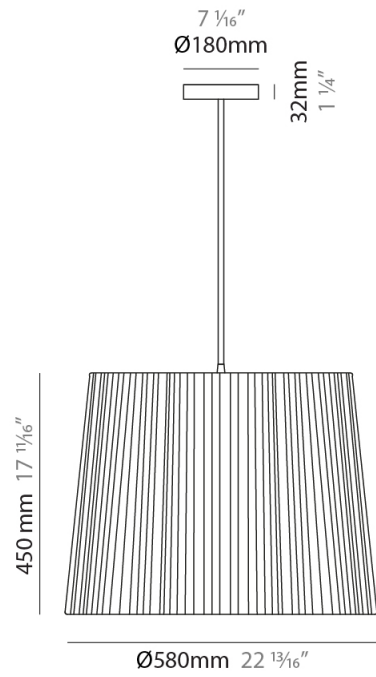

PROJECT	
TYPE	
SPECIFIER	
QUANTITY	
DATE	

RAFIA SUSPENSION

D51026-

base number   Finish
Options

1. To build a product code in our configurator select the specify button on the base model # product page
2. To build a manual product code on this datasheet choose from the options listed below in blue font and add the suffix to the base model #

GENERAL

Series: Rafia
Brand: Fambuena
Division: Design
Mounting Type: Suspension
Mounting Location: Ceiling
Subcategory: Pendant

PHYSICAL

Shape: Cylinder
Diameter (mm): 580
Diameter (in): 22 ¹³/₁₆
Height (mm): 450
Height (in): 17 ¹¹/₁₆
Light Distribution: Direct
Diffuser: Rope Shade
Fixture Finish: [BEI](#) / [RED](#) / [WHI](#)
Fixture Material: Fabric Cord
Cable Details: Cable length 2000mm / 79"

ELECTRICAL

Number of Lamps: 1
Lamp Type: LED Retrofit
Lamp Shape: A19
Bulb Included: Bulb Not Included
Max. Wattage Per Lamp (W): 12
Lamp Base: E26
Input Voltage (V): 120
Upon Request: 277Vac / GU24

LED

OPTICAL

RATINGS AND CERTIFICATIONS

Certified By: Certified for North American Standards
IP rating: IP20