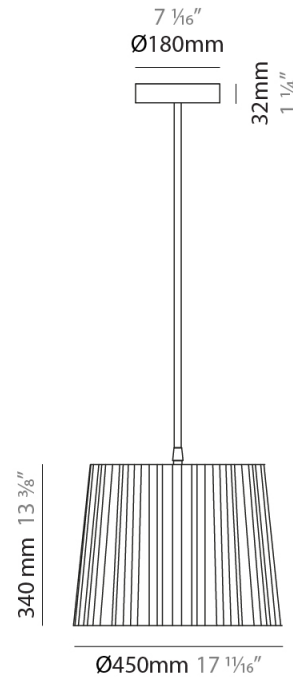

RAFIA SUSPENSION

D51025-

base number   Finish
Options

1. To build a product code in our configurator select the specify button on the base model # product page
2. To build a manual product code on this datasheet choose from the options listed below in blue font and add the suffix to the base model #

GENERAL

Series: Rafia
Brand: Fambuena
Division: Design
Mounting Type: Suspension
Mounting Location: Ceiling
Subcategory: Pendant

PHYSICAL

Shape: Cylinder
Diameter (mm): 450
Diameter (in): 17 ¹¹/₁₆
Height (mm): 340
Height (in): 13 ³/₈
Light Distribution: Direct
Diffuser: Rope Shade
[Fixture Finish: BEI / RED / WHI](#)
Fixture Material: Fabric Cord
Cable Details: Cable length 2000mm / 79"

ELECTRICAL

Number of Lamps: 1
Lamp Type: LED Retrofit
Lamp Shape: A19
Bulb Included: Bulb Not Included
Max. Wattage Per Lamp (W): 11
Lamp Base: E26
Input Voltage (V): 120
Upon Request: 277Vac / GU24

LED

OPTICAL

RATINGS AND CERTIFICATIONS

Certified By: Certified for North American Standards
IP rating: IP20

PROJECT	_____
TYPE	_____
SPECIFIER	_____
QUANTITY	_____
DATE	_____