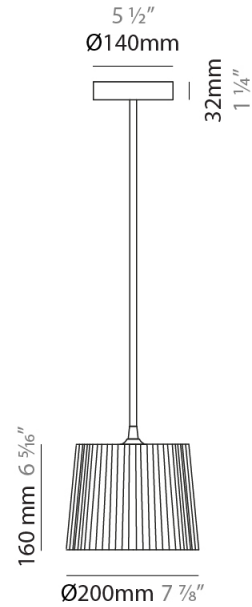

RAFIA SUSPENSION

D51023-

base number   Finish
Options

1. To build a product code in our configurator select the specify button on the base model # product page
2. To build a manual product code on this datasheet choose from the options listed below in blue font and add the suffix to the base model #

GENERAL

Series: Rafia _____
Brand: Fambuena _____
Division: Design _____
Mounting Type: Suspension _____
Mounting Location: Ceiling _____
Subcategory: Pendant _____

PHYSICAL

Shape: Cylinder _____
Diameter (mm): 200 _____
Diameter (in): 7 7/8 _____
Height (mm): 160 _____
Height (in): 6 3/16 _____
Light Distribution: Direct _____
Diffuser: Rope Shade _____
Fixture Finish: [BEI / RED / WHI](#) _____
Fixture Material: Fabric Cord _____
Cable Details: Cable length 2000mm / 79" _____

ELECTRICAL

Number of Lamps: 1 _____
Lamp Type: LED Retrofit _____
Lamp Shape: A15 _____
Bulb Included: Bulb Not Included _____
Max. Wattage Per Lamp (W): 4 _____
Lamp Base: E26 _____
Input Voltage (V): 120 _____
Upon Request: 277Vac / GU24 _____

LED

OPTICAL

RATINGS AND CERTIFICATIONS

Certified By: Certified for North American Standards _____
IP rating: IP20 _____