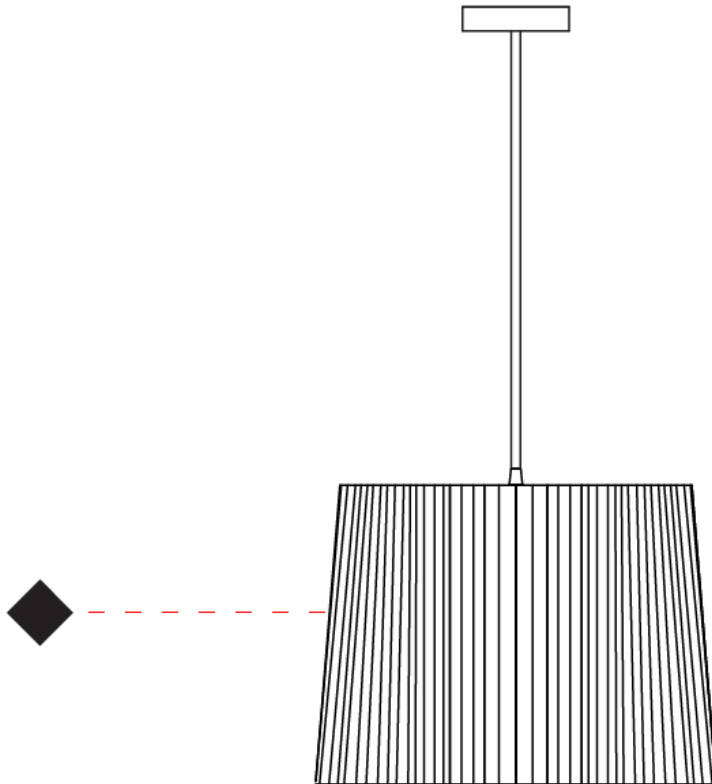

RAFIA SUSPENSION

D51024-

PROJECT	_____
TYPE	_____
SPECIFIER	_____
QUANTITY	_____
DATE	_____

D