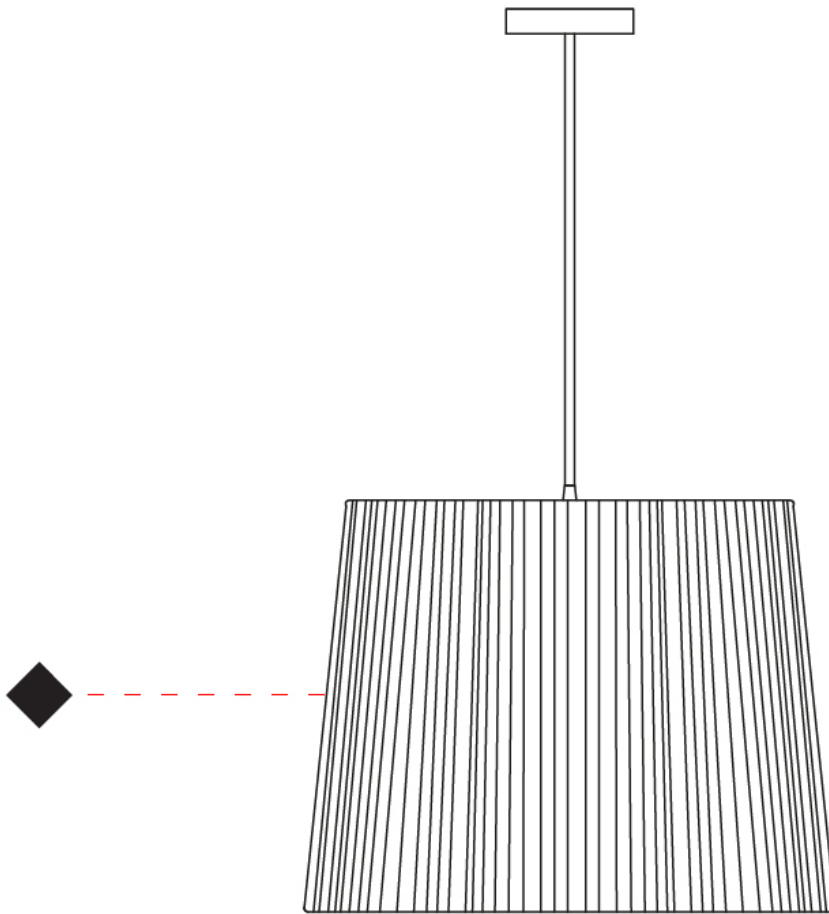

RAFIA SUSPENSION

D51026-

PROJECT _____

TYPE _____

SPECIFIER _____

QUANTITY _____

DATE _____

D