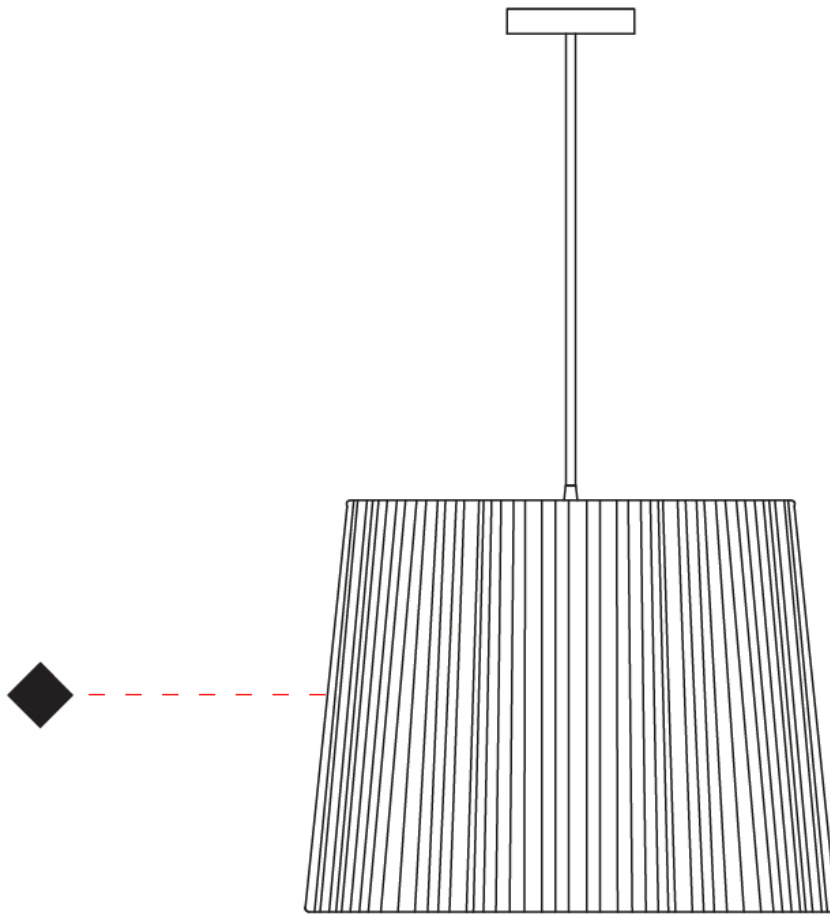

RAFIA SUSPENSION

D51026-

PROJECT

TYPE

SPECIFIER

QUANTITY

DATE

D