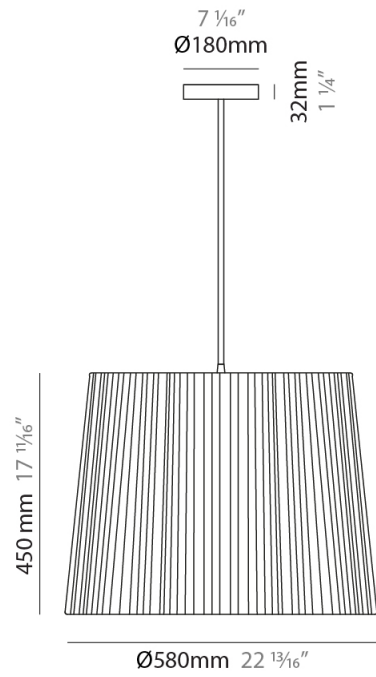

PROJECT	_____
TYPE	_____
SPECIFIER	_____
QUANTITY	_____
DATE	_____

RAFIA SUSPENSION

D51026-

base number   Finish
Options

1. To build a product code in our configurator select the specify button on the base model # product page
2. To build a manual product code on this datasheet choose from the options listed below in blue font and add the suffix to the base model #

GENERAL

Series: Rafia _____
Brand: Fambuena _____
Division: Design _____
Mounting Type: Suspension _____
Mounting Location: Ceiling _____
Subcategory: Pendant _____

PHYSICAL

Shape: Cylinder _____
Diameter (mm): 580 _____
Diameter (in): 22 ¹³/₁₆ _____
Height (mm): 450 _____
Height (in): 17 ¹¹/₁₆ _____
Light Distribution: Direct _____
Diffuser: Rope Shade _____
Fixture Finish: [BEI](#) / [RED](#) / [WHI](#) _____
Fixture Material: Fabric Cord _____
Cable Details: Cable length 2000mm / 79" _____

ELECTRICAL

Number of Lamps: 1 _____
Lamp Type: LED Retrofit _____
Lamp Shape: A19 _____
Bulb Included: Bulb Not Included _____
Max. Wattage Per Lamp (W): 12 _____
Lamp Base: E26 _____
Input Voltage (V): 120 _____
Upon Request: 277Vac / GU24 _____

LED

OPTICAL

RATINGS AND CERTIFICATIONS

Certified By: Certified for North American Standards _____
IP rating: IP20 _____