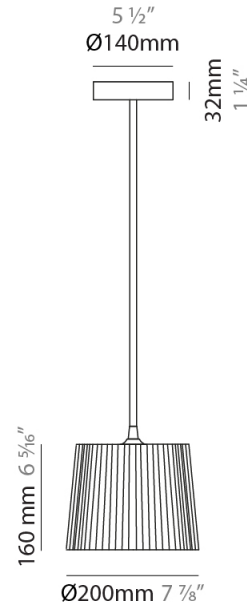

PROJECT	
TYPE	
SPECIFIER	
QUANTITY	
DATE	

RAFIA SUSPENSION

D51023-

base number   Finish
Options

1. To build a product code in our configurator select the specify button on the base model # product page
2. To build a manual product code on this datasheet choose from the options listed below in blue font and add the suffix to the base model #

GENERAL

Series: Rafia
Brand: Fambuena
Division: Design
Mounting Type: Suspension
Mounting Location: Ceiling
Subcategory: Pendant

PHYSICAL

Shape: Cylinder
Diameter (mm): 200
Diameter (in): 7 7/8
Height (mm): 160
Height (in): 6 3/16
Light Distribution: Direct
Diffuser: Rope Shade
Fixture Finish: [BEI](#) / [RED](#) / [WHI](#)
Fixture Material: Fabric Cord
Cable Details: Cable length 2000mm / 79"

ELECTRICAL

Number of Lamps: 1
Lamp Type: LED Retrofit
Lamp Shape: A15
Bulb Included: Bulb Not Included
Max. Wattage Per Lamp (W): 4
Lamp Base: E26
Input Voltage (V): 120
Upon Request: 277Vac / GU24

LED

OPTICAL

RATINGS AND CERTIFICATIONS

Certified By: Certified for North American Standards
IP rating: IP20