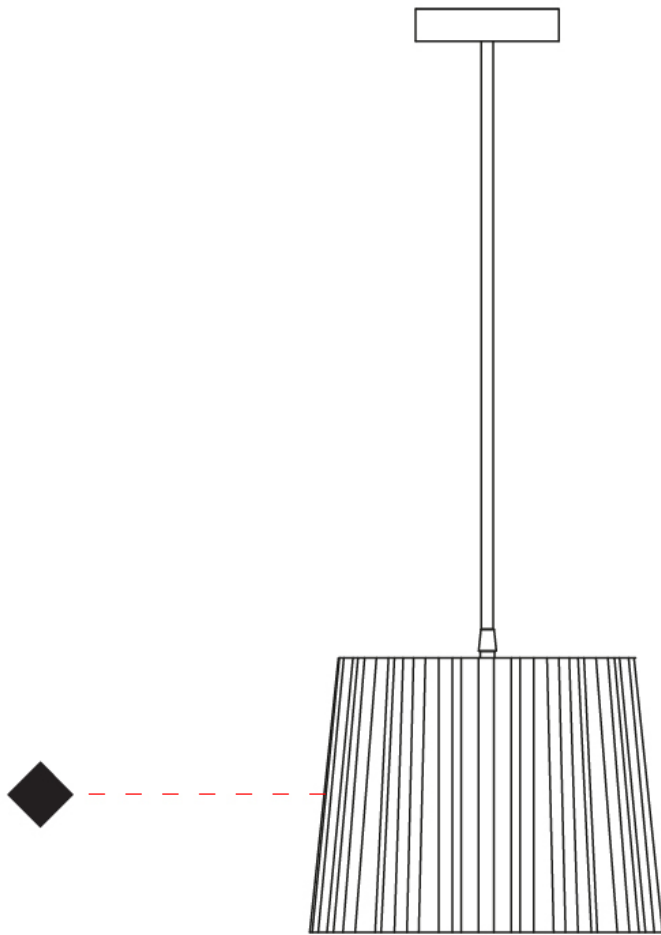

RAFIA SUSPENSION

D51025-

PROJECT

TYPE

SPECIFIER

QUANTITY

DATE