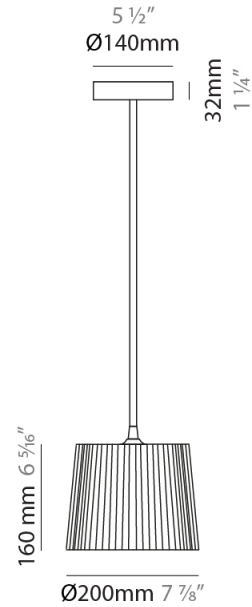

PROJECT	
TYPE	
SPECIFIER	
QUANTITY	
DATE	

RAFIA SUSPENSION

D51023-

base number   Finish
Options

1. To build a product code in our configurator select the specify button on the base model # product page
2. To build a manual product code on this datasheet choose from the options listed below in blue font and add the suffix to the base model #

GENERAL

Series: Rafia
Brand: Fambuena
Division: Design
Mounting Type: Suspension
Mounting Location: Ceiling
Subcategory: Pendant

PHYSICAL

Shape: Cylinder
Diameter (mm): 200
Diameter (in): 7 7/8
Height (mm): 160
Height (in): 6 3/16
Light Distribution: Direct
Diffuser: Rope Shade
Fixture Finish: [BEI](#) / [RED](#) / [WHI](#)
Fixture Material: Fabric Cord
Cable Details: Cable length 2000mm / 79"

ELECTRICAL

Number of Lamps: 1
Lamp Type: LED Retrofit
Lamp Shape: A15
Bulb Included: Bulb Not Included
Max. Wattage Per Lamp (W): 4
Lamp Base: E26
Input Voltage (V): 120
Upon Request: 277Vac / GU24

LED

OPTICAL

RATINGS AND CERTIFICATIONS

Certified By: Certified for North American Standards
IP rating: IP20