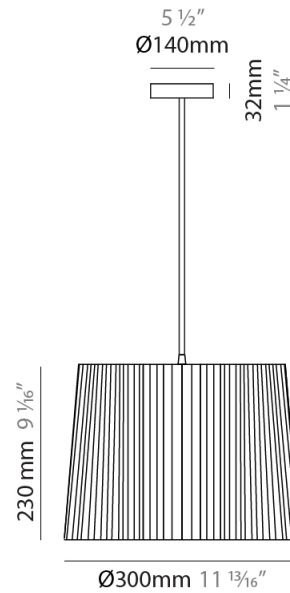

RAFIA SUSPENSION

D51024-

base number   Finish
Options

1. To build a product code in our configurator select the specify button on the base model # product page
2. To build a manual product code on this datasheet choose from the options listed below in blue font and add the suffix to the base model #

GENERAL

Series: Rafia
Brand: Fambuena
Division: Design
Mounting Type: Suspension
Mounting Location: Ceiling
Subcategory: Pendant

PHYSICAL

Shape: Cylinder
Diameter (mm): 300
Diameter (in): 11 ¹³/₁₆
Height (mm): 230
Height (in): 9 ¹/₁₆
Light Distribution: Direct
Diffuser: Rope Shade
Fixture Finish: [BEI](#) / [RED](#) / [WHI](#)
Fixture Material: Fabric Cord
Cable Details: Cable length 2000mm / 79"

ELECTRICAL

Number of Lamps: 1
Lamp Type: LED Retrofit
Lamp Shape: A19
Bulb Included: Bulb Not Included
Max. Wattage Per Lamp (W): 7
Lamp Base: E26
Input Voltage (V): 120
Upon Request: 277Vac / GU24

LED

OPTICAL

RATINGS AND CERTIFICATIONS

Certified By: Certified for North American Standards
IP rating: IP20

PROJECT
TYPE
SPECIFIER
QUANTITY
DATE