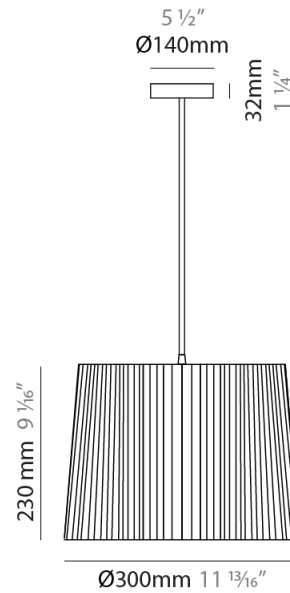

RAFIA SUSPENSION

D51024-

base number   Finish
Options

1. To build a product code in our configurator select the specify button on the base model # product page
2. To build a manual product code on this datasheet choose from the options listed below in blue font and add the suffix to the base model #

GENERAL

Series: Rafia
Partner: Fambuena
Division: Design
Installation: Suspension
Product Type: Pendant
Mounting Location: Ceiling

PHYSICAL

Shape: Cylinder
Diameter (mm): 300
Diameter (in): 11 ¹³/₁₆
Height (mm): 230
Height (in): 9 ¹/₁₆
Diffuser: Rope Shade
Fixture Finish: BEI / RED / WHI
Fixture Material: Fabric Cord
Primary Material: Fabric
Cable Details: Cable length 2000mm / 79"

ELECTRICAL

Number of Lamps: 1
Lamp Type: LED Retrofit
Lamp Shape: A19
Bulb Included: Bulb Not Included
Max. Wattage Per Lamp (W): 7
Lamp Base: E26
Input Voltage (V): 120
Upon Request: 277Vac / GU24

LED

OPTICAL

RATINGS AND CERTIFICATIONS

Certified By: Certified for North American Standards
IP rating: IP20

PROJECT
TYPE
SPECIFIER
QUANTITY
DATE