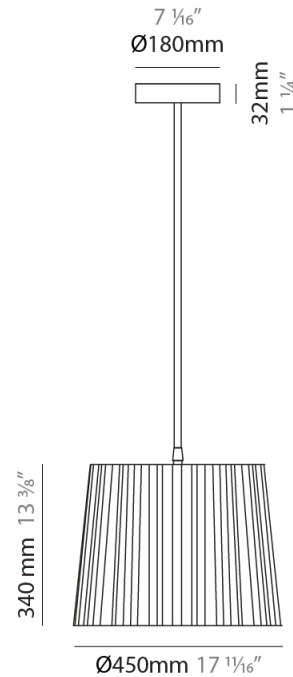

RAFIA SUSPENSION

D51025-

base number   Finish
Options

1. To build a product code in our configurator select the specify button on the base model # product page
2. To build a manual product code on this datasheet choose from the options listed below in blue font and add the suffix to the base model #

GENERAL

Series: Rafia
Partner: Fambuena
Division: Design
Installation: Suspension
Product Type: Pendant
Mounting Location: Ceiling

PHYSICAL

Shape: Cylinder
Diameter (mm): 450
Diameter (in): 17 ¹¹/₁₆
Height (mm): 340
Height (in): 13 ³/₈
Diffuser: Rope Shade
Fixture Finish: BEI / RED / WHI
Fixture Material: Fabric Cord
Primary Material: Fabric
Cable Details: Cable length 2000mm / 79"

ELECTRICAL

Number of Lamps: 1
Lamp Type: LED Retrofit
Lamp Shape: A19
Bulb Included: Bulb Not Included
Max. Wattage Per Lamp (W): 11
Lamp Base: E26
Input Voltage (V): 120
Upon Request: 277Vac / GU24

LED

OPTICAL

RATINGS AND CERTIFICATIONS

Certified By: Certified for North American Standards
IP rating: IP20

PROJECT	_____
TYPE	_____
SPECIFIER	_____
QUANTITY	_____
DATE	_____