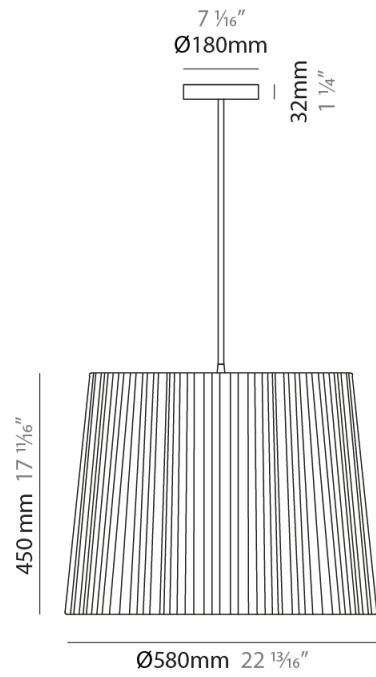

PROJECT
TYPE
SPECIFIER
QUANTITY
DATE

RAFIA SUSPENSION

D51026-

base number   Finish
Options

1. To build a product code in our configurator select the specify button on the base model # product page
2. To build a manual product code on this datasheet choose from the options listed below in blue font and add the suffix to the base model #

GENERAL

Series: Rafia
Partner: Fambuena
Division: Design
Installation: Suspension
Product Type: Pendant
Mounting Location: Ceiling

PHYSICAL

Shape: Cylinder
Diameter (mm): 580
Diameter (in): 22 ¹³/₁₆
Height (mm): 450
Height (in): 17 ¹¹/₁₆
Diffuser: Rope Shade
Fixture Finish: BEI / RED / WHI
Fixture Material: Fabric Cord
Primary Material: Fabric
Cable Details: Cable length 2000mm / 79"

ELECTRICAL

Number of Lamps: 1
Lamp Type: LED Retrofit
Lamp Shape: A19
Bulb Included: Bulb Not Included
Max. Wattage Per Lamp (W): 12
Lamp Base: E26
Input Voltage (V): 120
Upon Request: 277Vac / GU24

LED

OPTICAL

RATINGS AND CERTIFICATIONS

Certified By: Certified for North American Standards
IP rating: IP20