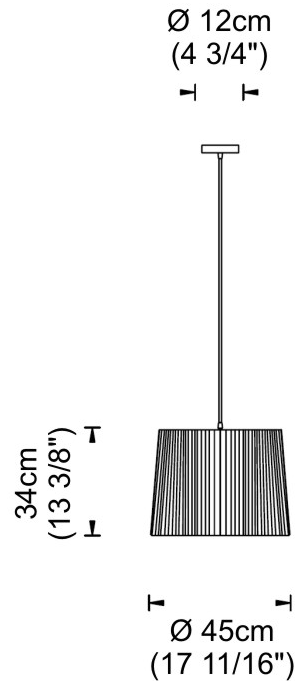

PROJECT	
TYPE	
SPECIFIER	
QUANTITY	
DATE	

RAFIA SUSPENSION

D51025- : D51025-BEI

base number

1. To build a product code in our configurator select the specify button on the base model # product page
2. To build a manual product code on this datasheet choose from the options listed below in blue font and add the suffix to the base model #

GENERAL

Series: Rafia
Partner: Fambuena
Division: Design
Installation: Suspension
Product Type: Pendant
Mounting Location: Ceiling

PHYSICAL

Shape: Cylinder
Diameter (mm): 450
Diameter (in): 17 ¹¹/₁₆
Height (mm): 340
Height (in): 13 ³/₈
Fixture Material: Fabric Cord
Primary Material: Fabric
Cable Details: Cable length 2000mm / 79"

ELECTRICAL

Lamp Type: LED Retrofit
Driver Included: No

LED

OPTICAL

RATINGS AND CERTIFICATIONS

Certified By: Certified for North American Standards
IP rating: IP20