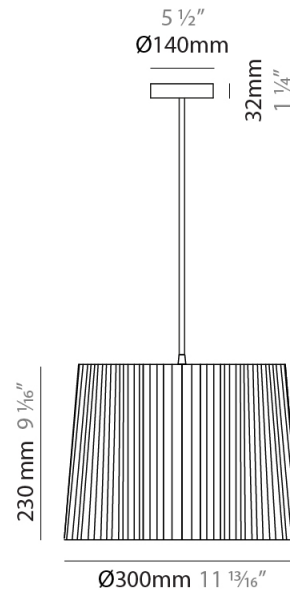

RAFIA SUSPENSION

D51024-

base number   Finish
Options

1. To build a product code in our configurator select the specify button on the base model # product page
2. To build a manual product code on this datasheet choose from the options listed below in blue font and add the suffix to the base model #

GENERAL

Series: Rafia
Brand: Fambuena
Division: Design
Mounting Type: Suspension
Mounting Location: Ceiling
Subcategory: Pendant

PHYSICAL

Shape: Cylinder
Diameter (mm): 300
Diameter (in): 11 ¹³/₁₆
Height (mm): 230
Height (in): 9 ¹/₁₆
Light Distribution: Direct
Diffuser: Rope Shade
Fixture Finish: [BEI](#) / [RED](#) / [WHI](#)
Fixture Material: Fabric Cord
Cable Details: Cable length 2000mm / 79"

ELECTRICAL

Number of Lamps: 1
Lamp Type: LED Retrofit
Lamp Shape: A19
Bulb Included: Bulb Not Included
Max. Wattage Per Lamp (W): 7
Lamp Base: E26
Input Voltage (V): 120
Upon Request: 277Vac / GU24

LED

OPTICAL

RATINGS AND CERTIFICATIONS

Certified By: Certified for North American Standards
IP rating: IP20

PROJECT	_____
TYPE	_____
SPECIFIER	_____
QUANTITY	_____
DATE	_____