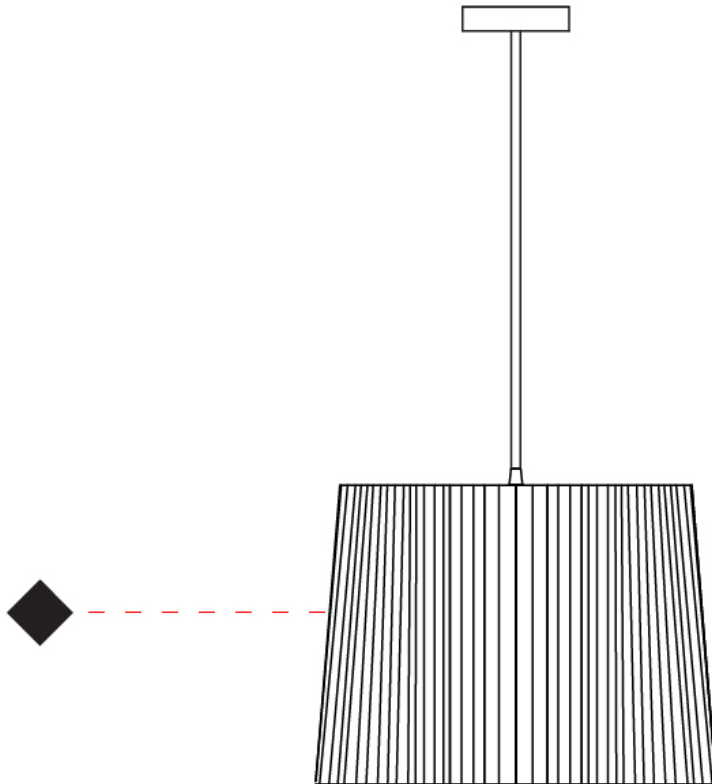

RAFIA SUSPENSION

D51024-

PROJECT

TYPE

SPECIFIER

QUANTITY

DATE

D