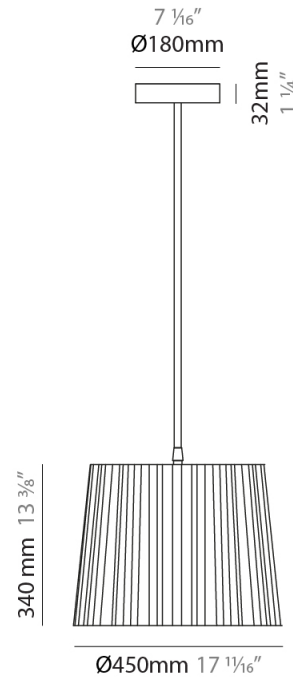

RAFIA SUSPENSION

D51025-

base number   Finish
Options

1. To build a product code in our configurator select the specify button on the base model # product page
2. To build a manual product code on this datasheet choose from the options listed below in blue font and add the suffix to the base model #

GENERAL

Series: Rafia
Brand: Fambuena
Division: Design
Mounting Type: Suspension
Mounting Location: Ceiling
Subcategory: Pendant

PHYSICAL

Shape: Cylinder
Diameter (mm): 450
Diameter (in): 17 ¹¹/₁₆
Height (mm): 340
Height (in): 13 ³/₈
Light Distribution: Direct
Diffuser: Rope Shade
Fixture Finish: [BEI / RED / WHI](#)
Fixture Material: Fabric Cord
Cable Details: Cable length 2000mm / 79"

ELECTRICAL

Number of Lamps: 1
Lamp Type: LED Retrofit
Lamp Shape: A19
Bulb Included: Bulb Not Included
Max. Wattage Per Lamp (W): 11
Lamp Base: E26
Input Voltage (V): 120
Upon Request: 277Vac / GU24

LED

OPTICAL

RATINGS AND CERTIFICATIONS

Certified By: Certified for North American Standards
IP rating: IP20

PROJECT	_____
TYPE	_____
SPECIFIER	_____
QUANTITY	_____
DATE	_____