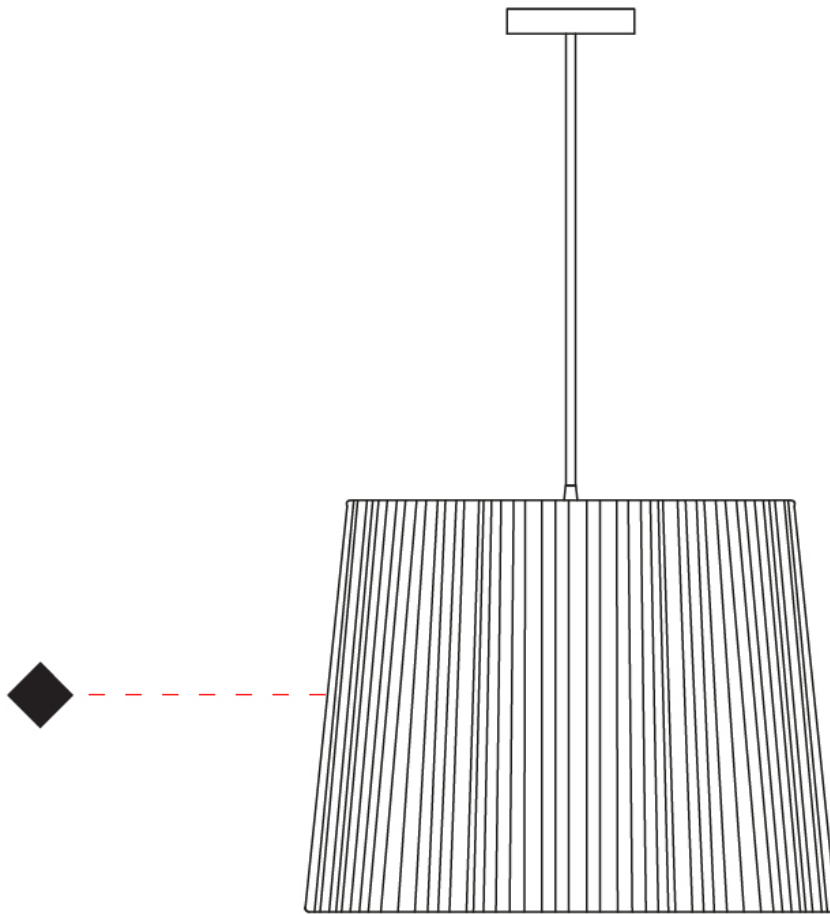

RAFIA SUSPENSION

D51026-

PROJECT

TYPE

SPECIFIER

QUANTITY

DATE

D