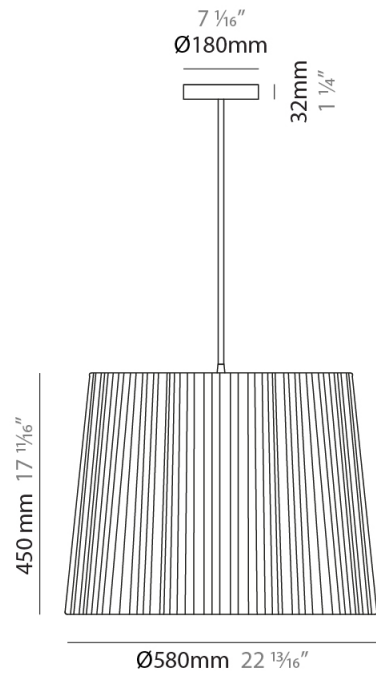

PROJECT	_____
TYPE	_____
SPECIFIER	_____
QUANTITY	_____
DATE	_____

RAFIA SUSPENSION

D51026-

base number   Finish
Options

1. To build a product code in our configurator select the specify button on the base model # product page
2. To build a manual product code on this datasheet choose from the options listed below in blue font and add the suffix to the base model #

GENERAL

Series: Rafia _____
Brand: Fambuena _____
Division: Design _____
Mounting Type: Suspension _____
Mounting Location: Ceiling _____
Subcategory: Pendant _____

PHYSICAL

Shape: Cylinder _____
Diameter (mm): 580 _____
Diameter (in): 22 ¹³/₁₆ _____
Height (mm): 450 _____
Height (in): 17 ¹¹/₁₆ _____
Light Distribution: Direct _____
Diffuser: Rope Shade _____
Fixture Finish: [BEI / RED / WHI](#) _____
Fixture Material: Fabric Cord _____
Cable Details: Cable length 2000mm / 79" _____

ELECTRICAL

Number of Lamps: 1 _____
Lamp Type: LED Retrofit _____
Lamp Shape: A19 _____
Bulb Included: Bulb Not Included _____
Max. Wattage Per Lamp (W): 12 _____
Lamp Base: E26 _____
Input Voltage (V): 120 _____
Upon Request: 277Vac / GU24 _____

LED

OPTICAL

RATINGS AND CERTIFICATIONS

Certified By: Certified for North American Standards _____
IP rating: IP20 _____