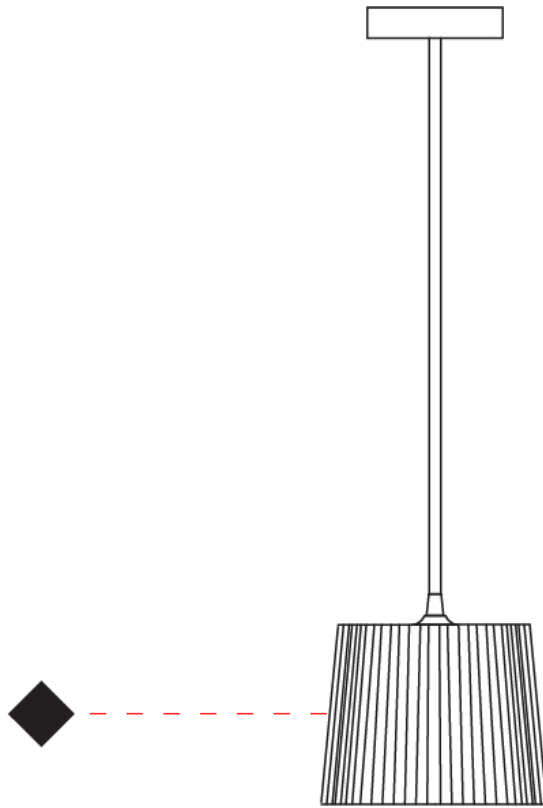

RAFIA SUSPENSION

D51023-

PROJECT

TYPE

SPECIFIER

QUANTITY

DATE

D