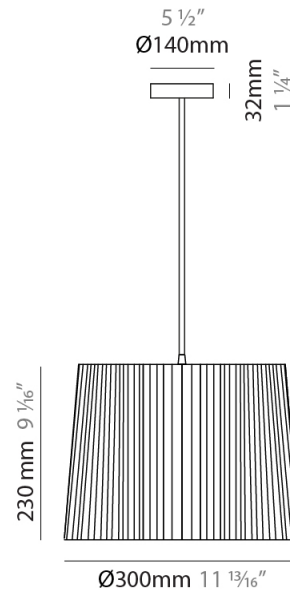

RAFIA SUSPENSION

D51024-

base number   Finish
Options

1. To build a product code in our configurator select the specify button on the base model # product page
2. To build a manual product code on this datasheet choose from the options listed below in blue font and add the suffix to the base model #

GENERAL

Series: Rafia
Brand: Fambuena
Division: Design
Mounting Type: Suspension
Mounting Location: Ceiling
Subcategory: Pendant

PHYSICAL

Shape: Cylinder
Diameter (mm): 300
Diameter (in): 11 ¹³/₁₆
Height (mm): 230
Height (in): 9 ¹/₁₆
Light Distribution: Direct
Diffuser: Rope Shade
Fixture Finish: [BEI](#) / [RED](#) / [WHI](#)
Fixture Material: Fabric Cord
Cable Details: Cable length 2000mm / 79"

ELECTRICAL

Number of Lamps: 1
Lamp Type: LED Retrofit
Lamp Shape: A19
Bulb Included: Bulb Not Included
Max. Wattage Per Lamp (W): 7
Lamp Base: E26
Input Voltage (V): 120
Upon Request: 277Vac / GU24

LED

OPTICAL

RATINGS AND CERTIFICATIONS

Certified By: Certified for North American Standards
IP rating: IP20

PROJECT	_____
TYPE	_____
SPECIFIER	_____
QUANTITY	_____
DATE	_____