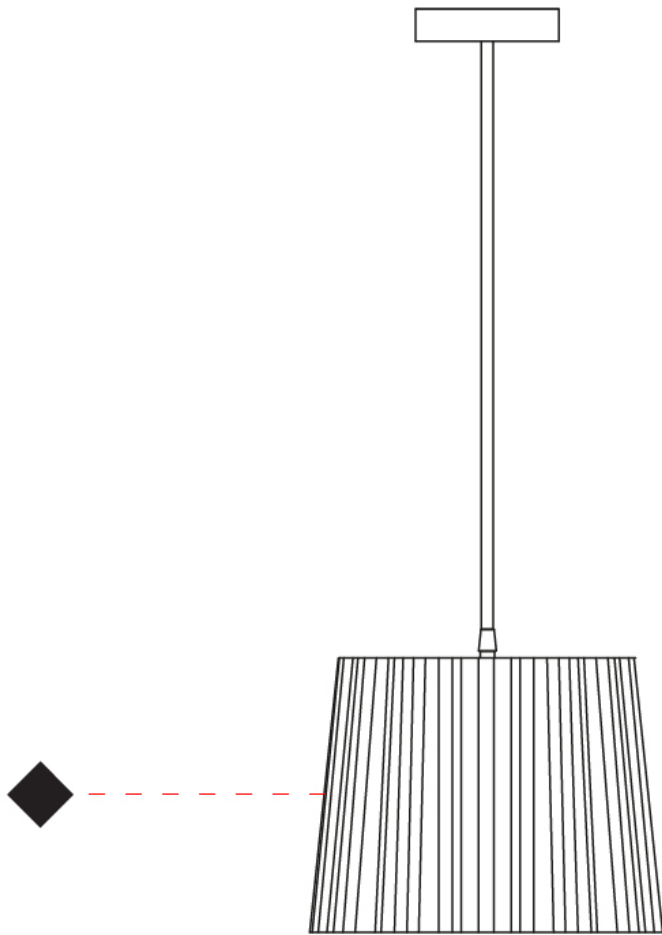

RAFIA SUSPENSION

D51025-

PROJECT

TYPE

SPECIFIER

QUANTITY

DATE

D