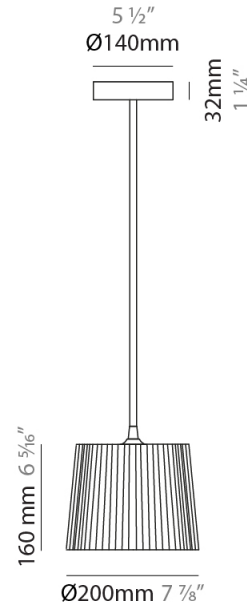

RAFIA SUSPENSION

D51023-

base number   Finish
Options

1. To build a product code in our configurator select the specify button on the base model # product page
2. To build a manual product code on this datasheet choose from the options listed below in blue font and add the suffix to the base model #

GENERAL

Series: Rafia
Brand: Fambuena
Division: Design
Mounting Type: Suspension
Mounting Location: Ceiling
Subcategory: Pendant

PHYSICAL

Shape: Cylinder
Diameter (mm): 200
Diameter (in): 7 7/8
Height (mm): 160
Height (in): 6 3/16
Light Distribution: Direct
Diffuser: Rope Shade
Fixture Finish: [BEI](#) / [RED](#) / [WHI](#)
Fixture Material: Fabric Cord
Cable Details: Cable length 2000mm / 79"

ELECTRICAL

Number of Lamps: 1
Lamp Type: LED Retrofit
Lamp Shape: A15
Bulb Included: Bulb Not Included
Max. Wattage Per Lamp (W): 4
Lamp Base: E26
Input Voltage (V): 120
Upon Request: 277Vac / GU24

LED

OPTICAL

RATINGS AND CERTIFICATIONS

Certified By: Certified for North American Standards
IP rating: IP20

PROJECT	_____
TYPE	_____
SPECIFIER	_____
QUANTITY	_____
DATE	_____