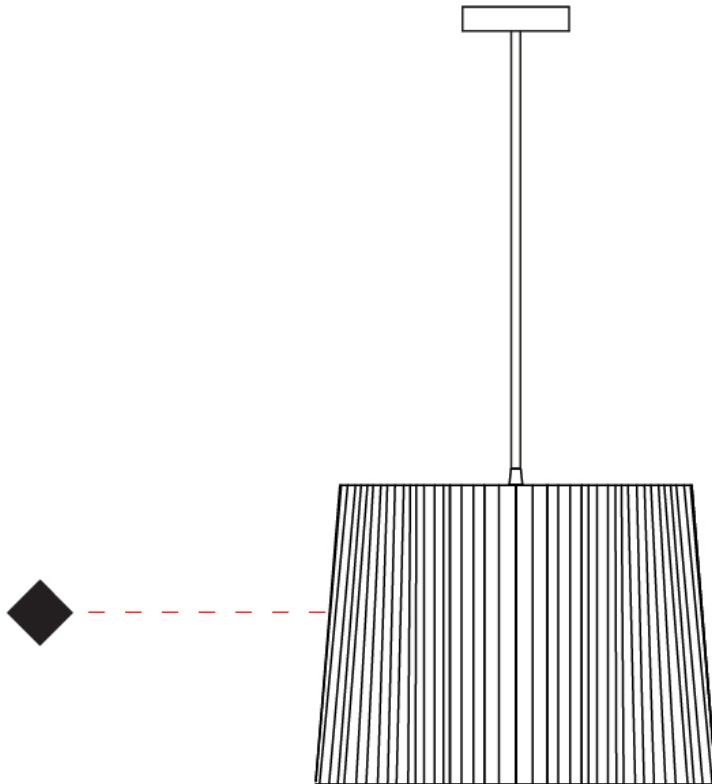

RAFIA SUSPENSION

D51024-

PROJECT	_____
TYPE	_____
SPECIFIER	_____
QUANTITY	_____
DATE	_____