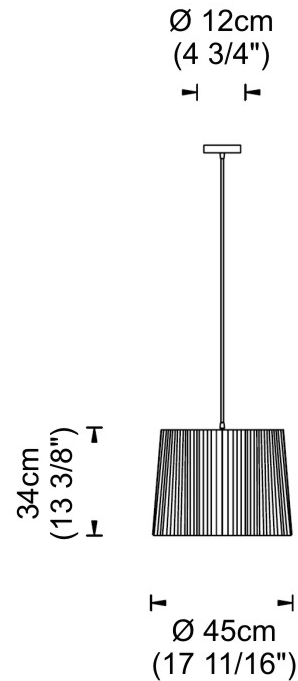

RAFIA SUSPENSION

D51025- : D51025-BEI

base number

1. To build a product code in our configurator select the specify button on the base model # product page
2. To build a manual product code on this datasheet choose from the options listed below in blue font and add the suffix to the base model #

GENERAL

Series: Rafia
Partner: Fambuena
Division: Design
Installation: Suspension
Product Type: Pendant
Mounting Location: Ceiling

PHYSICAL

Shape: Cylinder
Diameter (mm): 450
Diameter (in): 17 ¹¹/₁₆
Height (mm): 340
Height (in): 13 ³/₈
Fixture Material: Fabric Cord
Primary Material: Fabric
Cable Details: Cable length 2000mm / 79"

ELECTRICAL

Lamp Type: LED Retrofit
Driver Included: No

LED

OPTICAL

RATINGS AND CERTIFICATIONS

Certified By: Certified for North American Standards
IP rating: IP20

PROJECT	
TYPE	
SPECIFIER	
QUANTITY	
DATE