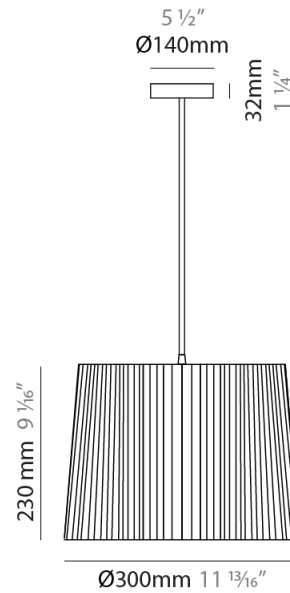

RAFIA SUSPENSION

D51024-

base number   Finish
Options

1. To build a product code in our configurator select the specify button on the base model # product page
2. To build a manual product code on this datasheet choose from the options listed below in blue font and add the suffix to the base model #

GENERAL

Series: Rafia
Partner: Fambuena
Division: Design
Installation: Suspension
Product Type: Pendant
Mounting Location: Ceiling

PHYSICAL

Shape: Cylinder
Diameter (mm): 300
Diameter (in): 11 ¹³/₁₆
Height (mm): 230
Height (in): 9 ¹/₁₆
Diffuser: Rope Shade
Fixture Finish: BEI / RED / WHI
Fixture Material: Fabric Cord
Primary Material: Fabric
Cable Details: Cable length 2000mm / 79"

ELECTRICAL

Number of Lamps: 1
Lamp Type: LED Retrofit
Lamp Shape: A19
Bulb Included: Bulb Not Included
Max. Wattage Per Lamp (W): 7
Lamp Base: E26
Input Voltage (V): 120
Upon Request: 277Vac / GU24

LED

OPTICAL

RATINGS AND CERTIFICATIONS

Certified By: Certified for North American Standards
IP rating: IP20

PROJECT	_____
TYPE	_____
SPECIFIER	_____
QUANTITY	_____
DATE	_____