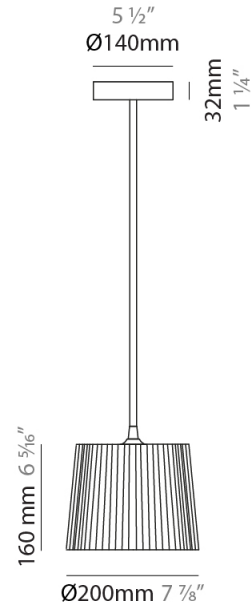

PROJECT	_____
TYPE	_____
SPECIFIER	_____
QUANTITY	_____
DATE	_____

RAFIA SUSPENSION

D51023-

base number   Finish
Options

1. To build a product code in our configurator select the specify button on the base model # product page
2. To build a manual product code on this datasheet choose from the options listed below in blue font and add the suffix to the base model #

GENERAL

Series: Rafia _____
Brand: Fambuena _____
Division: Design _____
Mounting Type: Suspension _____
Mounting Location: Ceiling _____
Subcategory: Pendant _____

PHYSICAL

Shape: Cylinder _____
Diameter (mm): 200 _____
Diameter (in): 7 7/8 _____
Height (mm): 160 _____
Height (in): 6 3/16 _____
Light Distribution: Direct _____
Diffuser: Rope Shade _____
Fixture Finish: [BEI](#) / [RED](#) / [WHI](#) _____
Fixture Material: Fabric Cord _____
Cable Details: Cable length 2000mm / 79" _____

ELECTRICAL

Number of Lamps: 1 _____
Lamp Type: LED Retrofit _____
Lamp Shape: A15 _____
Bulb Included: Bulb Not Included _____
Max. Wattage Per Lamp (W): 4 _____
Lamp Base: E26 _____
Input Voltage (V): 120 _____
Upon Request: 277Vac / GU24 _____

LED

OPTICAL

RATINGS AND CERTIFICATIONS

Certified By: Certified for North American Standards _____
IP rating: IP20 _____