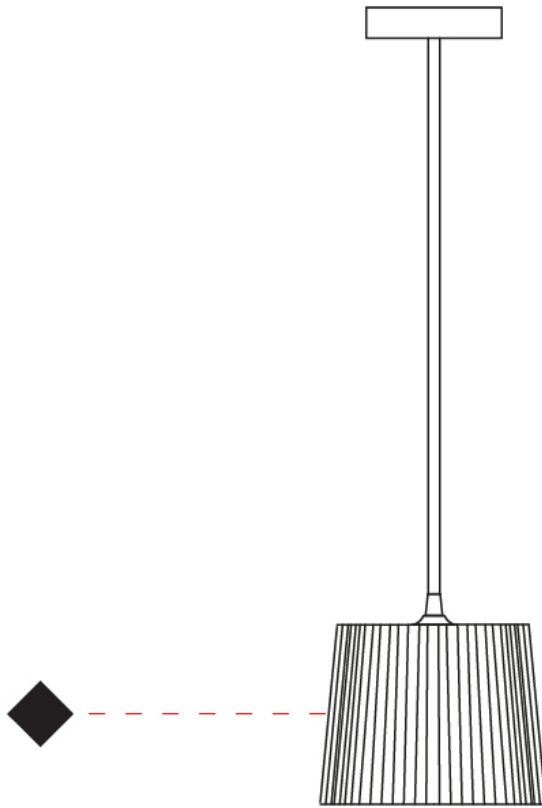

RAFIA SUSPENSION

D51023-

PROJECT

TYPE

SPECIFIER

QUANTITY

DATE

D