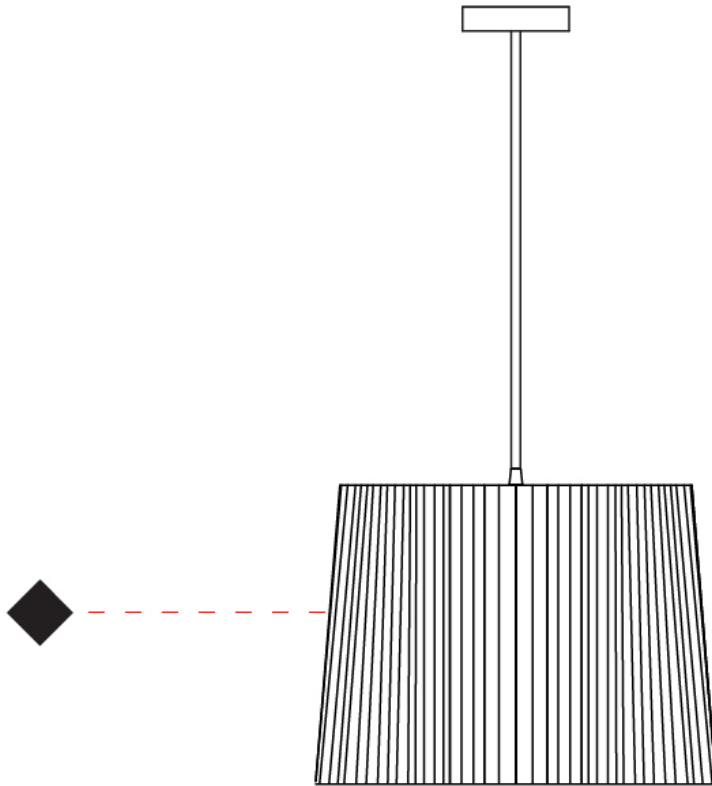

RAFIA SUSPENSION

D51024-

PROJECT

TYPE

SPECIFIER

QUANTITY

DATE

D