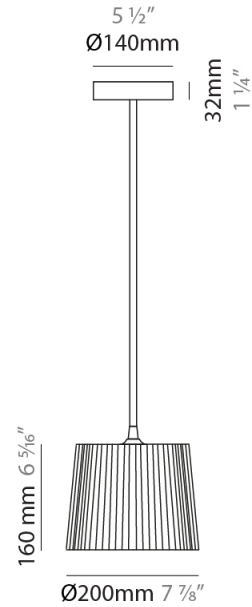

RAFIA SUSPENSION

D51023-

base number   Finish
Options

1. To build a product code in our configurator select the specify button on the base model # product page
2. To build a manual product code on this datasheet choose from the options listed below in blue font and add the suffix to the base model #

GENERAL

Series: Rafia
Brand: Fambuena
Division: Design
Mounting Type: Suspension
Mounting Location: Ceiling
Subcategory: Pendant

PHYSICAL

Shape: Cylinder
Diameter (mm): 200
Diameter (in): 7 7/8
Height (mm): 160
Height (in): 6 3/16
Light Distribution: Direct
Diffuser: Rope Shade
Fixture Finish: [BEI](#) / [RED](#) / [WHI](#)
Fixture Material: Fabric Cord
Cable Details: Cable length 2000mm / 79"

ELECTRICAL

Number of Lamps: 1
Lamp Type: LED Retrofit
Lamp Shape: A15
Bulb Included: Bulb Not Included
Max. Wattage Per Lamp (W): 4
Lamp Base: E26
Input Voltage (V): 120
Upon Request: 277Vac / GU24

LED

OPTICAL

RATINGS AND CERTIFICATIONS

Certified By: Certified for North American Standards
IP rating: IP20

PROJECT	_____
TYPE	_____
SPECIFIER	_____
QUANTITY	_____
DATE	_____