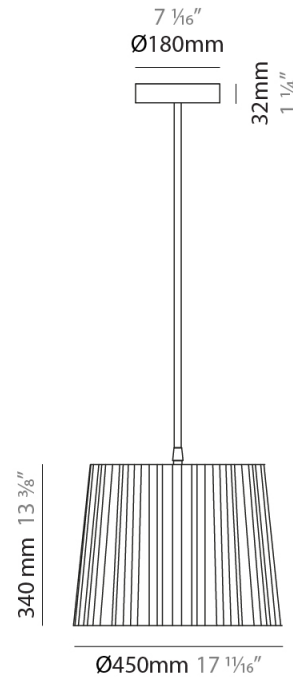

RAFIA SUSPENSION

D51025-

base number   Finish
Options

1. To build a product code in our configurator select the specify button on the base model # product page
2. To build a manual product code on this datasheet choose from the options listed below in blue font and add the suffix to the base model #

GENERAL

Series: Rafia
Brand: Fambuena
Division: Design
Mounting Type: Suspension
Mounting Location: Ceiling
Subcategory: Pendant

PHYSICAL

Shape: Cylinder
Diameter (mm): 450
Diameter (in): 17 ¹¹/₁₆
Height (mm): 340
Height (in): 13 ³/₈
Light Distribution: Direct
Diffuser: Rope Shade
Fixture Finish: [BEI](#) / [RED](#) / [WHI](#)
Fixture Material: Fabric Cord
Cable Details: Cable length 2000mm / 79"

ELECTRICAL

Number of Lamps: 1
Lamp Type: LED Retrofit
Lamp Shape: A19
Bulb Included: Bulb Not Included
Max. Wattage Per Lamp (W): 11
Lamp Base: E26
Input Voltage (V): 120
Upon Request: 277Vac / GU24

LED

OPTICAL

RATINGS AND CERTIFICATIONS

Certified By: Certified for North American Standards
IP rating: IP20

PROJECT	_____
TYPE	_____
SPECIFIER	_____
QUANTITY	_____
DATE	_____