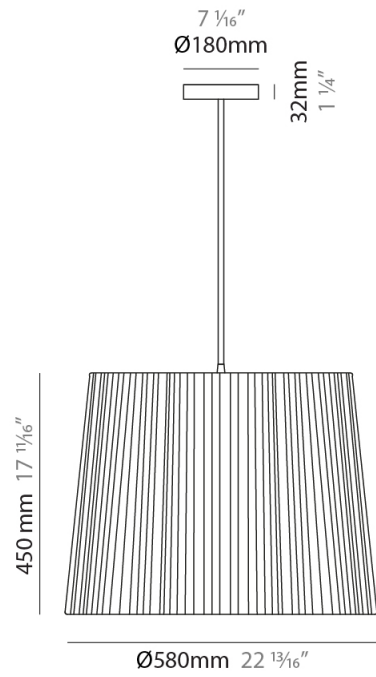

PROJECT	
TYPE	
SPECIFIER	
QUANTITY	
DATE	

RAFIA SUSPENSION

D51026-

base number   Finish
Options

1. To build a product code in our configurator select the specify button on the base model # product page
2. To build a manual product code on this datasheet choose from the options listed below in blue font and add the suffix to the base model #

GENERAL

Series: Rafia
Brand: Fambuena
Division: Design
Mounting Type: Suspension
Mounting Location: Ceiling
Subcategory: Pendant

PHYSICAL

Shape: Cylinder
Diameter (mm): 580
Diameter (in): 22 ¹³/₁₆
Height (mm): 450
Height (in): 17 ¹¹/₁₆
Light Distribution: Direct
Diffuser: Rope Shade
Fixture Finish: [BEI / RED / WHI](#)
Fixture Material: Fabric Cord
Cable Details: Cable length 2000mm / 79"

ELECTRICAL

Number of Lamps: 1
Lamp Type: LED Retrofit
Lamp Shape: A19
Bulb Included: Bulb Not Included
Max. Wattage Per Lamp (W): 12
Lamp Base: E26
Input Voltage (V): 120
Upon Request: 277Vac / GU24

LED

OPTICAL

RATINGS AND CERTIFICATIONS

Certified By: Certified for North American Standards
IP rating: IP20