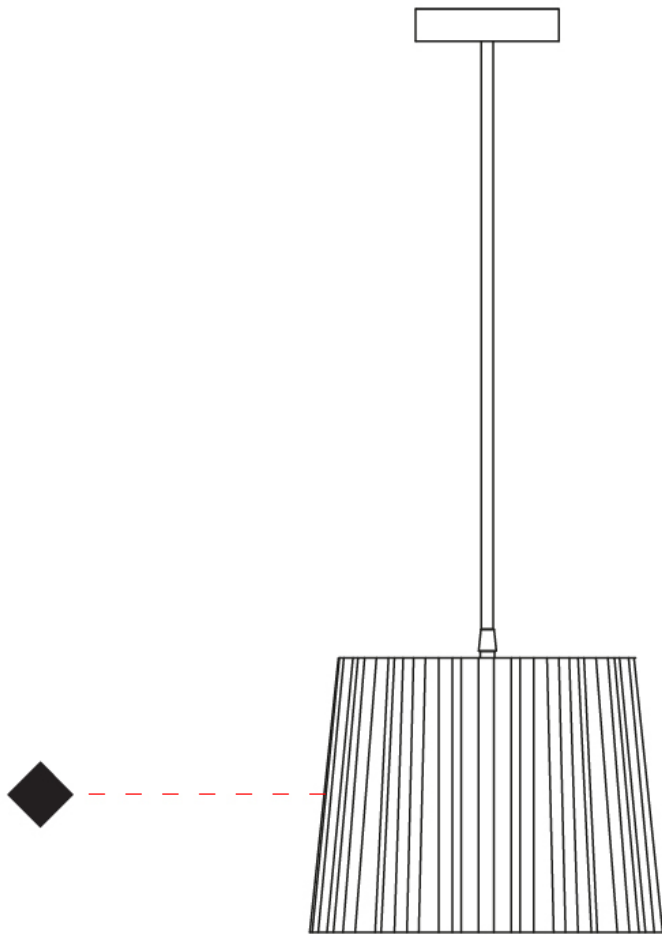

RAFIA SUSPENSION

D51025-

PROJECT

TYPE

SPECIFIER

QUANTITY

DATE