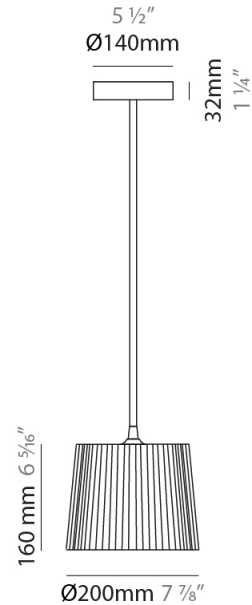

PROJECT	
TYPE	
SPECIFIER	
QUANTITY	
DATE	

RAFIA SUSPENSION

D51023-

base number   Finish
Options

1. To build a product code in our configurator select the specify button on the base model # product page
2. To build a manual product code on this datasheet choose from the options listed below in blue font and add the suffix to the base model #

GENERAL

Series: Rafia
Brand: Fambuena
Division: Design
Mounting Type: Suspension
Mounting Location: Ceiling
Subcategory: Pendant

PHYSICAL

Shape: Cylinder
Diameter (mm): 200
Diameter (in): 7 7/8
Height (mm): 160
Height (in): 6 3/16
Light Distribution: Direct
Diffuser: Rope Shade
Fixture Finish: [BEI](#) / [RED](#) / [WHI](#)
Fixture Material: Fabric Cord
Cable Details: Cable length 2000mm / 79"

ELECTRICAL

Number of Lamps: 1
Lamp Type: LED Retrofit
Lamp Shape: A15
Bulb Included: Bulb Not Included
Max. Wattage Per Lamp (W): 4
Lamp Base: E26
Input Voltage (V): 120
Upon Request: 277Vac / GU24

LED

OPTICAL

RATINGS AND CERTIFICATIONS

Certified By: Certified for North American Standards
IP rating: IP20