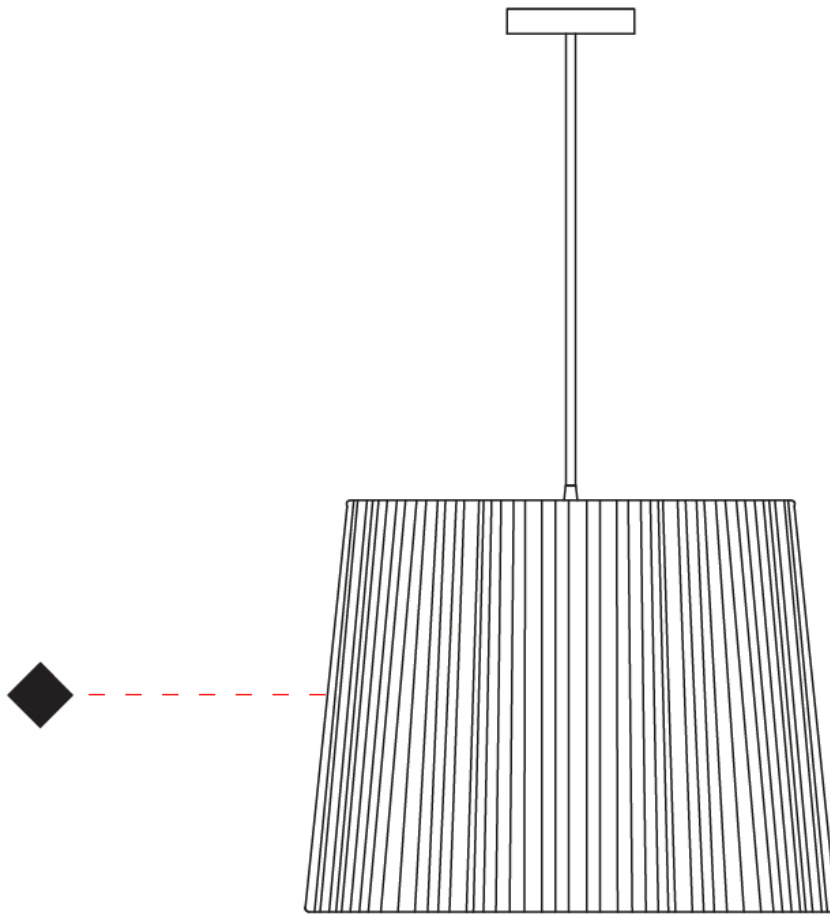

RAFIA SUSPENSION

D51026-

PROJECT _____

TYPE _____

SPECIFIER _____

QUANTITY _____

DATE _____