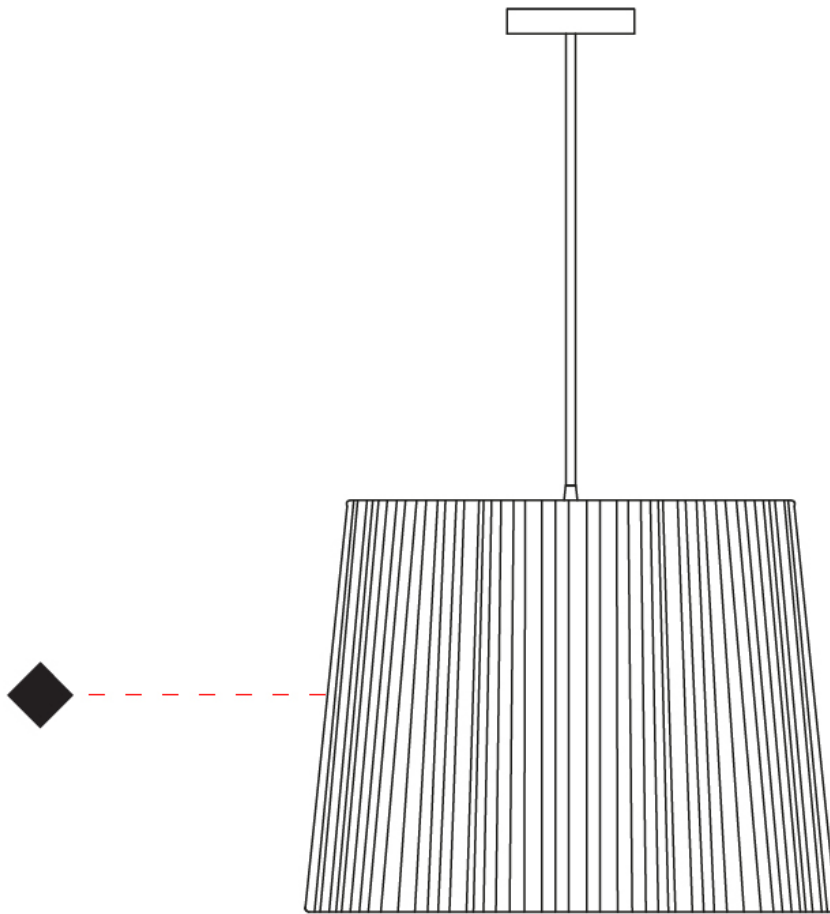

RAFIA SUSPENSION

D51026-

PROJECT _____

TYPE _____

SPECIFIER _____

QUANTITY _____

DATE _____