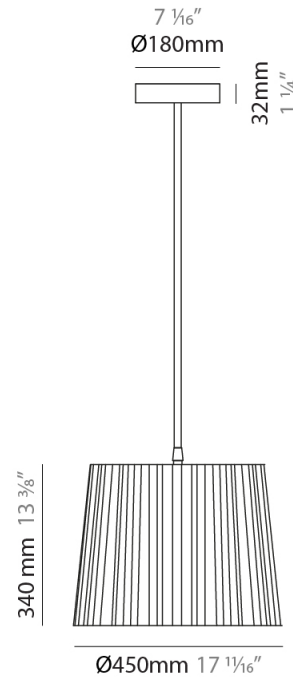

RAFIA SUSPENSION

D51025-

base number   Finish
Options

1. To build a product code in our configurator select the specify button on the base model # product page
2. To build a manual product code on this datasheet choose from the options listed below in blue font and add the suffix to the base model #

GENERAL

Series: Rafia
Brand: Fambuena
Division: Design
Mounting Type: Suspension
Mounting Location: Ceiling
Subcategory: Pendant

PHYSICAL

Shape: Cylinder
Diameter (mm): 450
Diameter (in): 17 ¹¹/₁₆
Height (mm): 340
Height (in): 13 ³/₈
Light Distribution: Direct
Diffuser: Rope Shade
Fixture Finish: BEI / RED / WHI
Fixture Material: Fabric Cord
Cable Details: Cable length 2000mm / 79"

ELECTRICAL

Number of Lamps: 1
Lamp Type: LED Retrofit
Lamp Shape: A19
Bulb Included: Bulb Not Included
Max. Wattage Per Lamp (W): 11
Lamp Base: E26
Input Voltage (V): 120
Upon Request: 277Vac / GU24

LED

OPTICAL

RATINGS AND CERTIFICATIONS

Certified By: Certified for North American Standards
IP rating: IP20

PROJECT	_____
TYPE	_____
SPECIFIER	_____
QUANTITY	_____
DATE	_____