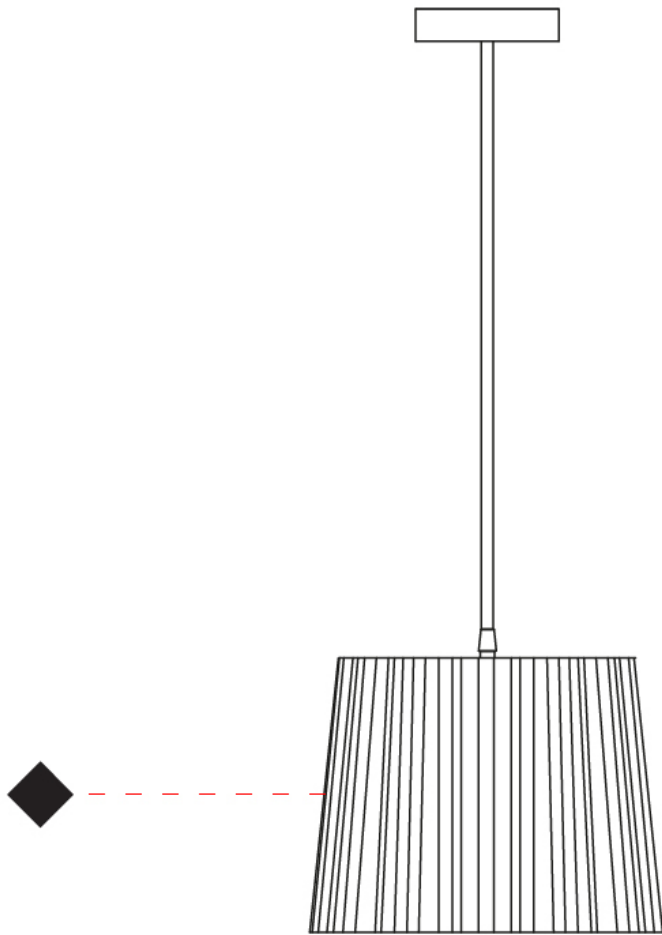

RAFIA SUSPENSION

D51025-

PROJECT _____

TYPE _____

SPECIFIER _____

QUANTITY _____

DATE _____

D