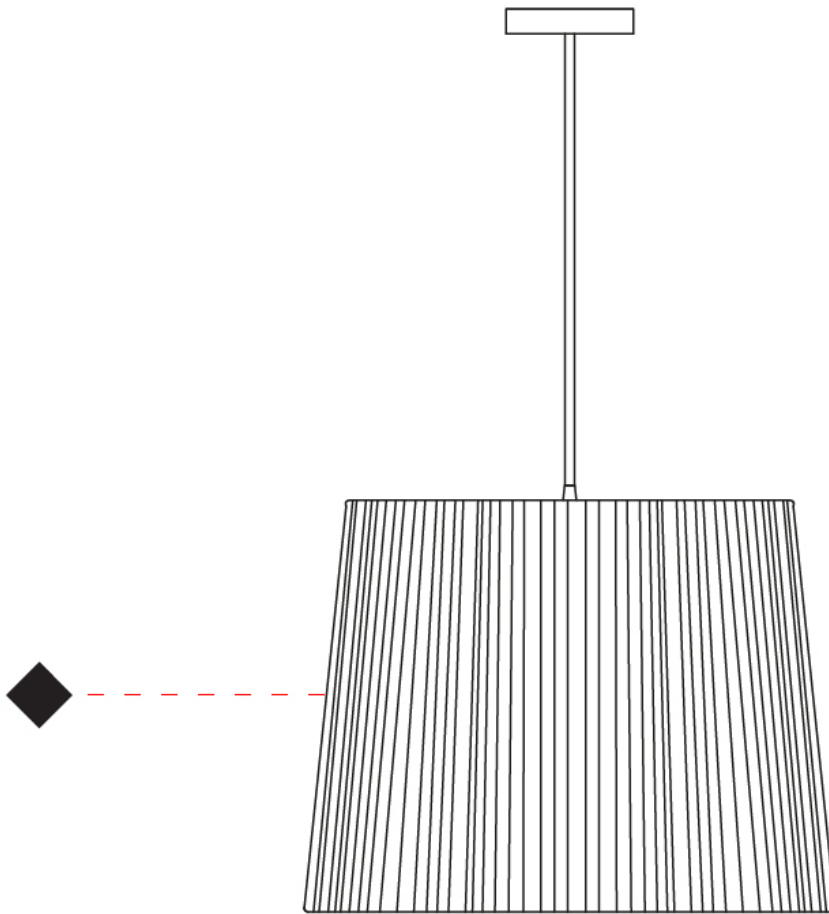

RAFIA SUSPENSION

D51026-

PROJECT

TYPE

SPECIFIER

QUANTITY

DATE

D