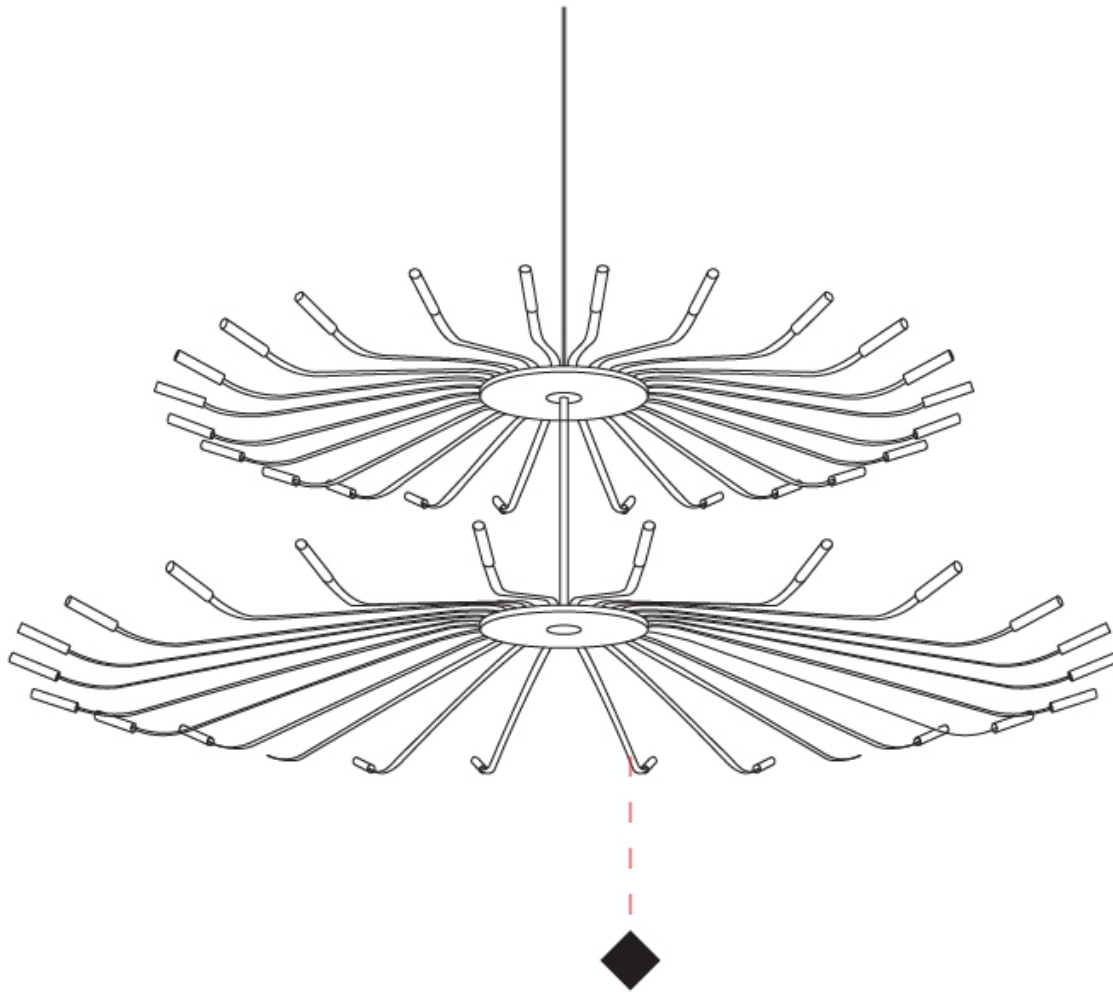

RAGGIO SUSPENSION

D41074-

PROJECT _____

TYPE _____

SPECIFIER _____

QUANTITY _____

DATE _____

D