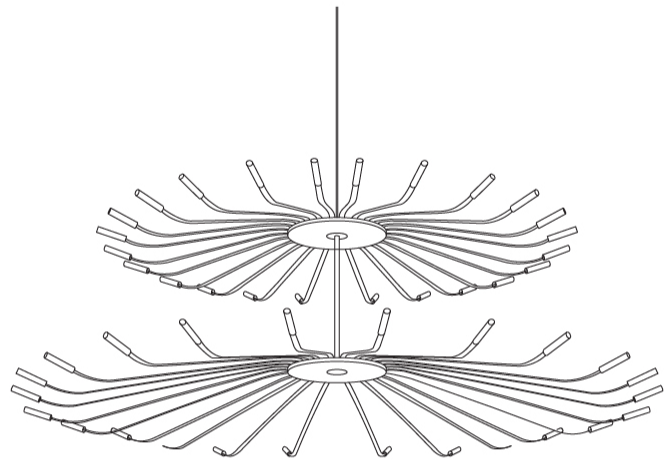

RAGGIO SUSPENSION

D41074- _____ - _____

base number   Color   Finish
                          Temperature   Options

1. To build a product code in our configurator select the specify button on the base model # product page
2. To build a manual product code on this datasheet choose from the options listed below in blue font and add the suffix to the base model #

GENERAL

Series: Raggio
Partner: Icone
Division: Design
Installation: Suspension
Product Type: Chandelier
Mounting Location: Ceiling

PHYSICAL

Shape: Sphere
Diameter (mm): 1350
Diameter (in): 53 1/8
Diffuser: PMMA - Opal
Fixture Finish: WHI / SMS
Fixture Material: Glass / Aluminum

ELECTRICAL

Lamp Type: LED
Input Wattage (W): 57.7
Total Output Wattage (W): 49
Driver Included: No
Driver Location: Remote
Driver Type: Constant Voltage - Universal
Driver Class: Class 2
Housing: ENCP1 ENCP8
Input Voltage (V): 120 - 277
Output Voltage (V): 24

LED

Color Temperature (°K): 2700 / 3000
Nominal Lumen (lm): 7000
CRI: >90 CRI
Lamp Life (hrs): 50000

OPTICAL

RATINGS AND CERTIFICATIONS

Certified By: Certified for North American Standards
IP rating: IP20

Ø1350mm 53 1/8"