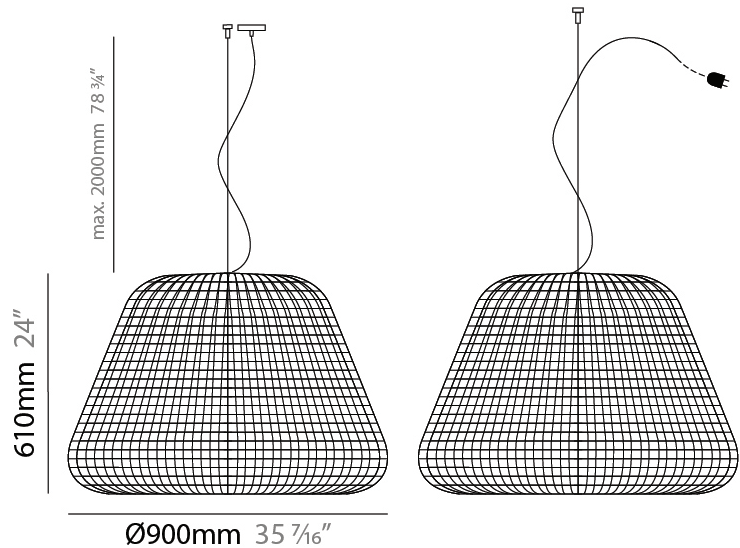

PROJECT	
TYPE	
SPECIFIER	
QUANTITY	
DATE	

RALPH SUSPENSION

E81432

base number

1. To build a product code in our configurator select the specify button on the base model # product page
2. To build a manual product code on this datasheet choose from the options listed below in blue font and add the suffix to the base model #

GENERAL

Series: Ralph
Brand: Panzeri
Division: Exterior
Mounting Type: Suspension
Mounting Location: Ceiling
Subcategory: Pendant

PHYSICAL

Shape: Dome
Diameter (mm): 900
Diameter (in): 35 7/16
Height (mm): 610
Height (in): 24
Max. Overall Height (mm): 2610
Max. Overall Height (in): 102 3/4
Light Distribution: Downlight
Weight (kg): 6.2
Weight (lbs): 13.67
Diffuser: Clear PMMA
Fixture Finish: MEB
Fixture Material: Synthetic Rattan
Cable Details: 2000mm / 78 3/4" Cable and 4500mm / 177 3/16" Orange polyurethane power cable with plug.

ELECTRICAL

Number of Lamps: 1
Lamp Type: LED Retrofit
Lamp Shape: A19
Bulb Included: Bulb Not Included
Total Output Wattage (W): 10
Max. Wattage Per Lamp (W): 10
Lamp Base: E26
Input Voltage (V): 120

LED

OPTICAL

RATINGS AND CERTIFICATIONS

Certified By: CSA Certified to UL and CSA Standards
IP rating: IP65