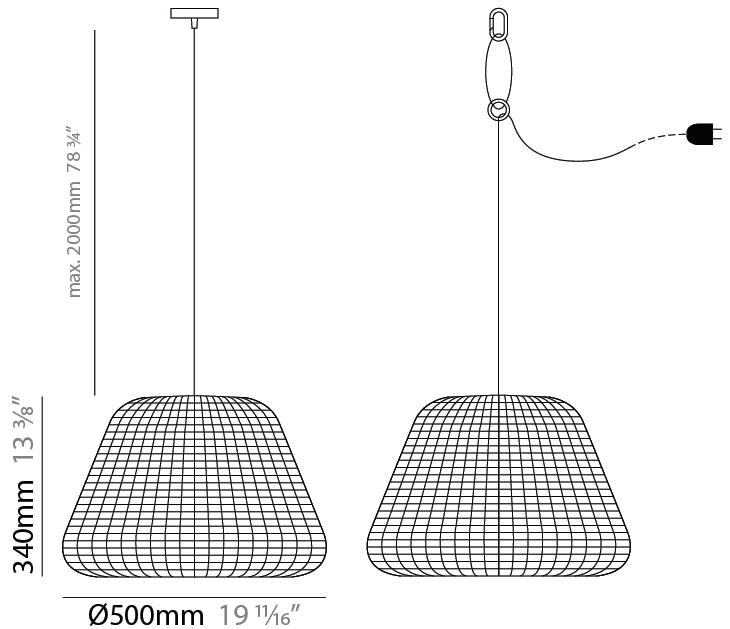

RALPH SUSPENSION

E81396

base number

1. To build a product code in our configurator select the specify button on the base model # product page
2. To build a manual product code on this datasheet choose from the options listed below in blue font and add the suffix to the base model #

GENERAL

Series: Ralph
Brand: Panzeri
Division: Exterior
Mounting Type: Suspension
Mounting Location: Ceiling
Subcategory: Pendant

PHYSICAL

Shape: Dome
Diameter (mm): 500
Diameter (in): 19 11/16
Height (mm): 340
Height (in): 13 3/8
Max. Overall Height (mm): 2340
Max. Overall Height (in): 92 1/8
Light Distribution: Downlight
Weight (kg): 3.6
Weight (lbs): 8
Diffuser: Metallized Brown Synthetic Rattan and Clear PMMA
Fixture Material: Synthetic Rattan
Cable Details: 4500mm / 177 3/16" Orange polyurethane power cable with plug.

ELECTRICAL

Number of Lamps: 1
Lamp Type: LED Retrofit
Lamp Shape: A19
Bulb Included: Bulb Not Included
Total Output Wattage (W): 7
Max. Wattage Per Lamp (W): 7
Lamp Base: E26
Input Voltage (V): 120

LED

OPTICAL

RATINGS AND CERTIFICATIONS

Certified By: CSA Certified to UL and CSA Standards
IP rating: IP65