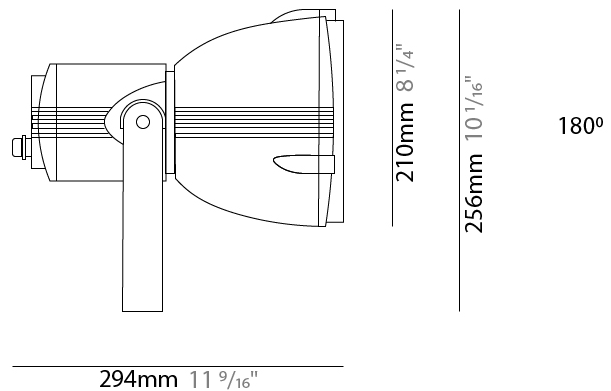

GENERAL

Series: Reef
Partner: Side
Division: Exterior
Installation: Surface
Product Type: Flood
Mounting Location: Above Ground
Light Distribution: Adjustable

PHYSICAL

Shape: Dome
Diameter (mm): 210
Diameter (in): 8 1/4
Length (mm): 294
Length (in): 11 9/16
Height (mm): 256
Height (in): 10 1/16
Weight (kg): 4.3
Weight (lbs): 9.48
Diffuser: Clear tempered glass
Fixture Finish: BLK / GRY
Fixture Material: Aluminum Die Cast

ELECTRICAL

Lamp Type: LED (Zhaga Standard)
Input Wattage (W): 44
Total Output Wattage (W): 36.5
Dimming: Tri-Mode (Non-Dimming and Phase Dimming (120Vac only) and 0-10V Dimming)
Driver Included: Yes
Driver Location: Integrated
Driver Type: Constant Current - Universal
Driver Class: Class 2
Input Voltage (V): 120 - 277
Constant Current (MA): 1050
Upon Request: (Not included - see components [IP65 or higher enclosure to be supplied by others]) Remote: 0-10Vdc dimming

LED

Color Temperature (°K): 3000 / 4000
Max. Delivered Lumen (lm): 5452.9 / 5670.6
Nominal Lumen (lm): 6010 / 6250
CRI: >80 CRI
Lamp Life (hrs): 50000

OPTICAL

Optic°: 15 / 25 / 40

RATINGS AND CERTIFICATIONS

Certified By: Certified for North American Standards
IP rating: IP65
IK Rating: IK06

4kg / 8.82 lbs