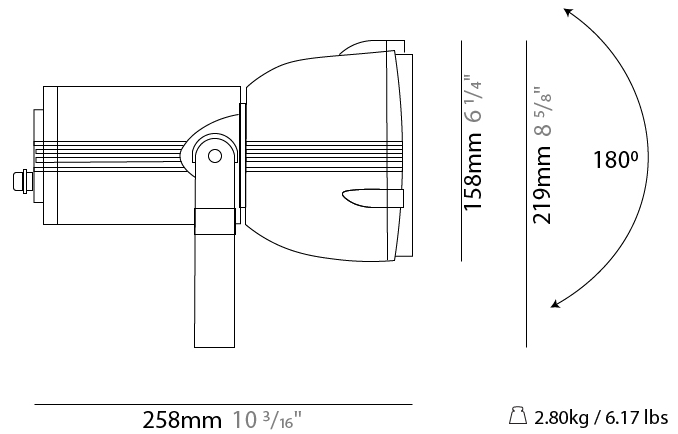

GENERAL

Series: Reef
Subseries: Mini Reef
Partner: Side
Division: Exterior
Installation: Surface
Product Type: Flood
Mounting Location: Above Ground
Light Distribution: Adjustable

PHYSICAL

Shape: Dome
Diameter (mm): 158
Diameter (in): 6 1/4
Length (mm): 258
Length (in): 10 3/16
Height (mm): 219
Height (in): 8 5/8
Weight (kg): 2.2
Weight (lbs): 4.85
Diffuser: Clear tempered glass
Fixture Finish: WHI / BLK / GRY
Fixture Material: Aluminum Die Cast

ELECTRICAL

Lamp Type: LED (Zhaga Standard)
Input Wattage (W): 27.6
Total Output Wattage (W): 24.3
Dimming: Tri-Mode (Non-Dimming and Phase Dimming (120Vac only) and 0-10V Dimming)
Driver Included: Yes
Driver Location: Integrated
Driver Type: Constant Current - Universal
Driver Class: Class 2
Input Voltage (V): 120 - 277
Constant Current (MA): 700
Upon Request: (Not included - see components [IP65 or higher enclosure to be supplied by others]) Remote: 0-10Vdc dimming

LED

Color Temperature (°K): 3000 / 4000
Max. Delivered Lumen (lm): 3605.9 / 3854.5
Nominal Lumen (lm): 4425 / 4730
CRI: >80 CRI
Lamp Life (hrs): 50000

OPTICAL

Optic°: 15 / 30 / 60

RATINGS AND CERTIFICATIONS

Certified By: Certified for North American Standards
IP rating: IP65
IK Rating: IK06