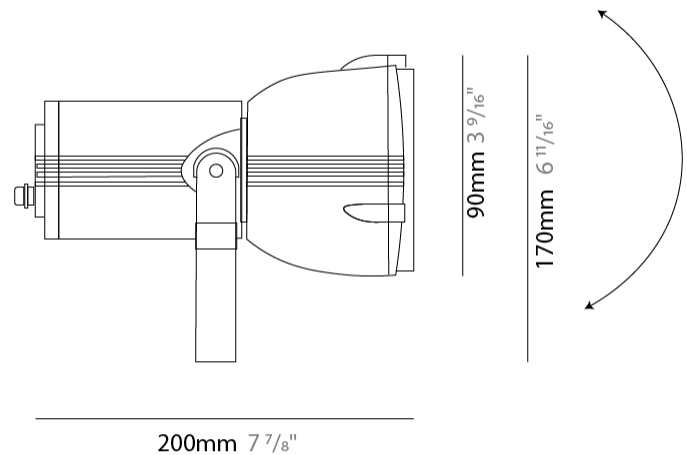

GENERAL

Series: Reef
Subseries: Micro Reef
Partner: Side
Division: Exterior
Installation: Surface
Product Type: Flood
Mounting Location: Above Ground
Light Distribution: Adjustable

PHYSICAL

Shape: Dome
Diameter (mm): 90
Diameter (in): 3 ⁹/₁₆
Length (mm): 200
Length (in): 7 ⁷/₈
Height (mm): 170
Height (in): 6 ¹¹/₁₆
Weight (kg): 0.9
Weight (lbs): 1.98
Diffuser: Clear tempered glass
Fixture Finish: WHI / BLK / GRY
Fixture Material: Aluminum Die Cast

ELECTRICAL

Lamp Type: LED (Zhaga Standard)
Input Wattage (W): 10
Total Output Wattage (W): 9
Dimming: Tri-Mode (Non-Dimming and Phase Dimming (120Vac only) and 0-10V Dimming)
Driver Included: No
Driver Location: Remote
Driver Type: Constant Current - Universal
Driver Class: Class 2
Input Voltage (V): 120 - 277
Constant Current (MA): 250
Upon Request: (Not included - see components [IP65 or higher enclosure to be supplied by others]) 0-10Vdc dimming / Phase dimming @120Vac only / 277Vac

LED

Color Temperature (°K): 3000 / 4000
Max. Delivered Lumen (lm): 758 / 821.9
Nominal Lumen (lm): 830 / 900
CRI: >80 CRI
Lamp Life (hrs): 50000

OPTICAL

Optic°: 10 / 25

RATINGS AND CERTIFICATIONS

Certified By: Certified for North American Standards
IP rating: IP65
IK Rating: IK06