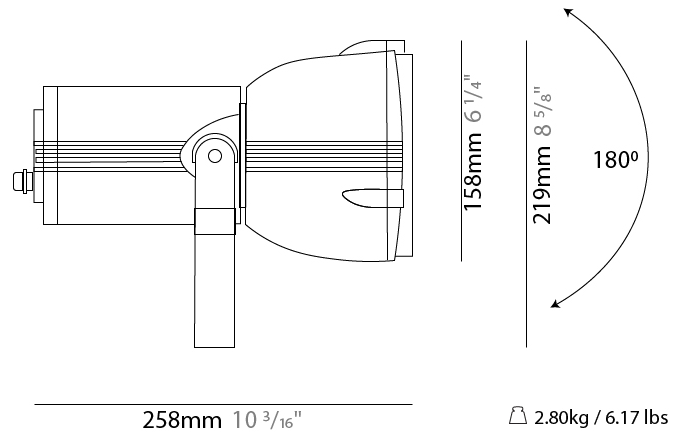

GENERAL

Series: Reef
Subseries: Mini Reef
Partner: Side
Division: Exterior
Installation: Surface
Product Type: Flood
Mounting Location: Above Ground
Light Distribution: Adjustable

PHYSICAL

Shape: Dome
Diameter (mm): 158
Diameter (in): 6 1/4
Length (mm): 258
Length (in): 10 3/16
Height (mm): 219
Height (in): 8 5/8
Weight (kg): 2.2
Weight (lbs): 4.85
Diffuser: Clear tempered glass
Fixture Finish: WHI / BLK / GRY
Fixture Material: Aluminum Die Cast

ELECTRICAL

Lamp Type: LED (Zhaga Standard)
Input Wattage (W): 27.6
Total Output Wattage (W): 24.3
Dimming: Tri-Mode (Non-Dimming and Phase Dimming (120Vac only) and 0-10V Dimming)
Driver Included: Yes
Driver Location: Integrated
Driver Type: Constant Current - Universal
Driver Class: Class 2
Input Voltage (V): 120 - 277
Constant Current (MA): 700
Upon Request: (Not included - see components [IP65 or higher enclosure to be supplied by others]) Remote: 0-10Vdc dimming

LED

Color Temperature (°K): 3000 / 4000
Max. Delivered Lumen (lm): 3605.9 / 3854.5
Nominal Lumen (lm): 4425 / 4730
CRI: >80 CRI
Lamp Life (hrs): 50000

OPTICAL

Optic°: 15 / 30 / 60

RATINGS AND CERTIFICATIONS

Certified By: Certified for North American Standards
IP rating: IP65
IK Rating: IK06