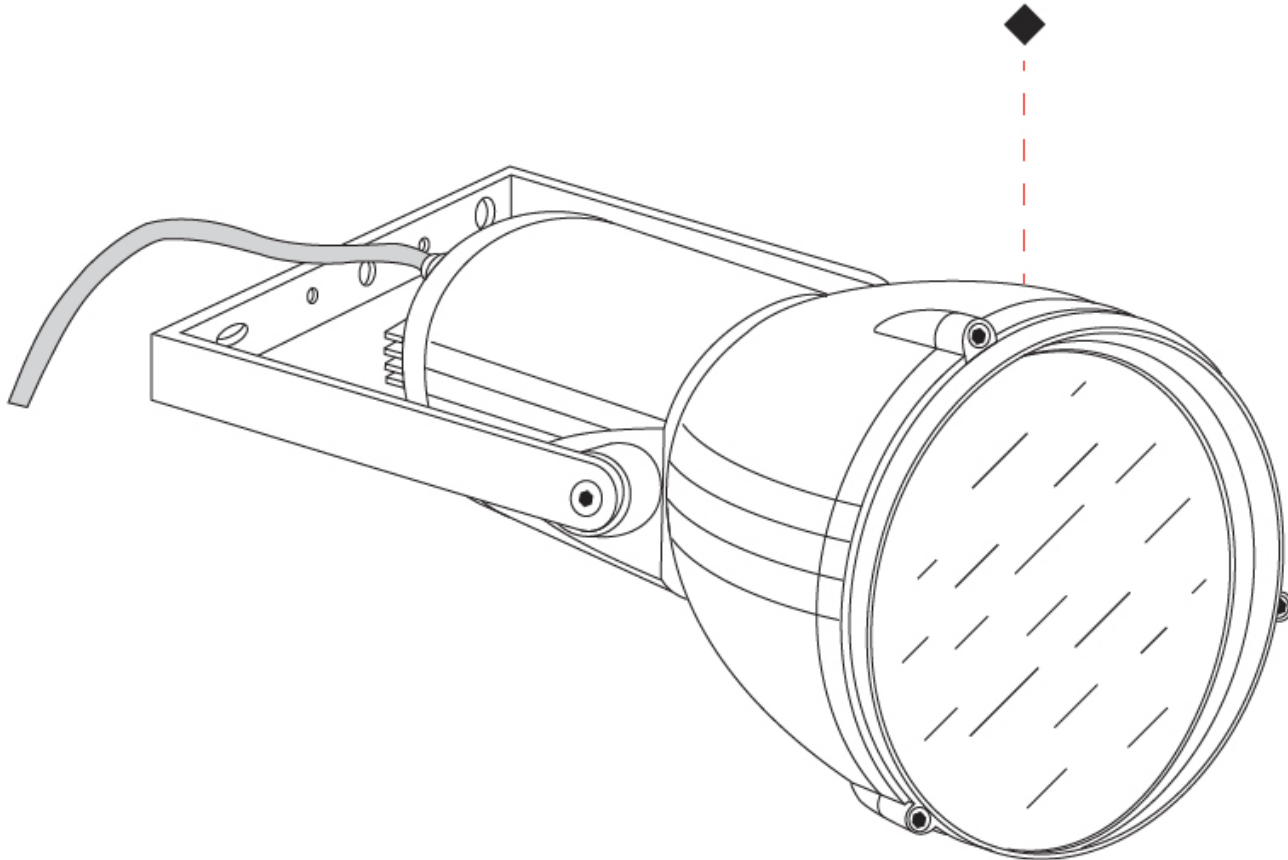

REEF SURFACE

E10F0033-

PROJECT	_____
TYPE	_____
SPECIFIER	_____
QUANTITY	_____
DATE	_____

E