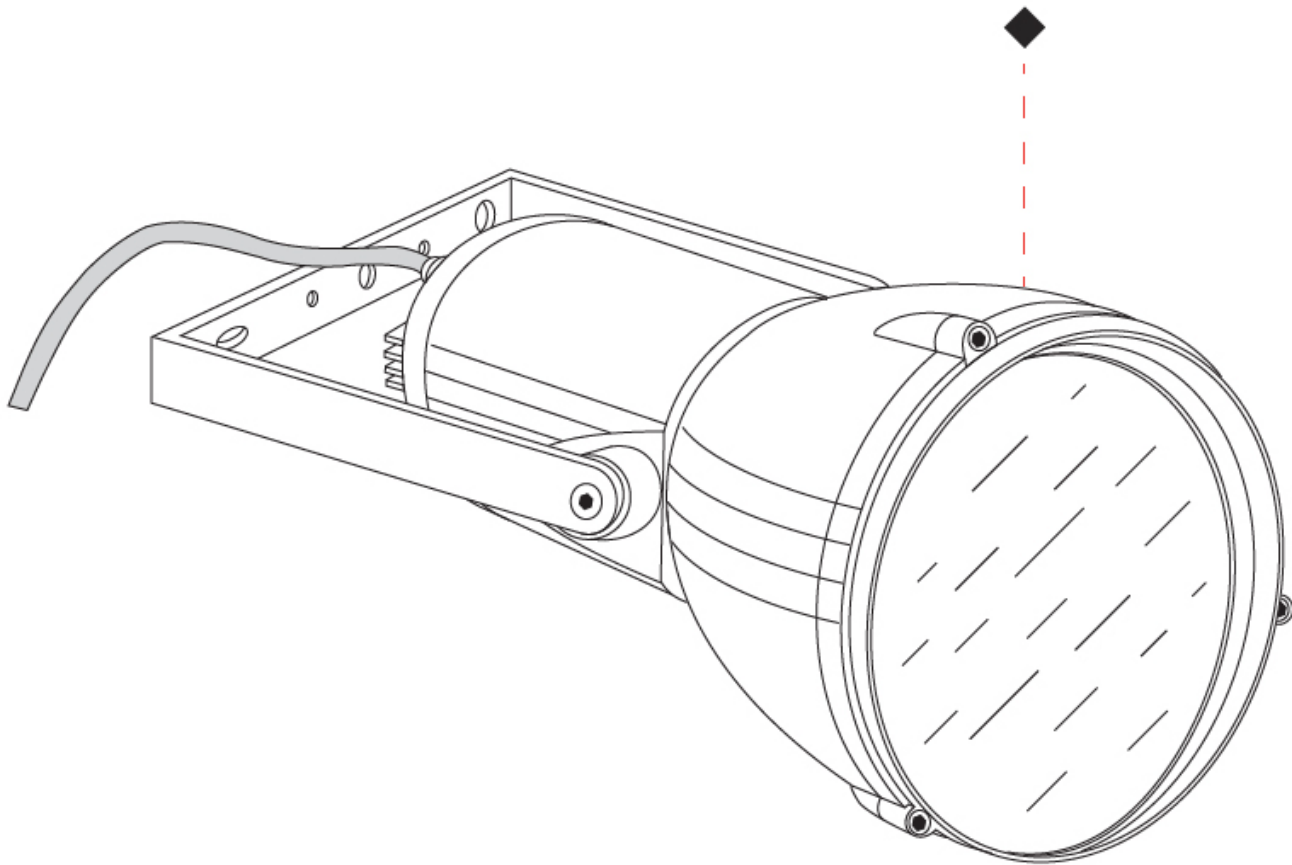

REEF SURFACE

E10F0033-

PROJECT	_____
TYPE	_____
SPECIFIER	_____
QUANTITY	_____
DATE	_____

E