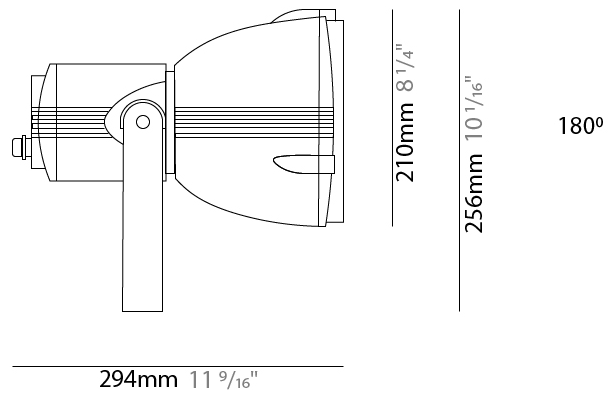

GENERAL

Series: Reef
Brand: Side
Division: Exterior
Mounting Type: Surface
Mounting Location: Above Ground
Subcategory: Flood

PHYSICAL

Shape: Dome
Diameter (mm): 210
Diameter (in): 8 1/4
Length (mm): 294
Length (in): 11 9/16
Height (mm): 256
Height (in): 10 1/16
Light Distribution: Adjustable / Direct
Weight (kg): 4.3
Weight (lbs): 9.48
Diffuser: Clear tempered glass
Fixture Finish: BLK / GRY
Fixture Material: Aluminum Die Cast

ELECTRICAL

Lamp Type: LED (Zhaga Standard)
Input Wattage (W): 40.1
Total Output Wattage (W): 36.5
Dimming: Tri-Mode (Non-Dimming and Phase Dimming (120Vac only) and 0-10V Dimming)
Driver Included: Yes
Driver Location: Integrated
Driver Type: Constant Current - Universal
Driver Class: Class 2
Input Voltage (V): 120 - 277
Constant Current (MA): 1050
Upon Request: (Not included - see components [IP65 or higher enclosure to be supplied by others]) Remote: 0-10Vdc dimming

LED

Color Temperature (°K): 3000 / 4000
Max. Delivered Lumen (lm): 5452.9 / 5670.6
Nominal Lumen (lm): 6010 / 6250
CRI: >80 CRI
Lamp Life (hrs): 50000

OPTICAL

Optic°: 15 / 25 / 40

RATINGS AND CERTIFICATIONS

Certified By: Certified for North American Standards
IP rating: IP65
IK Rating: IK06

4kg / 8.82 lbs