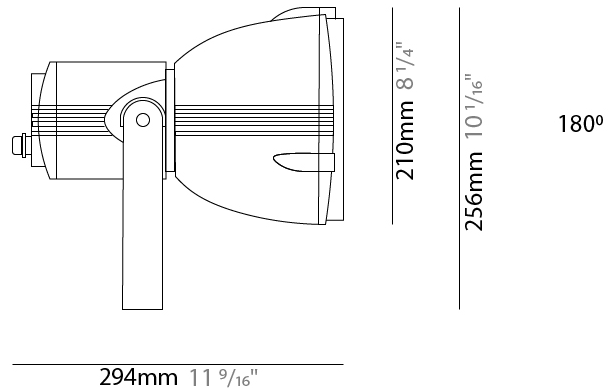

GENERAL

Series: Reef
Brand: Side
Division: Exterior
Mounting Type: Surface
Mounting Location: Above Ground
Subcategory: Flood

PHYSICAL

Shape: Dome
Diameter (mm): 210
Diameter (in): 8 1/4
Length (mm): 294
Length (in): 11 9/16
Height (mm): 256
Height (in): 10 1/16
Light Distribution: Adjustable / Direct
Weight (kg): 4.3
Weight (lbs): 9.48
Diffuser: Clear tempered glass
Fixture Finish: BLK / GRY
Fixture Material: Aluminum Die Cast

ELECTRICAL

Lamp Type: LED (Zhaga Standard)
Input Wattage (W): 40.1
Total Output Wattage (W): 36.5
Dimming: Tri-Mode (Non-Dimming and Phase Dimming (120Vac only) and 0-10V Dimming)
Driver Included: Yes
Driver Location: Integrated
Driver Type: Constant Current - Universal
Driver Class: Class 2
Input Voltage (V): 120 - 277
Constant Current (MA): 1050
Upon Request: (Not included - see components [IP65 or higher enclosure to be supplied by others]) Remote: 0-10Vdc dimming

LED

Color Temperature (°K): 3000 / 4000
Max. Delivered Lumen (lm): 5452.9 / 5670.6
Nominal Lumen (lm): 6010 / 6250
CRI: >80 CRI
Lamp Life (hrs): 50000

OPTICAL

Optic°: 15 / 25 / 40

RATINGS AND CERTIFICATIONS

Certified By: Certified for North American Standards
IP rating: IP65
IK Rating: IK06

4kg / 8.82 lbs