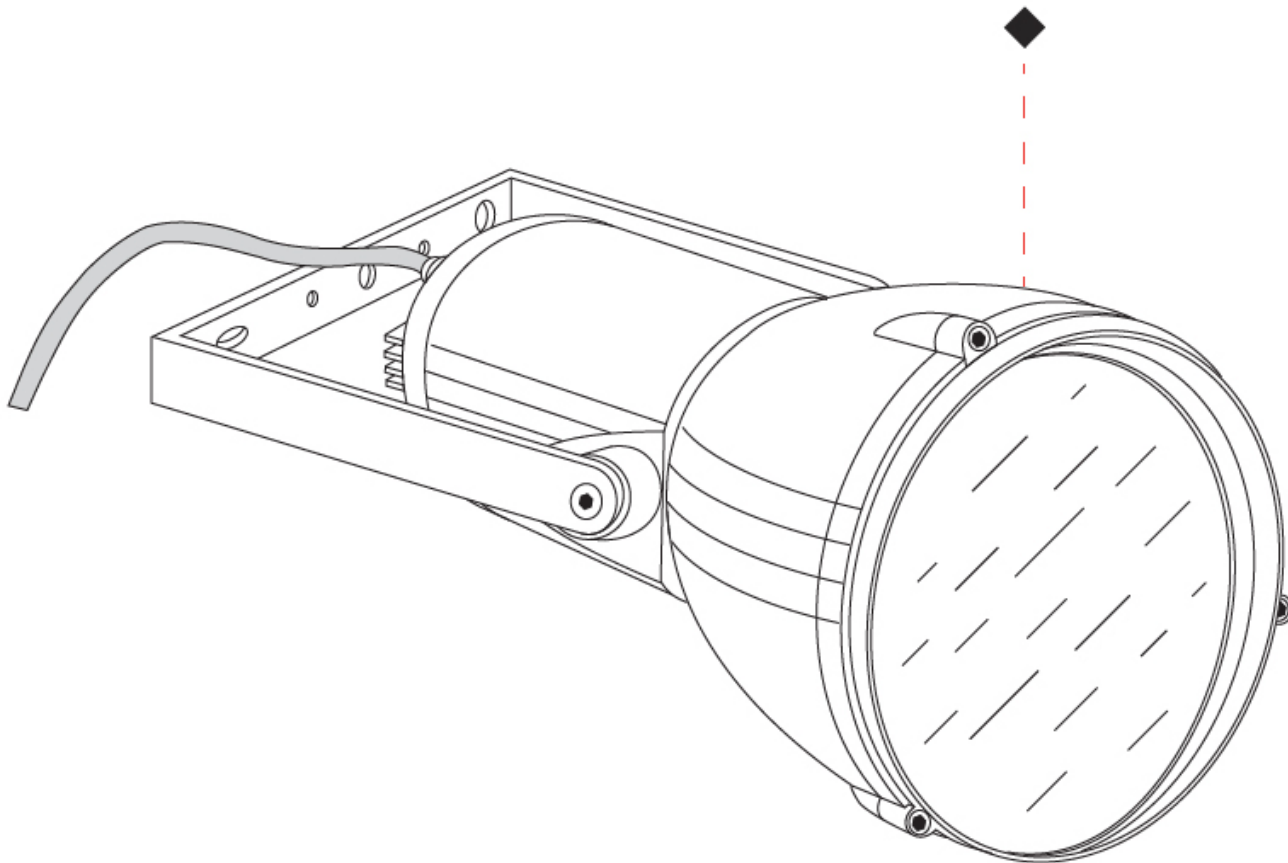

REEF SURFACE

E10F0033-

PROJECT _____

TYPE _____

SPECIFIER _____

QUANTITY _____

DATE _____

E