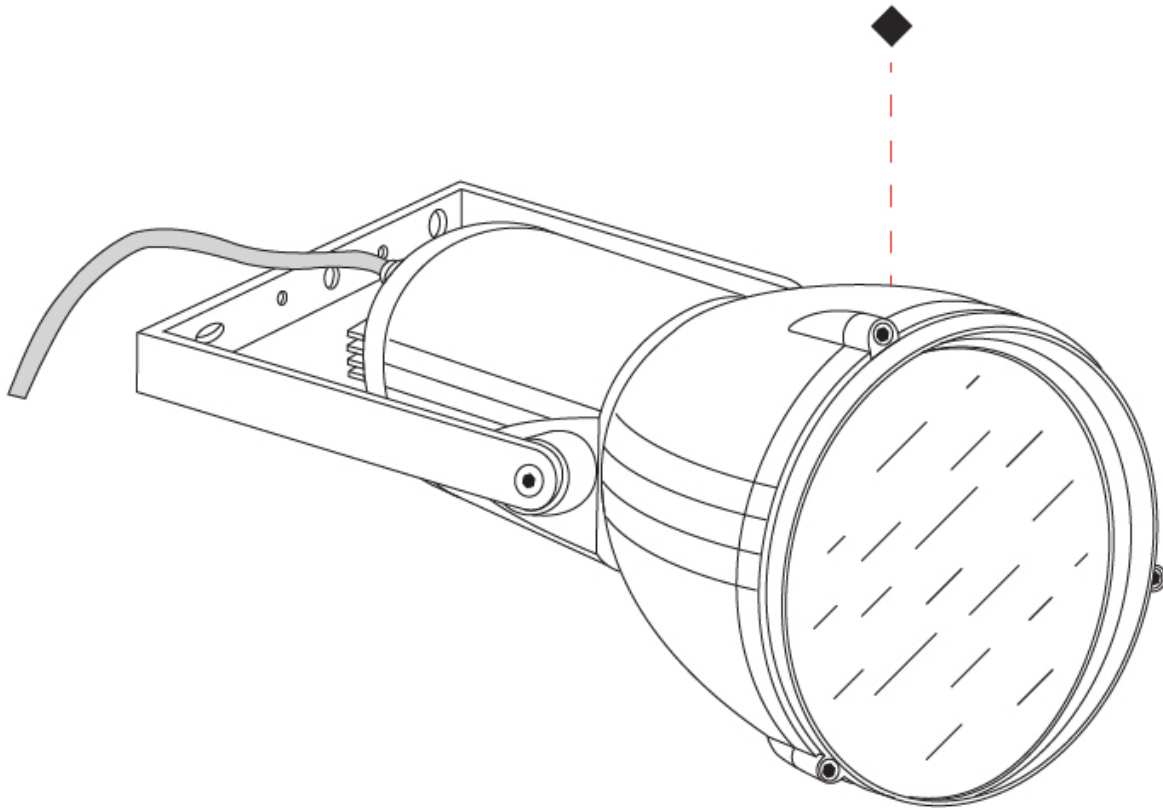

MINI REEF SURFACE

E10F0015-

PROJECT	_____
TYPE	_____
SPECIFIER	_____
QUANTITY	_____
DATE	_____

E