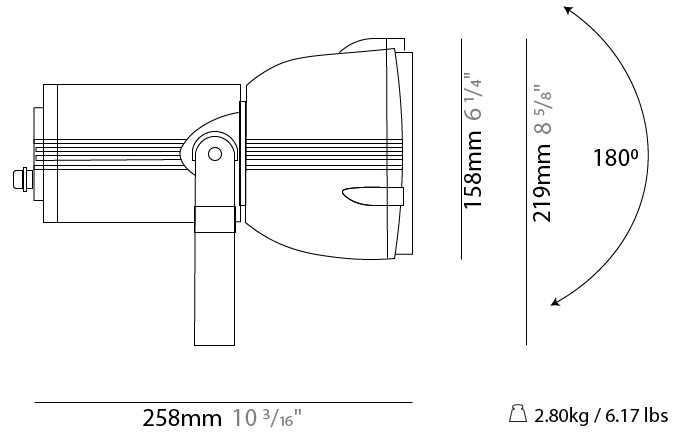

GENERAL

Series: Reef
Subseries: Mini Reef
Partner: Side
Division: Exterior
Installation: Surface
Product Type: Flood
Mounting Location: Above Ground
Light Distribution: Adjustable

PHYSICAL

Shape: Dome
Diameter (mm): 158
Diameter (in): 6 1/4
Length (mm): 258
Length (in): 10 3/16
Height (mm): 219
Height (in): 8 5/8
Weight (kg): 2.2
Weight (lbs): 4.85
Diffuser: Clear tempered glass
Fixture Finish: WHI / BLK / GRY
Fixture Material: Aluminum Die Cast

ELECTRICAL

Lamp Type: LED (Zhaga Standard)
Input Wattage (W): 27.6
Total Output Wattage (W): 24.3
Dimming: Tri-Mode (Non-Dimming and Phase Dimming (120Vac only) and 0-10V Dimming)
Driver Included: Yes
Driver Location: Integrated
Driver Type: Constant Current - Universal
Driver Class: Class 2
Input Voltage (V): 120 - 277
Constant Current (MA): 700
Upon Request: (Not included - see components [IP65 or higher enclosure to be supplied by others]) Remote: 0-10Vdc dimming

LED

Color Temperature (°K): 3000 / 4000
Max. Delivered Lumen (lm): 3605.9 / 3854.5
Nominal Lumen (lm): 4425 / 4730
CRI: >80 CRI
Lamp Life (hrs): 50000

OPTICAL

Optic°: 15 / 30 / 60

RATINGS AND CERTIFICATIONS

Certified By: Certified for North American Standards
IP rating: IP65
IK Rating: IK06