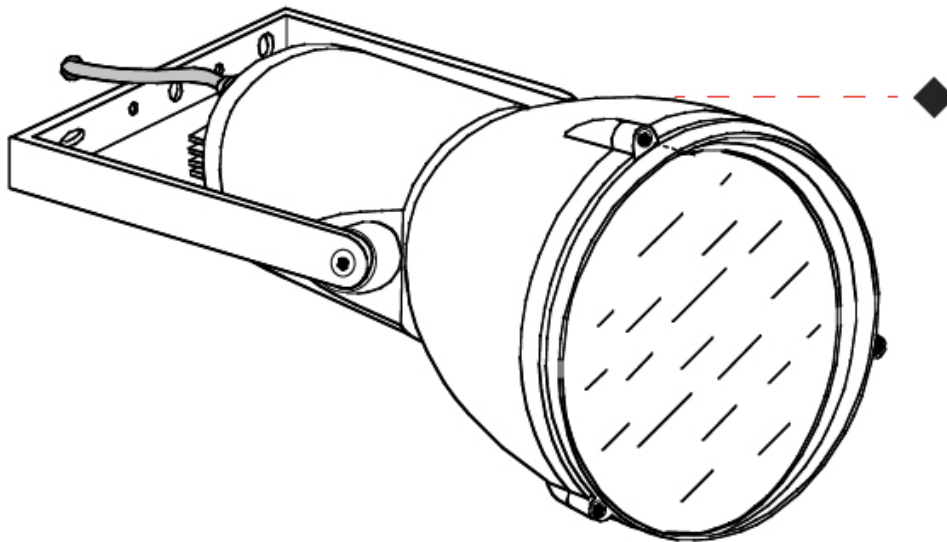

MICRO REEF SURFACE

E10F0003-

PROJECT	_____
TYPE	_____
SPECIFIER	_____
QUANTITY	_____
DATE	_____

E