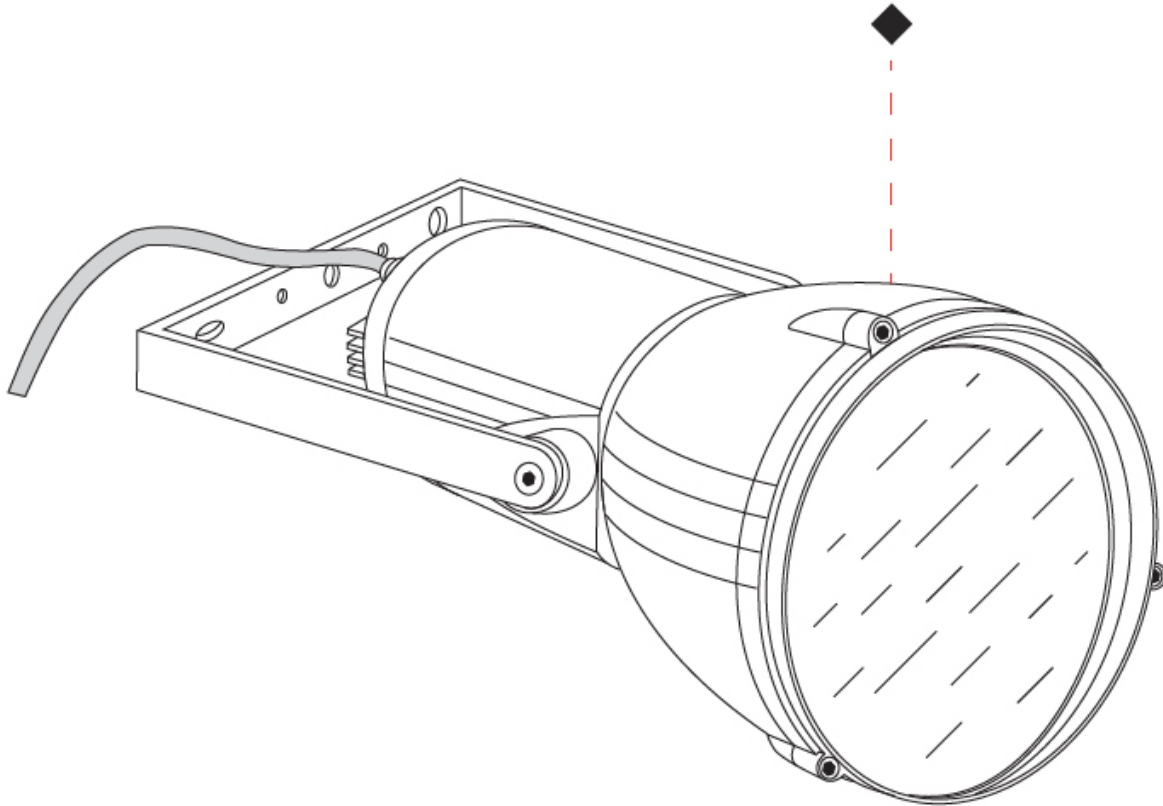

MINI REEF SURFACE

E10F0015-

PROJECT _____

TYPE _____

SPECIFIER _____

QUANTITY _____

DATE _____

E