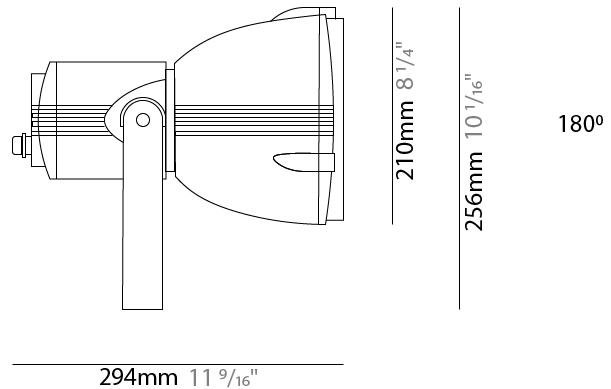

GENERAL

Series: Reef
Brand: Side
Division: Exterior
Mounting Type: Surface
Mounting Location: Above Ground
Subcategory: Flood

PHYSICAL

Shape: Dome
Diameter (mm): 210
Diameter (in): 8 1/4
Length (mm): 294
Length (in): 11 9/16
Height (mm): 256
Height (in): 10 1/16
Light Distribution: Adjustable / Direct
Weight (kg): 4.3
Weight (lbs): 9.48
Diffuser: Clear tempered glass
Fixture Finish: BLK / GR
Fixture Material: Aluminum Die Cast

ELECTRICAL

Lamp Type: LED (Zhaga Standard)
Input Wattage (W): 40.1
Total Output Wattage (W): 36.5
Dimming: Tri-Mode (Non-Dimming and Phase Dimming (120Vac only) and 0-10V Dimming)
Driver Included: Yes
Driver Location: Integrated
Driver Type: Constant Current - Universal
Driver Class: Class 2
Input Voltage (V): 120 - 277
Constant Current (MA): 1050
Upon Request: (Not included - see components [IP65 or higher enclosure to be supplied by others]) Remote: 0-10Vdc dimming

LED

Color Temperature (°K): 3000 / 4000
Max. Delivered Lumen (lm): 5452.9 / 5670.6
Nominal Lumen (lm): 6010 / 6250
CRI: >80 CRI
Lamp Life (hrs): 50000

OPTICAL

Optic°: 15 / 25 / 40

RATINGS AND CERTIFICATIONS

Certified By: Certified for North American Standards
IP rating: IP65
IK Rating: IK06

4kg / 8.82 lbs