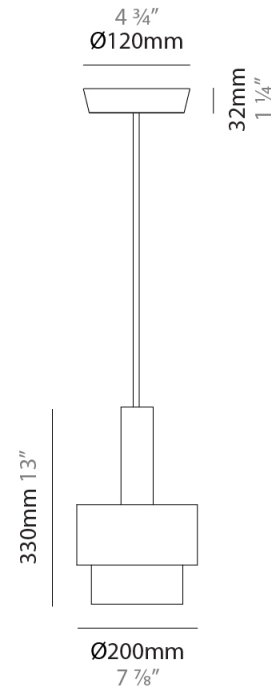

REFLECTIONS SUSPENSION

D51046-

base number   Finish
Options

1. To build a product code in our configurator select the specify button on the base model # product page
2. To build a manual product code on this datasheet choose from the options listed below in blue font and add the suffix to the base model #

GENERAL

Series: Reflections
Partner: Fambuena
Division: Design
Installation: Suspension
Product Type: Pendant
Mounting Location: Ceiling

PHYSICAL

Shape: Abstract
Diameter (mm): 200
Diameter (in): 7 7/8
Height (mm): 330
Height (in): 13
Fixture Finish: [BRA](#) / [PWT](#) / [WHI](#)
Fixture Material: Brass and Natural Ash Wood
Primary Material: Wood
Cable Details: Cable length 2000mm / 79"

ELECTRICAL

Lamp Type: LED
Total Output Wattage (W): 17
Dimming: Non-Dimmable
Driver Included: Yes
Driver Location: Integrated
Driver Type: Constant Current - 120Vac
Driver Class: Class 2
Input Voltage (V): 120 - 277
Constant Current (MA): 500
Upon Request: 0-10Vdc dimming / Phase dimming / Non-dimming
120/277Vac

LED

Number of LEDs: 1
Color Temperature (°K): 2700
Nominal Lumen (lm): 1550
CRI: >80 CRI
Lamp Life (hrs): 50000

OPTICAL

RATINGS AND CERTIFICATIONS

Certified By: Certified for North American Standards
IP rating: IP20

PROJECT
TYPE
SPECIFIER
QUANTITY
DATE