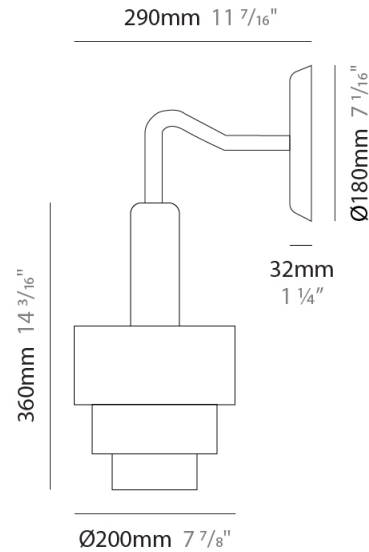

REFLECTIONS SURFACE

D53036-

base number   Finish
Options

PROJECT	_____
TYPE	_____
SPECIFIER	_____
QUANTITY	_____
DATE	_____

1. To build a product code in our configurator select the specify button on the base model # product page
2. To build a manual product code on this datasheet choose from the options listed below in blue font and add the suffix to the base model #

GENERAL

Series: Reflections
Partner: Fambuena
Division: Design
Installation: Surface
Product Type: Wall Surface
Mounting Location: Wall

PHYSICAL

Shape: Abstract
Diameter (mm): 200
Diameter (in): 7 7/8
Height (mm): 360
Depth (mm): 290
Height (in): 14 3/16
Fixture Finish: [BRA](#) / [PWT](#) / [WHI](#)
Fixture Material: Brass and Natural Ash Wood
Primary Material: Wood

ELECTRICAL

Lamp Type: LED
Input Wattage (W): 12
Dimming: Electronic Low Voltage Dimming
Input Voltage (V): 120Vac Direct Line

LED

Color Temperature (°K): 2700
Max. Delivered Lumen (lm): 1550
CRI: >80 CRI
Lamp Life (hrs): 50000

OPTICAL

RATINGS AND CERTIFICATIONS

Certified By: Certified for North American Standards
IP rating: IP20