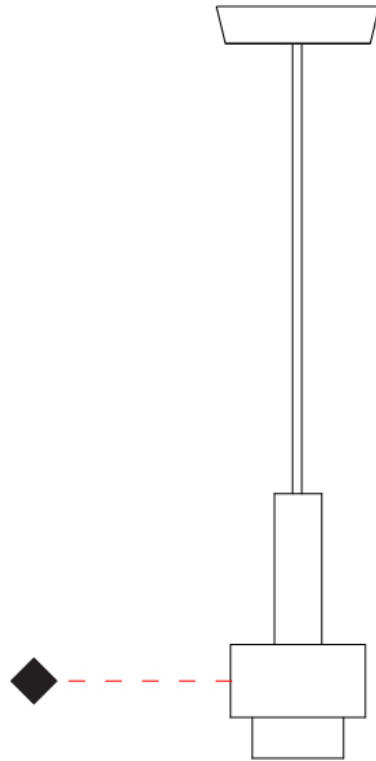

REFLECTIONS SUSPENSION

D51045-

PROJECT _____

TYPE _____

SPECIFIER _____

QUANTITY _____

DATE _____

D