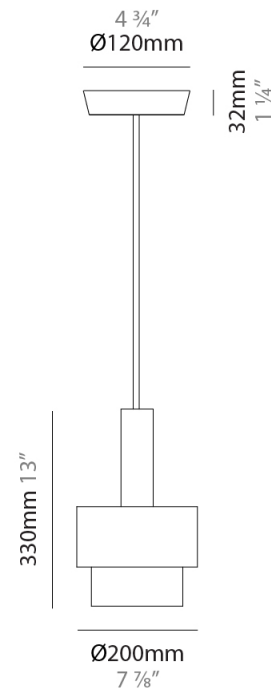

PROJECT	_____
TYPE	_____
SPECIFIER	_____
QUANTITY	_____
DATE	_____

REFLECTIONS SUSPENSION

D51046-

base number   Finish
Options

1. To build a product code in our configurator select the specify button on the base model # product page
2. To build a manual product code on this datasheet choose from the options listed below in blue font and add the suffix to the base model #

GENERAL

Series: Reflections
Partner: Fambuena
Division: Design
Installation: Suspension
Product Type: Pendant
Mounting Location: Ceiling

PHYSICAL

Shape: Abstract
Diameter (mm): 200
Diameter (in): 7 7/8
Height (mm): 330
Height (in): 13
Fixture Finish: [BRA](#) / [PWT](#) / [WHI](#)
Fixture Material: Brass and Natural Ash Wood
Primary Material: Wood
Cable Details: Cable length 2000mm / 79"

ELECTRICAL

Lamp Type: LED
Total Output Wattage (W): 17
Dimming: Non-Dimmable
Driver Included: Yes
Driver Location: Integrated
Driver Type: Constant Current - 120Vac
Driver Class: Class 2
Input Voltage (V): 120 - 277
Constant Current (MA): 500
Upon Request: 0-10Vdc dimming / Phase dimming / Non-dimming
120/277Vac

LED

Number of LEDs: 1
Color Temperature (°K): 2700
Nominal Lumen (lm): 1550
CRI: >80 CRI
Lamp Life (hrs): 50000

OPTICAL

RATINGS AND CERTIFICATIONS

Certified By: Certified for North American Standards
IP rating: IP20