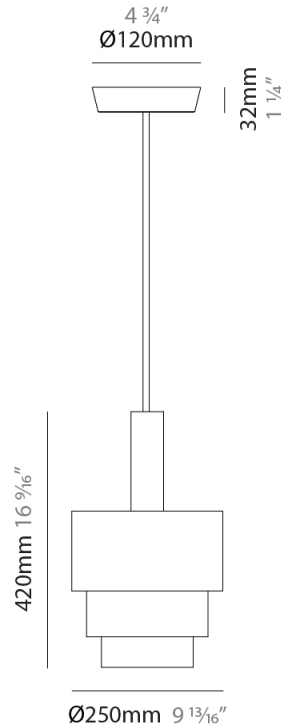

PROJECT	
TYPE	
SPECIFIER	
QUANTITY	
DATE	

REFLECTIONS SUSPENSION

D51048-

base number   Finish
Options

1. To build a product code in our configurator select the specify button on the base model # product page
2. To build a manual product code on this datasheet choose from the options listed below in blue font and add the suffix to the base model #

GENERAL

Series: Reflections
Partner: Fambuena
Division: Design
Installation: Suspension
Product Type: Pendant
Mounting Location: Ceiling

PHYSICAL

Shape: Abstract
Diameter (mm): 250
Diameter (in): 9 ¹³/₁₆
Height (mm): 420
Height (in): 16 ⁹/₁₆
Fixture Finish: [BRA](#) / [PWT](#) / [WHI](#)
Fixture Material: Brass and Natural Ash Wood
Primary Material: Wood
Cable Details: Cable length 2000mm / 79"

ELECTRICAL

Lamp Type: LED
Total Output Wattage (W): 17
Dimming: Non-Dimmable
Driver Included: Yes
Driver Location: Integrated
Driver Type: Constant Current - 120Vac
Driver Class: Class 2
Input Voltage (V): 120 - 277
Constant Current (mA): 500
Upon Request: 0-10Vdc dimming / Phase dimming 120Vac / Non-dimming 120/277Vac

LED

Color Temperature (°K): 2700
Nominal Lumen (lm): 1550
CRI: >80 CRI
Lamp Life (hrs): 50000

OPTICAL

RATINGS AND CERTIFICATIONS

Certified By: Certified for North American Standards
IP rating: IP20