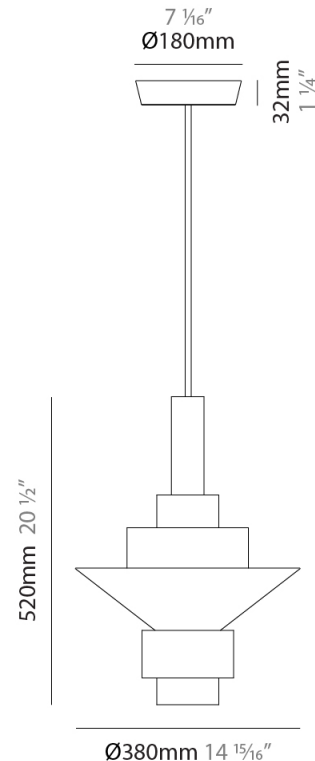

PROJECT	
TYPE	
SPECIFIER	
QUANTITY	
DATE	

REFLECTIONS SUSPENSION

D51049-

base number   Finish
Options

1. To build a product code in our configurator select the specify button on the base model # product page
2. To build a manual product code on this datasheet choose from the options listed below in blue font and add the suffix to the base model #

GENERAL

Series: Reflections
Partner: Fambuena
Division: Design
Installation: Suspension
Product Type: Pendant
Mounting Location: Ceiling

PHYSICAL

Shape: Abstract
Diameter (mm): 380
Diameter (in): 14 ¹⁵/₁₆
Height (mm): 520
Height (in): 20 ¹/₂
Fixture Finish: [BRA](#) / [PWT](#) / [WHI](#)
Fixture Material: Brass and Natural Ash Wood
Primary Material: Wood
Cable Details: Cable length 2000mm / 79"

ELECTRICAL

Lamp Type: LED
Total Output Wattage (W): 34
Dimming: Non-Dimmable
Driver Included: Yes
Driver Location: Integrated
Driver Type: Constant Current - 120Vac
Driver Class: Class 2
Input Voltage (V): 120 - 277
Constant Current (MA): 500
Upon Request: 0-10Vdc dimming / Phase dimming 120Vac / Non-dimming 120/277Vac

LED

Number of LEDs: 2
Color Temperature (°K): 2700
Nominal Lumen (lm): 3100
CRI: >80 CRI
Lamp Life (hrs): 50000

OPTICAL

RATINGS AND CERTIFICATIONS

Certified By: Certified for North American Standards
IP rating: IP20