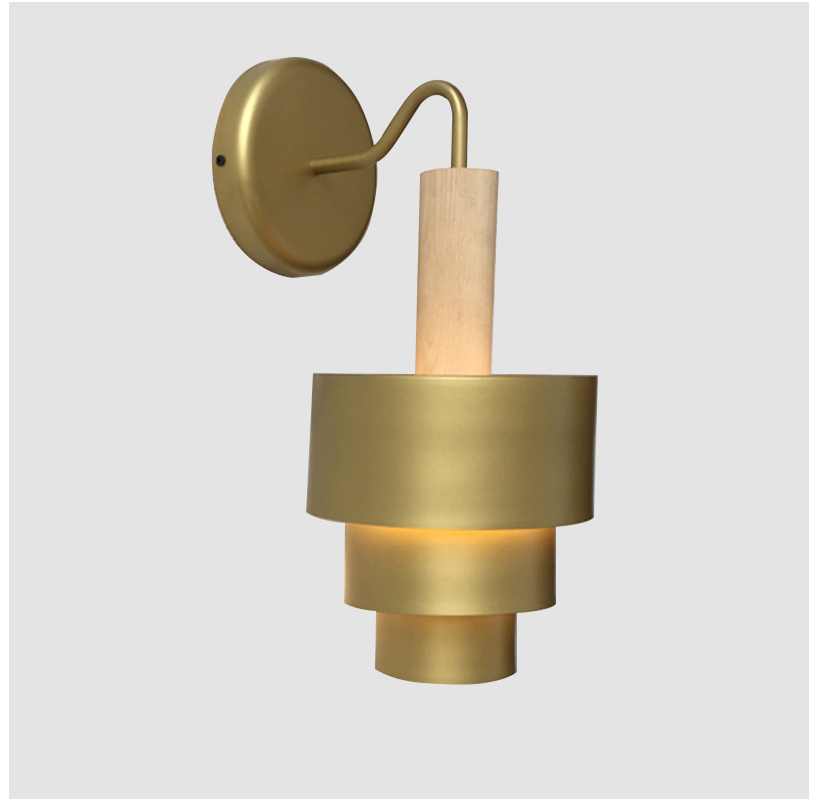

REFLECTIONS SURFACE

D53036-

base number Finish
Options

PROJECT
TYPE
SPECIFIER
QUANTITY
DATE

1. To build a product code in our configurator select the specify button on the base model # product page
2. To build a manual product code on this datasheet choose from the options listed below in blue font and add the suffix to the base model #

GENERAL

Series: Reflections
Partner: Fambuena
Division: Design
Installation: Surface
Product Type: Wall Surface
Mounting Location: Wall

PHYSICAL

Shape: Abstract
Diameter (mm): 200
Diameter (in): 7 7/8
Height (mm): 360
Depth (mm): 290
Height (in): 14 3/16
Fixture Finish: [BRA](#) / [PWT](#) / [WHI](#)
Fixture Material: Brass and Natural Ash Wood
Primary Material: Wood

ELECTRICAL

Lamp Type: LED
Input Wattage (W): 12
Dimming: Electronic Low Voltage Dimming
Input Voltage (V): 120Vac Direct Line

LED

Color Temperature (°K): 2700
Max. Delivered Lumen (lm): 1550
CRI: >80 CRI
Lamp Life (hrs): 50000

OPTICAL

RATINGS AND CERTIFICATIONS

Certified By: Certified for North American Standards
IP rating: IP20