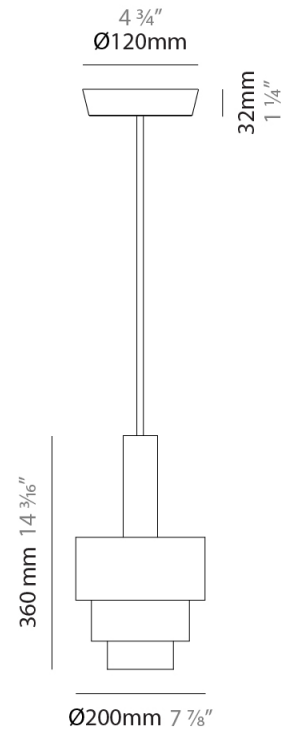

PROJECT	
TYPE	
SPECIFIER	
QUANTITY	
DATE	

REFLECTIONS SUSPENSION

D51047-

base number   Finish
Options

1. To build a product code in our configurator select the specify button on the base model # product page
2. To build a manual product code on this datasheet choose from the options listed below in blue font and add the suffix to the base model #

GENERAL

Series: Reflections
Partner: Fambuena
Division: Design
Installation: Suspension
Product Type: Pendant
Mounting Location: Ceiling

PHYSICAL

Shape: Abstract
Diameter (mm): 200
Diameter (in): 7 7/8
Height (mm): 360
Height (in): 14 3/16
Fixture Finish: [BRA](#) / [PWT](#) / [WHI](#)
Fixture Material: Brass and Natural Ash Wood
Primary Material: Wood
Cable Details: Cable length 2000mm / 79"

ELECTRICAL

Lamp Type: LED
Total Output Wattage (W): 17
Dimming: Non-Dimmable
Driver Included: Yes
Driver Location: Integrated
Driver Type: Constant Current - 120Vac
Driver Class: Class 2
Input Voltage (V): 120 - 277
Constant Current (mA): 500
Upon Request: 0-10Vdc dimming / Phase dimming 120Vac / Non-dimming 120/277Vac

LED

Number of LEDs: 1
Color Temperature (°K): 2700
Nominal Lumen (lm): 1550
CRI: >80 CRI
Lamp Life (hrs): 50000

OPTICAL

RATINGS AND CERTIFICATIONS

Certified By: Certified for North American Standards
IP rating: IP20