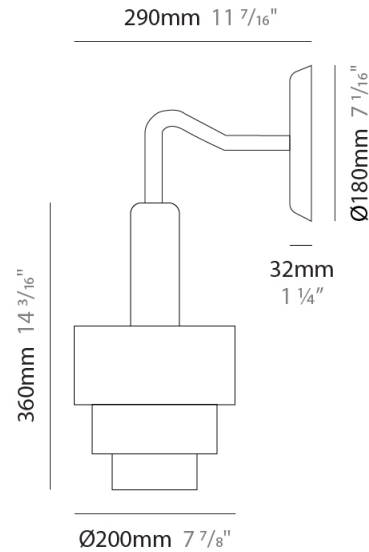

REFLECTIONS SURFACE

D53036-

base number Finish
Options

PROJECT
TYPE
SPECIFIER
QUANTITY
DATE

1. To build a product code in our configurator select the specify button on the base model # product page
2. To build a manual product code on this datasheet choose from the options listed below in blue font and add the suffix to the base model #

GENERAL

Series: Reflections
Partner: Fambuena
Division: Design
Installation: Surface
Product Type: Wall Surface
Mounting Location: Wall

PHYSICAL

Shape: Abstract
Diameter (mm): 200
Diameter (in): 7 7/8
Height (mm): 360
Depth (mm): 290
Height (in): 14 3/16
Fixture Finish: [BRA](#) / [PWT](#) / [WHI](#)
Fixture Material: Brass and Natural Ash Wood
Primary Material: Wood

ELECTRICAL

Lamp Type: LED
Input Wattage (W): 12
Dimming: Electronic Low Voltage Dimming
Input Voltage (V): 120Vac Direct Line

LED

Color Temperature (°K): 2700
Max. Delivered Lumen (lm): 1550
CRI: >80 CRI
Lamp Life (hrs): 50000

OPTICAL

RATINGS AND CERTIFICATIONS

Certified By: Certified for North American Standards
IP rating: IP20