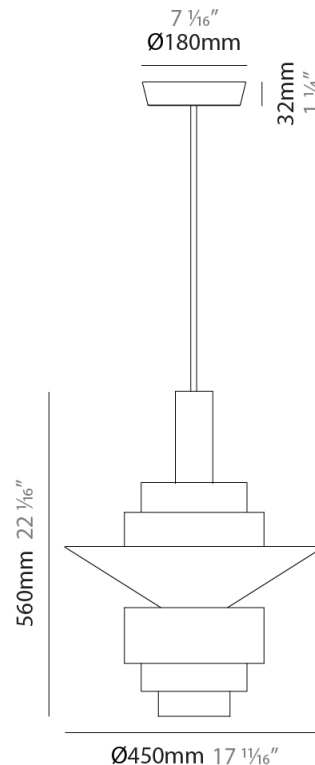

PROJECT	
TYPE	
SPECIFIER	
QUANTITY	
DATE	

REFLECTIONS SUSPENSION

D51050-

base number   Finish
Options

1. To build a product code in our configurator select the specify button on the base model # product page
2. To build a manual product code on this datasheet choose from the options listed below in blue font and add the suffix to the base model #

GENERAL

Series: Reflections
Partner: Fambuena
Division: Design
Installation: Suspension
Product Type: Pendant
Mounting Location: Ceiling

PHYSICAL

Shape: Abstract
Diameter (mm): 450
Diameter (in): 17 11/16
Height (mm): 560
Height (in): 22 1/16
Fixture Finish: [BRA](#) / [PWT](#) / [WHI](#)
Fixture Material: Brass and Natural Ash Wood
Primary Material: Wood
Cable Details: Cable length 2000mm / 79

ELECTRICAL

Lamp Type: LED
Total Output Wattage (W): 34
Dimming: Non-Dimmable
Driver Included: Yes
Driver Location: Integrated
Driver Type: Constant Current - 120Vac
Driver Class: Class 2
Input Voltage (V): 120 - 277
Constant Current (MA): 500
Upon Request: 0-10Vdc dimming / Phase dimming 120Vac / Non-dimming 120/277Vac

LED

Number of LEDs: 2
Color Temperature (°K): 2700
Nominal Lumen (lm): 3100
CRI: >80 CRI
Lamp Life (hrs): 50000

OPTICAL

RATINGS AND CERTIFICATIONS

Certified By: Certified for North American Standards
IP rating: IP20