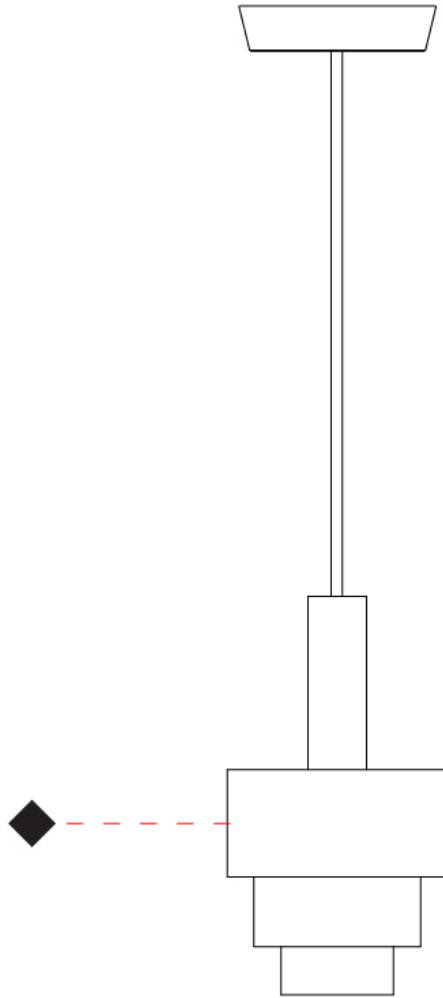

REFLECTIONS SUSPENSION

D51047-

PROJECT	_____
TYPE	_____
SPECIFIER	_____
QUANTITY	_____
DATE	_____

D