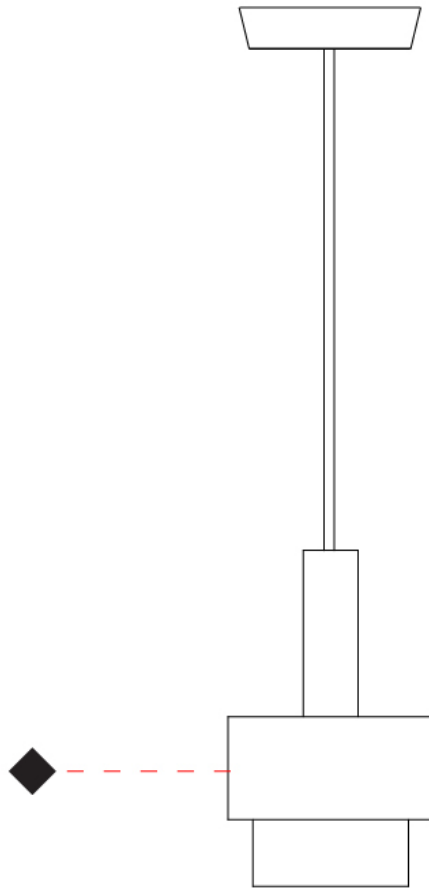

REFLECTIONS SUSPENSION

D51046-

PROJECT _____

TYPE _____

SPECIFIER _____

QUANTITY _____

DATE _____

D