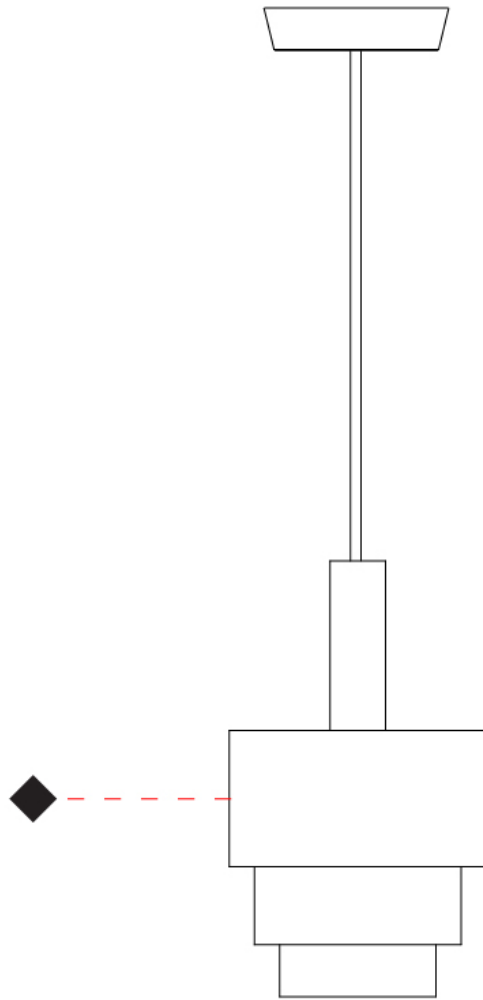

REFLECTIONS SUSPENSION

D51048-

PROJECT _____

TYPE _____

SPECIFIER _____

QUANTITY _____

DATE _____

D