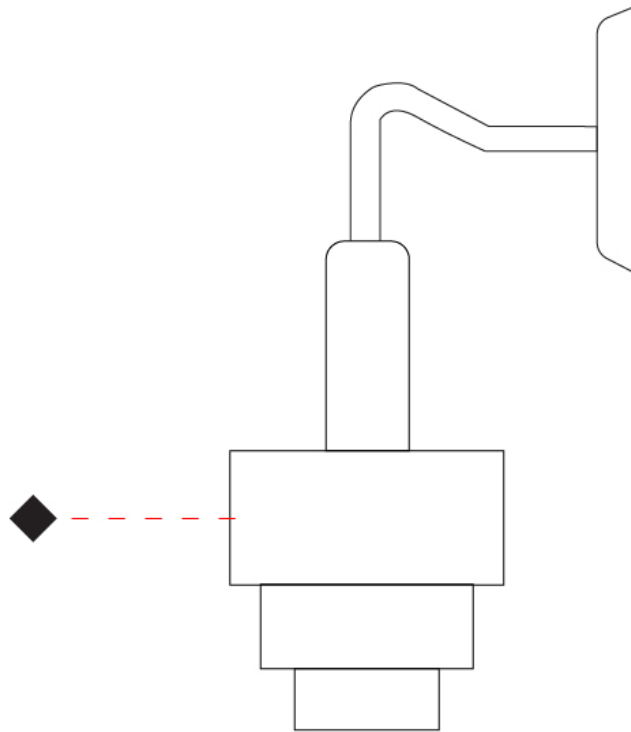

D53036-

PROJECT _____

TYPE _____

SPECIFIER _____

QUANTITY _____

DATE _____

D