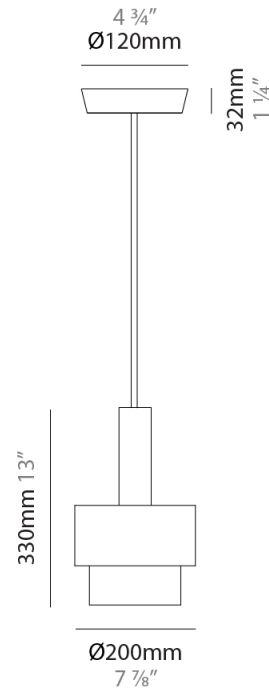

REFLECTIONS SUSPENSION

D51046-

base number   Finish
Options

1. To build a product code in our configurator select the specify button on the base model # product page
2. To build a manual product code on this datasheet choose from the options listed below in blue font and add the suffix to the base model #

GENERAL

Series: Reflections
Brand: Fambuena
Division: Design
Mounting Type: Suspension
Mounting Location: Ceiling
Subcategory: Pendant

PHYSICAL

Shape: Abstract
Diameter (mm): 200
Diameter (in): 7 7/8
Height (mm): 330
Height (in): 13
Light Distribution: Direct
Fixture Finish: [BRA](#) / [PWT](#) / [WHI](#)
Fixture Material: Brass and Natural Ash Wood
Cable Details: Cable length 2000mm / 79"

ELECTRICAL

Lamp Type: LED
Total Output Wattage (W): 17
Dimming: Non-Dimmable
Driver Included: Yes
Driver Location: Integrated
Driver Type: Constant Current - 120Vac
Driver Class: Class 2
Input Voltage (V): 120 - 277
Constant Current (MA): 500
Upon Request: 0-10Vdc dimming / Phase dimming / Non-dimming
120/277Vac

LED

Number of LEDs: 1
Color Temperature (°K): 2700
Nominal Lumen (lm): 1550
CRI: >80 CRI
Lamp Life (hrs): 50000

OPTICAL

RATINGS AND CERTIFICATIONS

Certified By: Certified for North American Standards
IP rating: IP20

PROJECT	_____
TYPE	_____
SPECIFIER	_____
QUANTITY	_____
DATE	_____