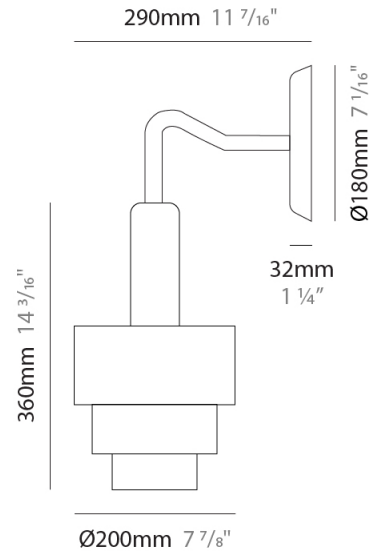

REFLECTIONS SURFACE

D53036-

base number   Finish
Options

1. To build a product code in our configurator select the specify button on the base model # product page
2. To build a manual product code on this datasheet choose from the options listed below in blue font and add the suffix to the base model #

GENERAL

Series: Reflections
Brand: Fambuena
Division: Design
Mounting Type: Surface
Mounting Location: Wall
Subcategory: Ambient

PHYSICAL

Shape: Abstract
Diameter (mm): 200
Diameter (in): 7 7/8
Height (mm): 360
Depth (mm): 290
Height (in): 14 3/16
Light Distribution: Direct
Fixture Finish: [BRA / PWT / WHI](#)
Fixture Material: Brass and Natural Ash Wood

ELECTRICAL

Lamp Type: LED
Input Wattage (W): 12
Dimming: Electronic Low Voltage Dimming
Input Voltage (V): 120Vac Direct Line

LED

Color Temperature (°K): 2700
Max. Delivered Lumen (lm): 1550
CRI: >80 CRI
Lamp Life (hrs): 50000

OPTICAL

RATINGS AND CERTIFICATIONS

Certified By: Certified for North American Standards
IP rating: IP20

PROJECT	_____
TYPE	_____
SPECIFIER	_____
QUANTITY	_____
DATE	_____