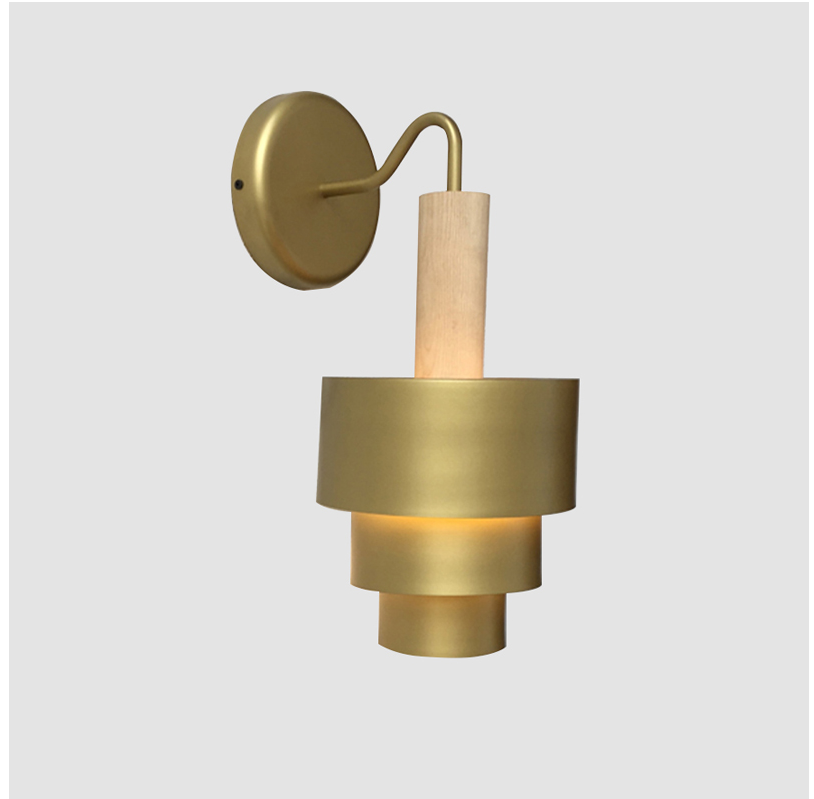

REFLECTIONS SURFACE

D53036-

base number   Finish
Options

1. To build a product code in our configurator select the specify button on the base model # product page
2. To build a manual product code on this datasheet choose from the options listed below in blue font and add the suffix to the base model #

GENERAL

Series: Reflections
Brand: Fambuena
Division: Design
Mounting Type: Surface
Mounting Location: Wall
Subcategory: Ambient

PHYSICAL

Shape: Abstract
Diameter (mm): 200
Diameter (in): 7 7/8
Height (mm): 360
Depth (mm): 290
Height (in): 14 3/16
Light Distribution: Direct
Fixture Finish: [BRA / PWT / WHI](#)
Fixture Material: Brass and Natural Ash Wood

ELECTRICAL

Lamp Type: LED
Input Wattage (W): 12
Dimming: Electronic Low Voltage Dimming
Input Voltage (V): 120Vac Direct Line

LED

Color Temperature (°K): 2700
Max. Delivered Lumen (lm): 1550
CRI: >80 CRI
Lamp Life (hrs): 50000

OPTICAL

RATINGS AND CERTIFICATIONS

Certified By: Certified for North American Standards
IP rating: IP20

PROJECT	_____
TYPE	_____
SPECIFIER	_____
QUANTITY	_____
DATE	_____