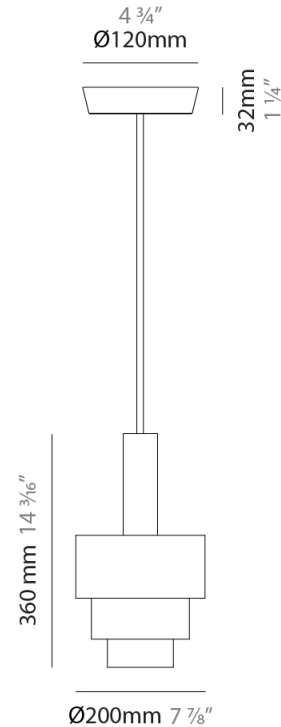

PROJECT	
TYPE	
SPECIFIER	
QUANTITY	
DATE	

REFLECTIONS SUSPENSION

D51047-

base number   Finish
Options

1. To build a product code in our configurator select the specify button on the base model # product page
2. To build a manual product code on this datasheet choose from the options listed below in blue font and add the suffix to the base model #

GENERAL

Series: Reflections
Brand: Fambuena
Division: Design
Mounting Type: Suspension
Mounting Location: Ceiling
Subcategory: Pendant

PHYSICAL

Shape: Abstract
Diameter (mm): 200
Diameter (in): 7 7/8
Height (mm): 360
Height (in): 14 3/16
Light Distribution: Direct
Fixture Finish: [BRA](#) / [PWT](#) / [WHI](#)
Fixture Material: Brass and Natural Ash Wood
Cable Details: Cable length 2000mm / 79"

ELECTRICAL

Lamp Type: LED
Total Output Wattage (W): 17
Dimming: Non-Dimmable
Driver Included: Yes
Driver Location: Integrated
Driver Type: Constant Current - 120Vac
Driver Class: Class 2
Input Voltage (V): 120 - 277
Constant Current (MA): 500
Upon Request: 0-10Vdc dimming / Phase dimming 120Vac / Non-dimming 120/277Vac

LED

Number of LEDs: 1
Color Temperature (°K): 2700
Nominal Lumen (lm): 1550
CRI: >80 CRI
Lamp Life (hrs): 50000

OPTICAL

RATINGS AND CERTIFICATIONS

Certified By: Certified for North American Standards
IP rating: IP20