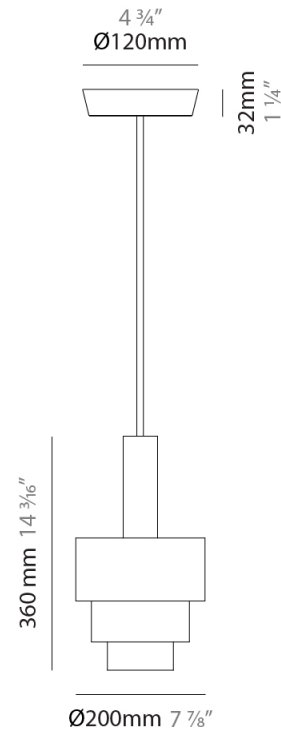

GENERAL

Series: Reflections
 Brand: Fambuena
 Division: Design
 Mounting Type: Suspension
 Mounting Location: Ceiling
 Subcategory: Pendant

PHYSICAL

Shape: Abstract
 Diameter (mm): 200
 Diameter (in): 7 7/8
 Height (mm): 360
 Height (in): 14 3/16
 Light Distribution: Direct
 Fixture Finish: [BRA](#) / [PWT](#) / [WHI](#)
 Fixture Material: Brass and Natural Ash Wood
 Cable Details: Cable length 2000mm / 79"

LED

Number of LEDs: 1
 Color Temperature (°K): 2700
 Nominal Lumen (lm): 1550
 CRI: >80 CRI
 Lamp Life (hrs): 50000

OPTICAL

RATINGS AND CERTIFICATIONS

Certified By: Certified for North American Standards
 IP rating: IP20

GENERAL

Series: Reflections
 Brand: Fambuena
 Division: Design
 Mounting Type: Surface
 Mounting Location: Wall
 Subcategory: Ambient

PHYSICAL

Shape: Abstract
 Diameter (mm): 200
 Diameter (in): 7 7/8
 Height (mm): 360
 Depth (mm): 290
 Height (in): 14 3/16
 Light Distribution: Direct
 Fixture Finish: [BRA / PWT / WHI](#)
 Fixture Material: Brass and Natural Ash Wood