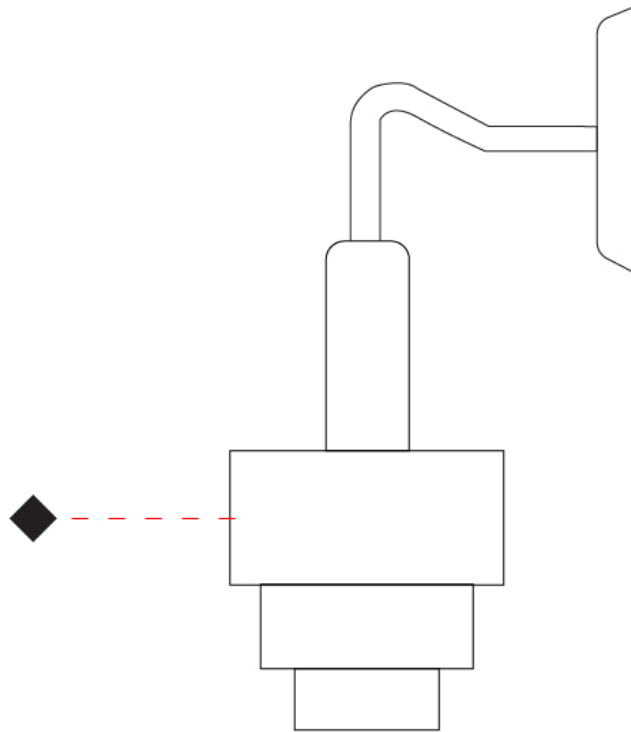

D53036-

PROJECT _____

TYPE _____

SPECIFIER _____

QUANTITY _____

DATE _____