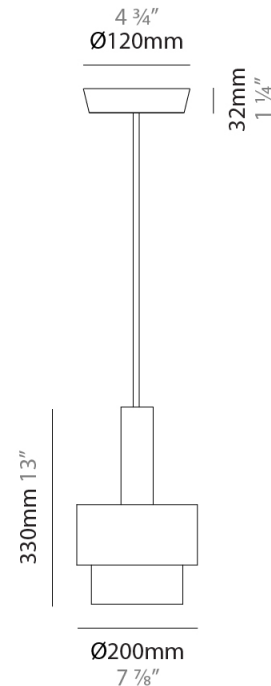

REFLECTIONS SUSPENSION

D51046-

base number   Finish
Options

1. To build a product code in our configurator select the specify button on the base model # product page
2. To build a manual product code on this datasheet choose from the options listed below in blue font and add the suffix to the base model #

GENERAL

Series: Reflections
Brand: Fambuena
Division: Design
Mounting Type: Suspension
Mounting Location: Ceiling
Subcategory: Pendant

PHYSICAL

Shape: Abstract
Diameter (mm): 200
Diameter (in): 7 7/8
Height (mm): 330
Height (in): 13
Light Distribution: Direct
Fixture Finish: [BRA](#) / [PWT](#) / [WHI](#)
Fixture Material: Brass and Natural Ash Wood
Cable Details: Cable length 2000mm / 79"

ELECTRICAL

Lamp Type: LED
Total Output Wattage (W): 17
Dimming: Non-Dimmable
Driver Included: Yes
Driver Location: Integrated
Driver Type: Constant Current - 120Vac
Driver Class: Class 2
Input Voltage (V): 120 - 277
Constant Current (MA): 500
Upon Request: 0-10Vdc dimming / Phase dimming / Non-dimming
120/277Vac

LED

Number of LEDs: 1
Color Temperature (°K): 2700
Nominal Lumen (lm): 1550
CRI: >80 CRI
Lamp Life (hrs): 50000

OPTICAL

RATINGS AND CERTIFICATIONS

Certified By: Certified for North American Standards
IP rating: IP20

PROJECT	_____
TYPE	_____
SPECIFIER	_____
QUANTITY	_____
DATE	_____