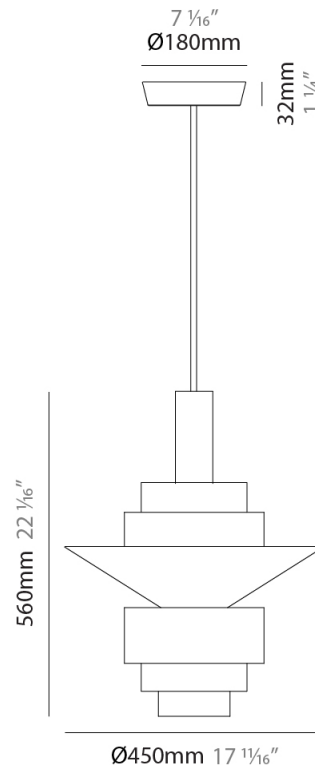

PROJECT	
TYPE	
SPECIFIER	
QUANTITY	
DATE	

REFLECTIONS SUSPENSION

D51050-

base number   Finish
Options

1. To build a product code in our configurator select the specify button on the base model # product page
2. To build a manual product code on this datasheet choose from the options listed below in blue font and add the suffix to the base model #

GENERAL

Series: Reflections
Brand: Fambuena
Division: Design
Mounting Type: Suspension
Mounting Location: Ceiling
Subcategory: Pendant

PHYSICAL

Shape: Abstract
Diameter (mm): 450
Diameter (in): 17 ¹¹/₁₆
Height (mm): 560
Height (in): 22 ¹/₁₆
Light Distribution: Direct
Fixture Finish: [BRA](#) / [PWT](#) / [WHI](#)
Fixture Material: Brass and Natural Ash Wood
Cable Details: Cable length 2000mm / 79

ELECTRICAL

Lamp Type: LED
Total Output Wattage (W): 34
Dimming: Non-Dimmable
Driver Included: Yes
Driver Location: Integrated
Driver Type: Constant Current - 120Vac
Driver Class: Class 2
Input Voltage (V): 120 - 277
Constant Current (MA): 500
Upon Request: 0-10Vdc dimming / Phase dimming 120Vac / Non-dimming 120/277Vac

LED

Number of LEDs: 2
Color Temperature (°K): 2700
Nominal Lumen (lm): 3100
CRI: >80 CRI
Lamp Life (hrs): 50000

OPTICAL

RATINGS AND CERTIFICATIONS

Certified By: Certified for North American Standards
IP rating: IP20