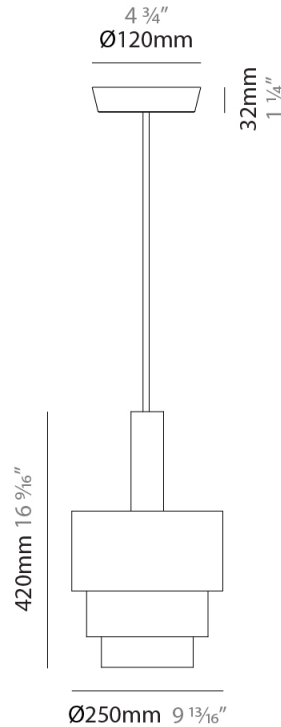

REFLECTIONS SUSPENSION

D51048-

base number   Finish
Options

1. To build a product code in our configurator select the specify button on the base model # product page
2. To build a manual product code on this datasheet choose from the options listed below in blue font and add the suffix to the base model #

GENERAL

Series: Reflections
Brand: Fambuena
Division: Design
Mounting Type: Suspension
Mounting Location: Ceiling
Subcategory: Pendant

PHYSICAL

Shape: Abstract
Diameter (mm): 250
Diameter (in): 9 ¹³/₁₆
Height (mm): 420
Height (in): 16 ⁹/₁₆
Light Distribution: Direct
Fixture Finish: [BRA](#) / [PWT](#) / [WHI](#)
Fixture Material: Brass and Natural Ash Wood
Cable Details: Cable length 2000mm / 79"

ELECTRICAL

Lamp Type: LED
Total Output Wattage (W): 17
Dimming: Non-Dimmable
Driver Included: Yes
Driver Location: Integrated
Driver Type: Constant Current - 120Vac
Driver Class: Class 2
Input Voltage (V): 120 - 277
Constant Current (MA): 500
Upon Request: 0-10Vdc dimming / Phase dimming 120Vac / Non-dimming 120/277Vac

LED

Color Temperature (°K): 2700
Nominal Lumen (lm): 1550
CRI: >80 CRI
Lamp Life (hrs): 50000

OPTICAL

RATINGS AND CERTIFICATIONS

Certified By: Certified for North American Standards
IP rating: IP20

PROJECT	_____
TYPE	_____
SPECIFIER	_____
QUANTITY	_____
DATE	_____