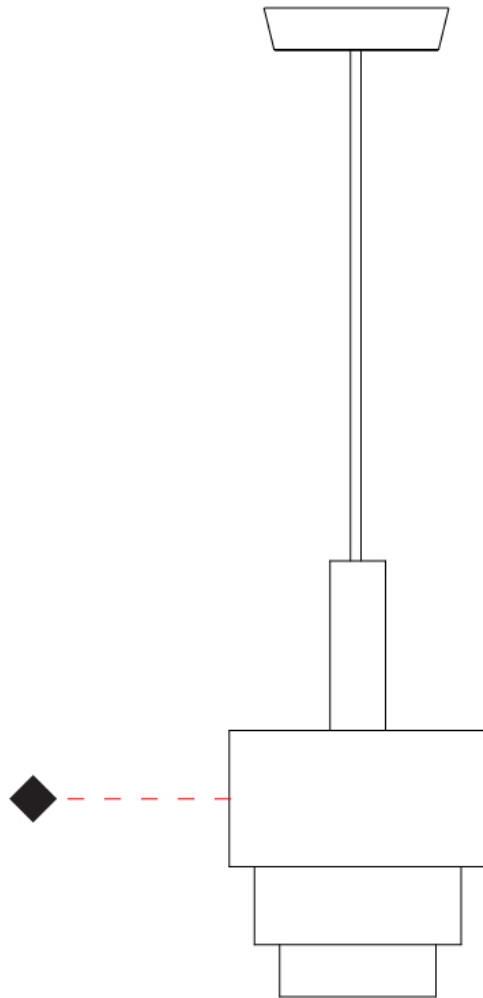

D51048-

PROJECT	_____
TYPE	_____
SPECIFIER	_____
QUANTITY	_____
DATE	_____

D