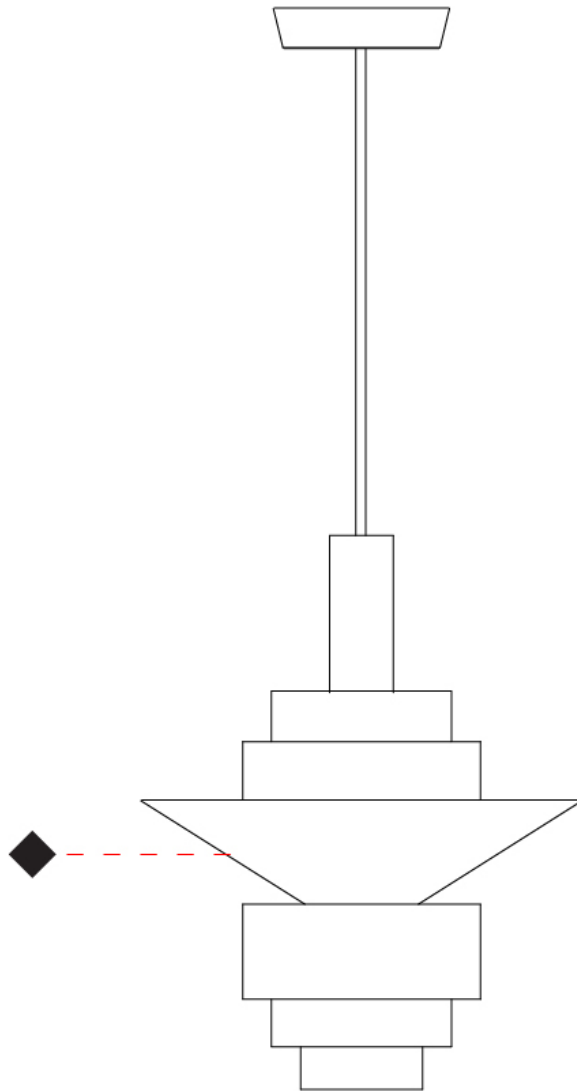

REFLECTIONS SUSPENSION

D51050-

PROJECT

TYPE

SPECIFIER

QUANTITY

DATE

D