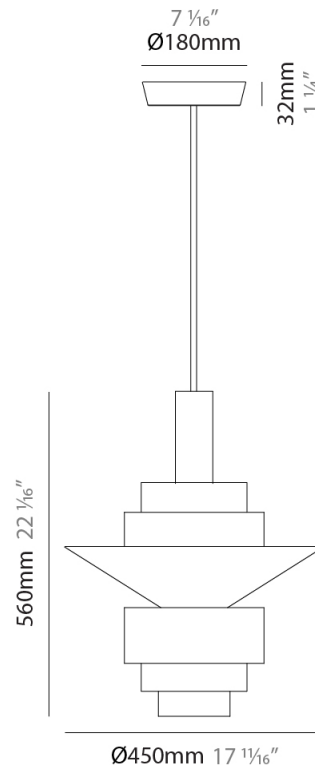

PROJECT	
TYPE	
SPECIFIER	
QUANTITY	
DATE	

REFLECTIONS SUSPENSION

D51050-

base number   Finish
Options

1. To build a product code in our configurator select the specify button on the base model # product page
2. To build a manual product code on this datasheet choose from the options listed below in blue font and add the suffix to the base model #

GENERAL

Series: Reflections
Brand: Fambuena
Division: Design
Mounting Type: Suspension
Mounting Location: Ceiling
Subcategory: Pendant

PHYSICAL

Shape: Abstract
Diameter (mm): 450
Diameter (in): 17 ¹¹/₁₆
Height (mm): 560
Height (in): 22 ¹/₁₆
Light Distribution: Direct
Fixture Finish: [BRA](#) / [PWT](#) / [WHI](#)
Fixture Material: Brass and Natural Ash Wood
Cable Details: Cable length 2000mm / 79

ELECTRICAL

Lamp Type: LED
Total Output Wattage (W): 34
Dimming: Non-Dimmable
Driver Included: Yes
Driver Location: Integrated
Driver Type: Constant Current - 120Vac
Driver Class: Class 2
Input Voltage (V): 120 - 277
Constant Current (mA): 500
Upon Request: 0-10Vdc dimming / Phase dimming 120Vac / Non-dimming 120/277Vac

LED

Number of LEDs: 2
Color Temperature (°K): 2700
Nominal Lumen (lm): 3100
CRI: >80 CRI
Lamp Life (hrs): 50000

OPTICAL

RATINGS AND CERTIFICATIONS

Certified By: Certified for North American Standards
IP rating: IP20