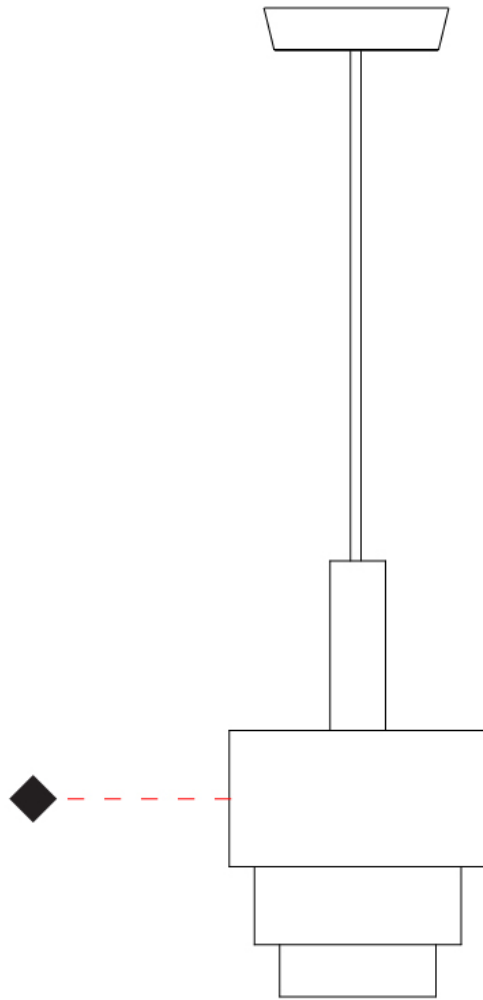

REFLECTIONS SUSPENSION

D51048-

PROJECT

TYPE

SPECIFIER

QUANTITY

DATE

D