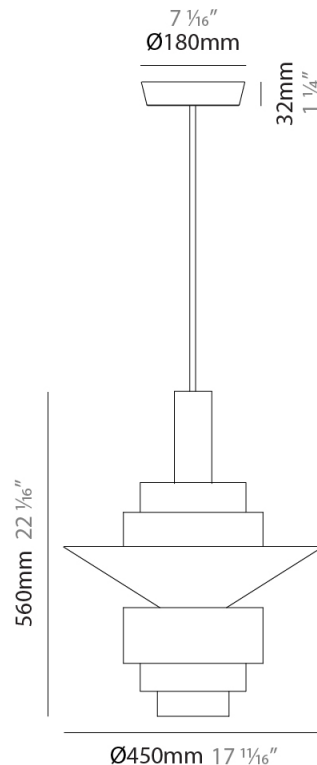

REFLECTIONS SUSPENSION

D51050-

base number   Finish
Options

1. To build a product code in our configurator select the specify button on the base model # product page
2. To build a manual product code on this datasheet choose from the options listed below in blue font and add the suffix to the base model #

GENERAL

Series: Reflections _____
Brand: Fambuena _____
Division: Design _____
Mounting Type: Suspension _____
Mounting Location: Ceiling _____
Subcategory: Pendant _____

PHYSICAL

Shape: Abstract _____
Diameter (mm): 450 _____
Diameter (in): 17 ¹¹/₁₆ _____
Height (mm): 560 _____
Height (in): 22 ¹/₁₆ _____
Light Distribution: Direct _____
Fixture Finish: [BRA](#) / [PWT](#) / [WHI](#) _____
Fixture Material: Brass and Natural Ash Wood _____
Cable Details: Cable length 2000mm / 79 _____

ELECTRICAL

Lamp Type: LED _____
Total Output Wattage (W): 34 _____
Dimming: Non-Dimmable _____
Driver Included: Yes _____
Driver Location: Integrated _____
Driver Type: Constant Current - 120Vac _____
Driver Class: Class 2 _____
Input Voltage (V): 120 - 277 _____
Constant Current (MA): 500 _____
Upon Request: 0-10Vdc dimming / Phase dimming 120Vac / Non-dimming 120/277Vac _____

LED

Number of LEDs: 2 _____
Color Temperature (°K): 2700 _____
Nominal Lumen (lm): 3100 _____
CRI: >80 CRI _____
Lamp Life (hrs): 50000 _____

OPTICAL

RATINGS AND CERTIFICATIONS

Certified By: Certified for North American Standards _____
IP rating: IP20 _____