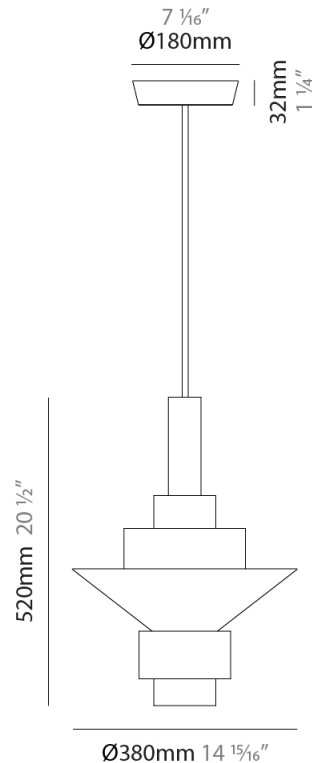

PROJECT	
TYPE	
SPECIFIER	
QUANTITY	
DATE	

REFLECTIONS SUSPENSION

D51049-

base number   Finish
Options

1. To build a product code in our configurator select the specify button on the base model # product page
2. To build a manual product code on this datasheet choose from the options listed below in blue font and add the suffix to the base model #

GENERAL

Series: Reflections
Partner: Fambuena
Division: Design
Installation: Suspension
Product Type: Pendant
Mounting Location: Ceiling

PHYSICAL

Shape: Abstract
Diameter (mm): 380
Diameter (in): 14 ¹⁵/₁₆
Height (mm): 520
Height (in): 20 ¹/₂
Fixture Finish: [BRA](#) / [PWT](#) / [WHI](#)
Fixture Material: Brass and Natural Ash Wood
Primary Material: Wood
Cable Details: Cable length 2000mm / 79"

ELECTRICAL

Lamp Type: LED
Total Output Wattage (W): 34
Dimming: Non-Dimmable
Driver Included: Yes
Driver Location: Integrated
Driver Type: Constant Current - 120Vac
Driver Class: Class 2
Input Voltage (V): 120 - 277
Constant Current (MA): 500
Upon Request: 0-10Vdc dimming / Phase dimming 120Vac / Non-dimming 120/277Vac

LED

Number of LEDs: 2
Color Temperature (°K): 2700
Nominal Lumen (lm): 3100
CRI: >80 CRI
Lamp Life (hrs): 50000

OPTICAL

RATINGS AND CERTIFICATIONS

Certified By: Certified for North American Standards
IP rating: IP20