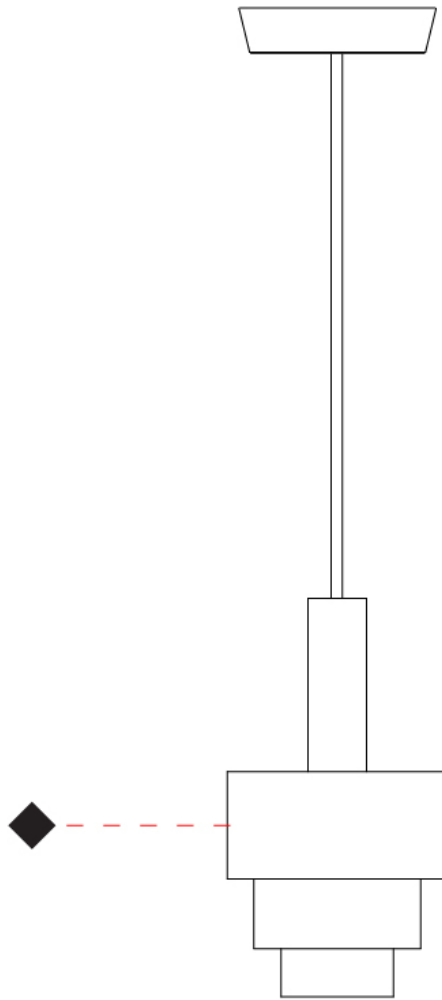

REFLECTIONS SUSPENSION

D51047-

PROJECT

TYPE

SPECIFIER

QUANTITY

DATE

D