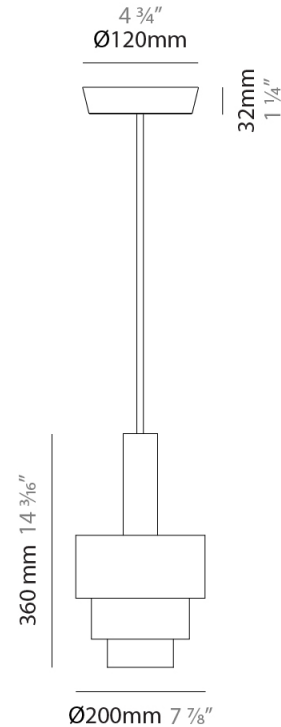

REFLECTIONS SUSPENSION

D51047-

base number   Finish
Options

1. To build a product code in our configurator select the specify button on the base model # product page
2. To build a manual product code on this datasheet choose from the options listed below in blue font and add the suffix to the base model #

GENERAL

Series: Reflections _____
Brand: Fambuena _____
Division: Design _____
Mounting Type: Suspension _____
Mounting Location: Ceiling _____
Subcategory: Pendant _____

PHYSICAL

Shape: Abstract _____
Diameter (mm): 200 _____
Diameter (in): 7 7/8 _____
Height (mm): 360 _____
Height (in): 14 3/16 _____
Light Distribution: Direct _____
Fixture Finish: [BRA](#) / [PWT](#) / [WHI](#) _____
Fixture Material: Brass and Natural Ash Wood _____
Cable Details: Cable length 2000mm / 79" _____

ELECTRICAL

Lamp Type: LED _____
Total Output Wattage (W): 17 _____
Dimming: Non-Dimmable _____
Driver Included: Yes _____
Driver Location: Integrated _____
Driver Type: Constant Current - 120Vac _____
Driver Class: Class 2 _____
Input Voltage (V): 120 - 277 _____
Constant Current (MA): 500 _____
Upon Request: 0-10Vdc dimming / Phase dimming 120Vac / Non-dimming 120/277Vac _____

LED

Number of LEDs: 1 _____
Color Temperature (°K): 2700 _____
Nominal Lumen (lm): 1550 _____
CRI: >80 CRI _____
Lamp Life (hrs): 50000 _____

OPTICAL

RATINGS AND CERTIFICATIONS

Certified By: Certified for North American Standards _____
IP rating: IP20 _____